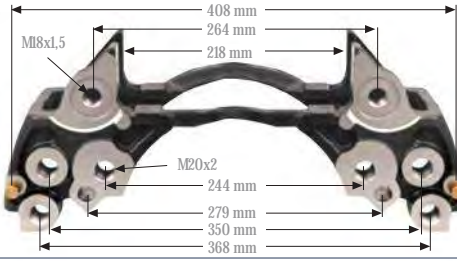

ELSA 2 / 2 RADIAL
ELSA 195/225

Type Caliper Repair Kits

Caliper Carrier 22,5"
Kaliper Taşıyıcı 22,5"

MAY Kit No. **6190-16**

Org. Kit Ref. No. MCK 1319 S • 68325306

Application. ELSA 2, VOLVO, RENAULT