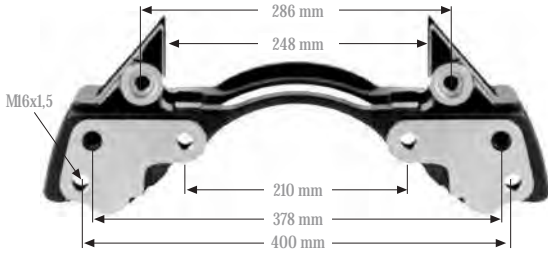

Application. SB 7...

NEW

Caliper Carrier 22,5"
Kaliper Taşıyıcı 22,5"

MAY Kit No. 6050-38

Org. Kit Ref. No. KN K001521

Application. SB 7... , BPW AXLE

NEW

Caliper Carrier 22,5"
Kaliper Taşıyıcı 22,5"