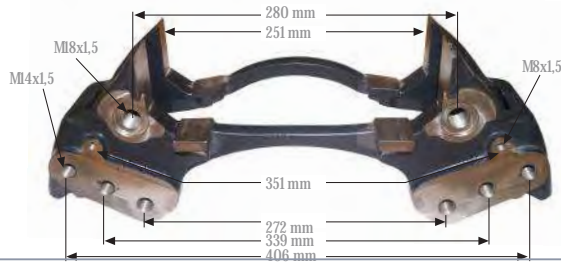

Caliper Carrier 22,5"
Kaliper Taşıyıcı 22,5"

MAY Kit No. **6190-02**

Org. Kit Ref. No. 68320717-7 / BDA443

Application. LRG 524, 525