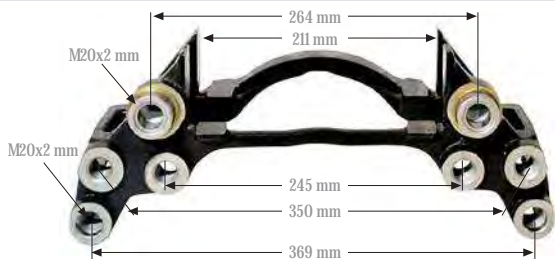

Caliper Carrier 19,5"

Kaliper Taşıyıcı 19,5"

MAY Kit No. **6190-20**

Org. Kit Ref. No. 68323546

Application. C DUCO • VOLVO FH Ref.no: 3095664

NEW