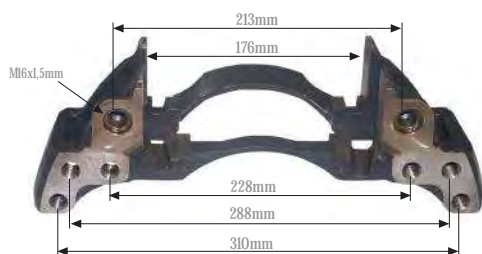

WBC CARRIERS

Caliper Carrier 17,5" (Right)
Kaliper Taşıyıcı 17,5" (Sağ)

MAY Kit No. 6250-16

Org. Kit Ref. No. IVECO Ref.no: 40175050 • DAF Ref.no: 1505373
MAN Ref.no: 81508046070 / 81508046354
MAN Ref.no: 81508049070 / 81508049088

Application. MAN 12.153, OTOKAR (SULTAN), BMC PROBUS, ISUZU