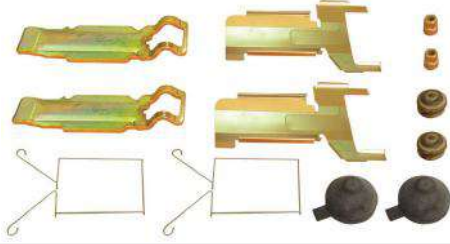

Caliper Pad Retainer Repair Kit

Kaliper Balata Tutucu Tamir Takımı

MAY Kit No. **6002-42**

Org. Kit Ref. No. K002311 • IVECO Ref.no: 42541464

Application. SB 7..., SN 7...