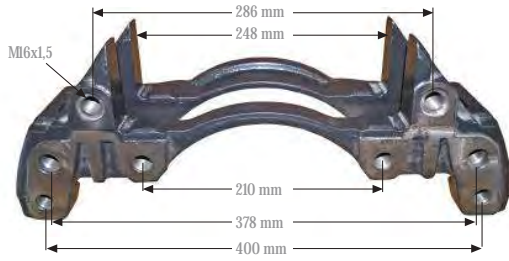

Caliper Carrier 22,5"
Kaliper Taşıyıcı 22,5"

MAY Kit No. 6050-08

Org. Kit Ref. No. K 011137 • ZF Ref.no: 0501008023

Application. SN 7...

Caliper Carrier 19,5"
Kaliper Taşıyıcı 19,5"

MAY Kit No. 6050-09

Org. Kit Ref. No. K003673 / K001105