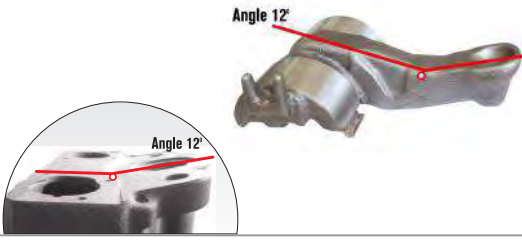

Type Caliper Repair Kits **SN6/SN7**
SK6/SK7

SN6
SN7
SK6
SK7

Caliper Lever (Angle 12°)
Kaliper Masura Bilya Yatađý (Açý12°)
MAY Kit No. **6010-07**
Org. Kit Ref. No. --
Application. --