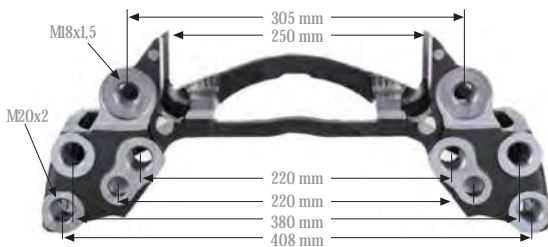

Caliper Carrier 19,5"
Kaliper Taşıyıcı 19,5"

MAY Kit No. **6190-23**

Org. Kit Ref. No. 68325353

Application. ELSA 195 • VOLVO

NEW