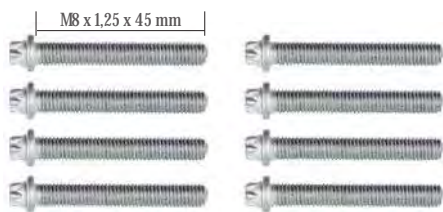

Caliper Cover Bolt Repair Kit

Kaliper Kapak Civata Takımı

MAY Kit No. 6018-07

Org. Kit Ref. No. --

Application. SB 5..., SB6..., SB 7..., SB 7 RADIAL

NEW