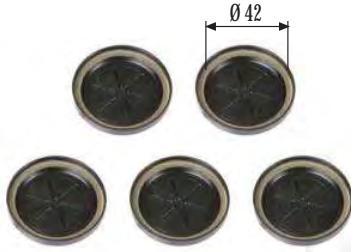

Application. All SB 6..., SB 7..., SN 6..., SN 7... Series

Caliper Caps (Ø42)
Kaliper Kapları (Ø 42)

MAY Kit No. **6020-03**

Org. Kit Ref. No. --

Application. SN 6..., SN 7..., SK 7... Series

Caliper Caps (Ø45)
Kaliper Kapları (Ø 45)