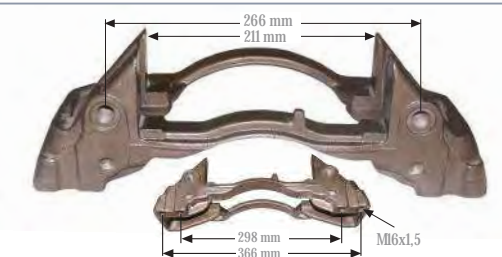

Caliper Carrier 19,5" (Right-Left)
Kaliper Taşıyıcı 19,5" (Sağ-Sol)

MAY Kit No. 6050-14

Org. Kit Ref. No. K 004679 • SCANIA Ref.no: 2379695

Application. BPW TRAILER AXLE