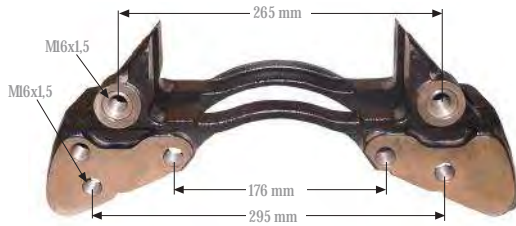

KNR CARRIERS

CARRIERS

Caliper Carrier 19,5" (Left)

Kaliper Taşıyıcı 19,5" (Sol)

MAY Kit No. **6050-22**

Org. Kit Ref. No. K004206

Application. SB 6 • BPW AXLE