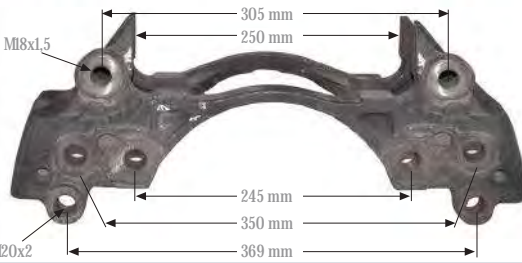

Caliper Carrier 22,5" (Right-Left)

Kaliper Taşıyıcı 22,5" (Sağ-Sol)

MAY Kit No. **6190-09**

Org. Kit Ref. No. 68325303 / MCK 1297 / MCK 1322

Application. DUCO

Caliper Carrier 19,5"

Kaliper Taşıyıcı 19,5"

MAY Kit No. **6190-19**