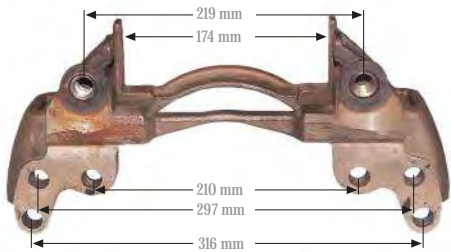

Caliper Carrier 17,5"

Kaliper Taşıyıcı 17,5"

MAY Kit No. **6050-25**

Org. Kit Ref. No. K001927 • MERCEDES ATEGO Ref.no: 000 421 3006

SCANIA Ref.no: 2121599 • RENAULT Ref.no: 5021171539

Application. SN 5, OTOKAR SULTAN, MAN