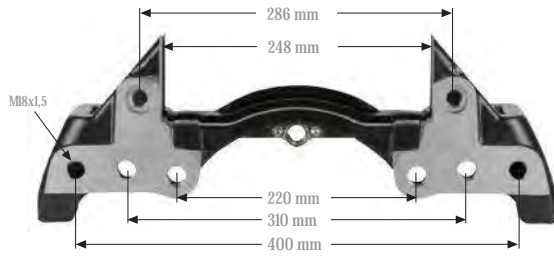

Kaliper Taşıyıcı 22,5"

MAY Kit No. **6050-28**

Org. Kit Ref. No. K108001K50

Application. SCHMITZ TRAILER - ST 7..

KNR CARRIERS

CARRIERS

Caliper Carrier 22,5" Kaliper Taşıyıcı 22,5"

MAY Kit No. **6050-29**