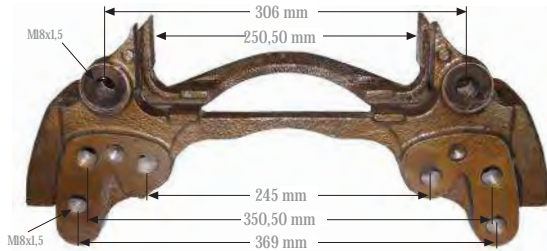

Org. Kit Ref. No. --

Application. **ELSA 1**

MPTR

ELSA 2

Caliper Carrier 22,5"
Kaliper Taşıyıcı 22,5"

MAY Kit No. **6190-04**

Org. Kit Ref. No. 68324200

Application. **LRG 571, LUCAS JJ47, ELSA 2, MAN TGA**