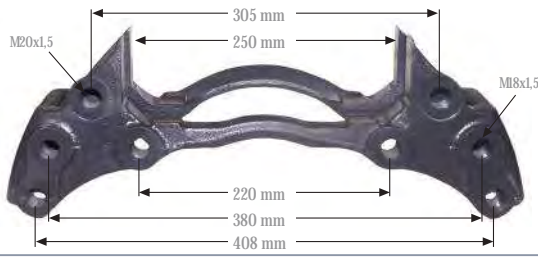

MRTR

Caliper Carrier 22,5"
Kaliper Taşıyıcı 22,5"

MAY Kit No. **6190-03**

Org. Kit Ref. No. 68321617 • MAN Ref.no: 81508046199

Application. **LRG 570, LUCAS KJ47**

ELSA 1

Caliper Carrier 22,5"
Kaliper Taşıyıcı 22,5"