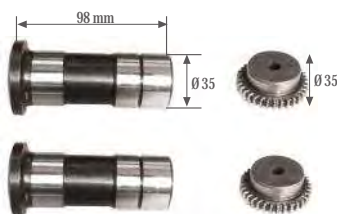

Caliper Pistons & Pignons Repair Kit (Right)

Kaliper Piston & Pinyon Tamir Takımı (Sağ)

MAY Kit No. **6115-01**

Org. Kit Ref. No. --

Application. DX.195.52