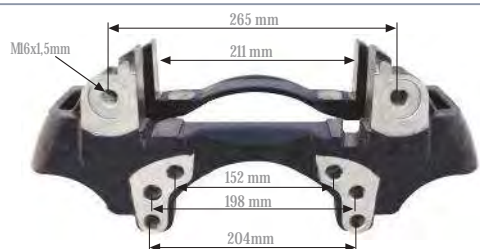

Caliper Carrier 22,5" (Right)
Kaliper Taşıyıcı 22,5" (Sağ)

MAY Kit No. 6250-22

Org. Kit Ref. No. 6402250310

Application. VALX AXLE - SCHMITZ TRAILER