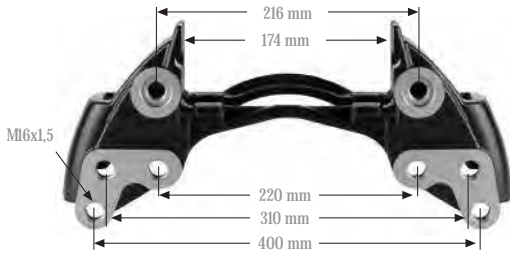

KNR CARRIERS

Caliper Carrier 17,5"
Kaliper Taşıyıcı 17,5"

MAY Kit No. 6050-36

Org. Kit Ref. No. KN K000358

MERCEDES ATEGO Ref.no: 000 421 1606

Application. SB 5...

NEW