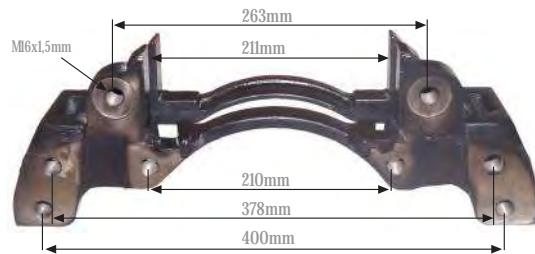

WBC

1000 V-G
1300 V-G
1600 V-G
CARRIERS

WBC CARRIERS

Caliper Carrier 22,5" (Left)
Kaliper Taşıyıcı 22,5" (Sol)

MAY Kit No. **6250-01**

Org. Kit Ref. No. --

Application. --

Caliper Carrier 22,5" (Right)
Kaliper Taşıyıcı 22,5" (Sağ)