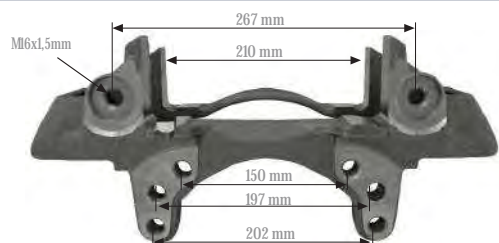

Caliper Carrier (Left)
Kaliper Taşıyıcı (Sol)

MAY Kit No. 6250-21

Org. Kit Ref. No. 6402227406 D3-6K25

Application. SCHMITZ