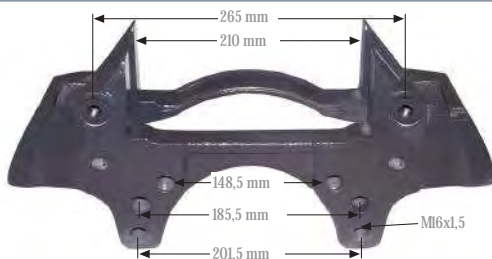

Caliper Carrier 22,5"

Kaliper Taşıyıcı 22,5"

MAY Kit No. **6050-26**

Org. Kit Ref. No. K007475 / Z000968

Application. SK 7, SCHMITZ TRAILER