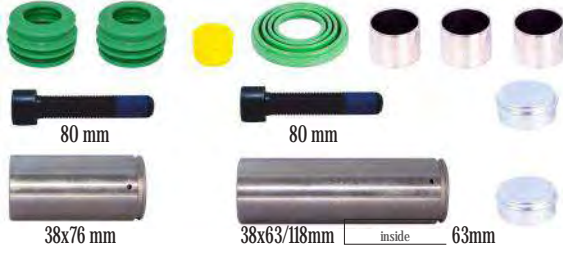

MAXX 22 T
Type Caliper Repair Kits

Caliper Guides & Seals Repair Kit
Kaliper Mil & Keçe Tamir Takımı

MAY Kit No. 6200-29

Org. Kit Ref. No. 6402229282

Application. MAXX 22T (SCHMITZ SCB430W1)