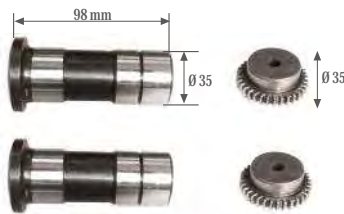

MAY Kit No. **6113-10**

Org. Kit Ref. No. --

Application. DX.225

Caliper Bridge & Inner Bearing

Kaliper Köprü & Yataklama Burcu

MAY Kit No. **6114-03**

Org. Kit Ref. No. --

Application. DX.225