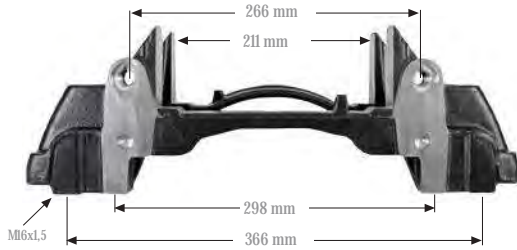

Caliper Carrier 22,5" Kaliper Taşıyıcı 22,5"

MAY Kit No. **6050-30**

Org. Kit Ref. No. KN K012619

Application. SK 7 • BPW AXLE