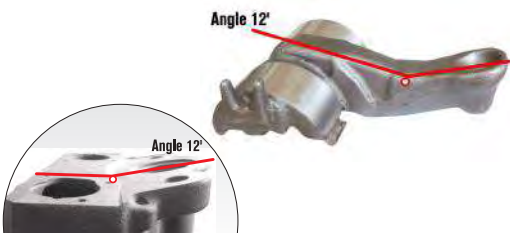

Caliper Lever (Angle 12°)

Kaliper Masura Bilya Yatađý (Açý12°)

MAY Kit No. **6010-07**

Org. Kit Ref. No. --

Application. --