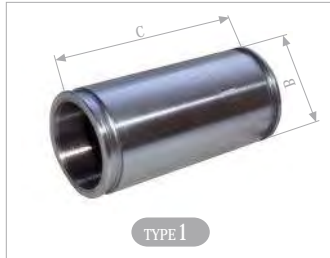

GUIDES
Miller

MAY NO	A	B	C	TYPE
	DEPTH	OUTER DIAMETER	LENGTH	
ZO-1223	15	35	70	1
ZO-1351	23	35	64	2
ZO-1352	23	35	64	3
ZO-2198	29	35	87	4
ZO-2197	61	35	119	4

HDX