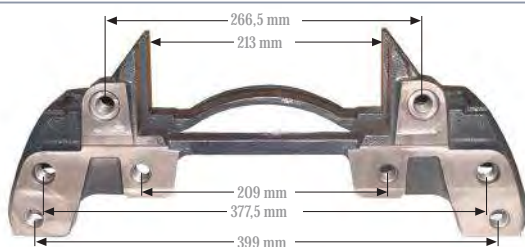

MAY Kit No. **6050-18**

Org. Kit Ref. No. Z046338

Application. SN 7

Caliper Carrier 19,5"

Kaliper Taşıyıcı 19,5"

MAY Kit No. **6050-19**

Org. Kit Ref. No. Z019053 - K015378

Application. SAF JUMBO • SN 6