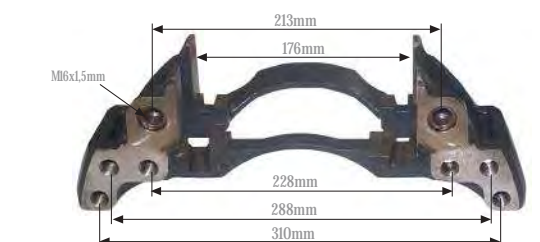

Org. Kit Ref. No. --

Application. VG 1600

Caliper Carrier 22,5" (Right)

Kaliper Taşıyıcı 22,5" (Sağ)

MAY Kit No. **6250-12**

Org. Kit Ref. No. --

Application. S A F

Caliper Carrier 17,5" (Left)