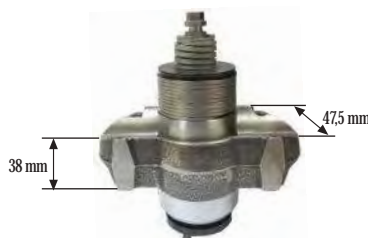

Caliper Adj. Mech. Housing (Thick) 80,4mm (with Pin)
Kaliper Ayar Mek. Yatağı (Kalın) 80,4mm/114mm (Pimli)

MAY Kit No. **6208-05**

Org. Kit Ref. No. --

Application. --