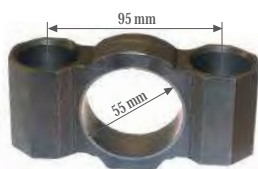

DX 175

Type Caliper Repair Kits

Caliper Shaft Housing

Kaliper Paft Yatađy

MAY Kit No. 6114-02

Org. Kit Ref. No. --

Application. DX.175