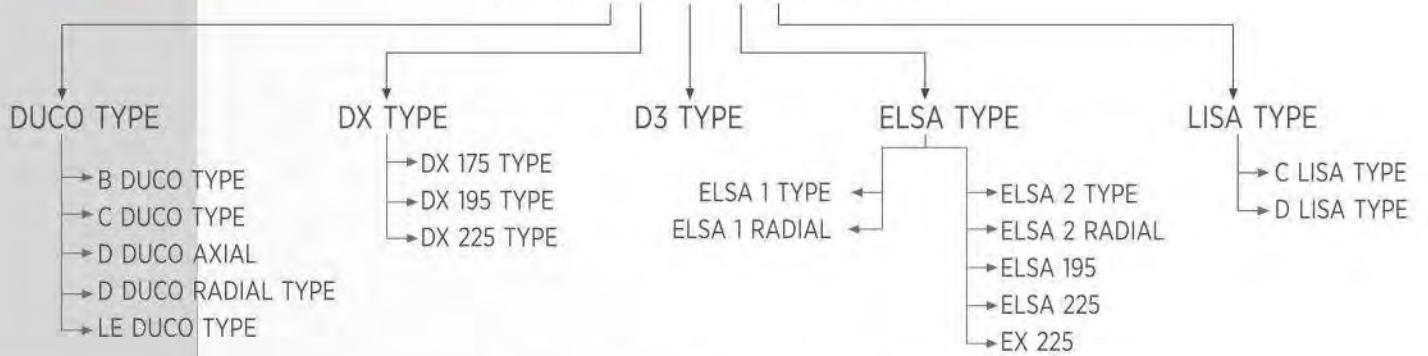

MRT TYPE CALIPER