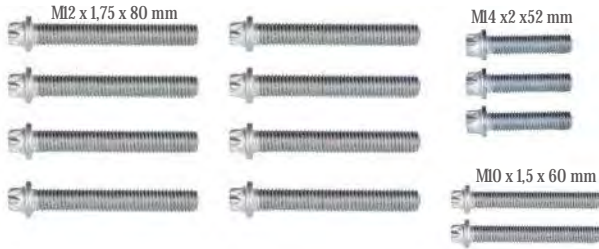

Caliper Cover Bolt Repair Kit
Kaliper Kapak Civata Takýmý

MAY Kit No. **6018-13**

Org. Kit Ref. No. --

Application. SB 7 RADIAL

NEW