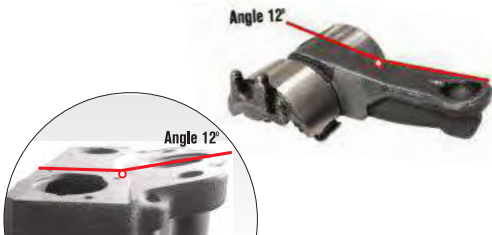

Caliper Lever (Angle 12°)

Kaliper Masura Bilya Yatađý (Açý12°)

MAY Kit No. **6010-04**

Org. Kit Ref. No. --

Application. SB 6..., SB 7..., SN 6..., SN 7... , SK... Series