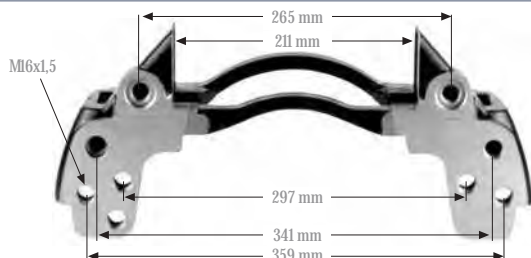

NEW

Caliper Carrier 19,5"
Kaliper Taşıyıcı 19,5"

MAY Kit No. 6050-41

Org. Kit Ref. No. KN K002313

Application. IVECO TECTOR - SN 6...

NEW

Caliper Carrier 19,5"
Kaliper Taşıyıcı 19,5"

MAY Kit No. 6050-42