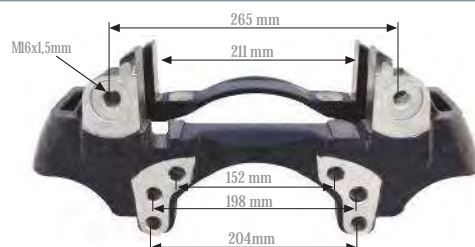

MAY Kit No. 6250-21

Org. Kit Ref. No. 6402227406 D3-6K25

Application. SCHMITZ

Caliper Carrier 22,5" (Right)
Kaliper Taşıyıcı 22,5" (Sağ)

MAY Kit No. 6250-22

Org. Kit Ref. No. 6402250310

Application. VALX AXLE - SCHMITZ TRAILER