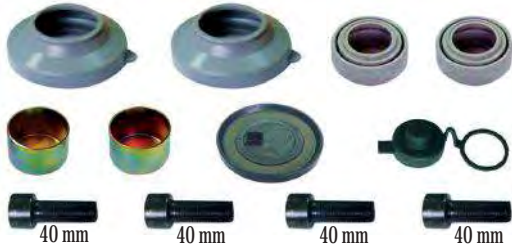

Caliper Dust Boots & Seals Repair Kit
Kaliper Toz Kõrõđü & Keçe Tamir Takımı

MAY Kit No. **6170-03**

Org. Kit Ref. No. MCK 1244 • VOLVO Ref.no: 85109892

RENAULT Ref.no: 5001 858 718 / 5001 860 792

Application. LRG 544, 545, 572, 573, 580, 581, 582, 583, 638, 639, 646, 647, 658, 659, 662, 663, 700, 701, 712, 713, 722, 723, 744, 745, 748, 749, 750, 751