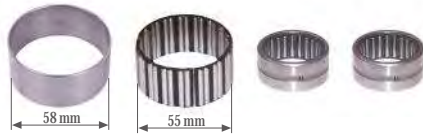

Caliper Roller Bearings Repair Kit
Kaliper Rulmanları Tamir Takıymı

MAY Kit No. **6105-06**

Org. Kit Ref. No. --

Application. DX.175

Caliper Roller Bearing
Kaliper Rulmanları

MAY Kit No. **6105-07**

Org. Kit Ref. No. --

Application. DX.175