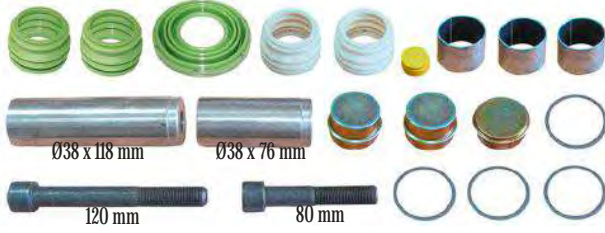

22,5" SINGLE PISTON

Type Caliper Repair Kits

22,5" SINGLE PISTON TYPE CALIPERS		AXLE / AKS		MAY REPAIR KITS MAY Tamir Takımları		
Vehicles / Araçlar	Models / Modeller	Left/Sol	Right/Sağ			
SAF	22,5" WHEELS, 9 TON, FRONT AXLE	40 225 007	40 225 008	6200-01	6201-01	6204-01
	22,5" WHEELS, 11 TON, FRONT AXLE	40 225 015	40 225 016	6200-02	6202-01	6205-01
SMB	22,5" WHEELS, FRONT AXLE	40 225 003	40 225 004	6200-03	6202-02	6206-03
				6200-04	6203-01	6206-04

Caliper Guides & Seals Repair Kit Kaliper Mil & Keçe Tamir Takımı

MAY Kit No. **6200-01**

Org. Kit Ref. No. SAF Ref.no: 3.434.3827.01

Application. 40 195 001, 40 195 002, 40 195 003, 40 195 004, 40 195 015, 40 195 024, 40 195 017, 40 195 020, 40 195 027, 40 195 030, 40 195 035, 40 195 038, 40 195 043, 40 195 044, 40 225 007, 40 225 008, 40 225 015, 40 225 016