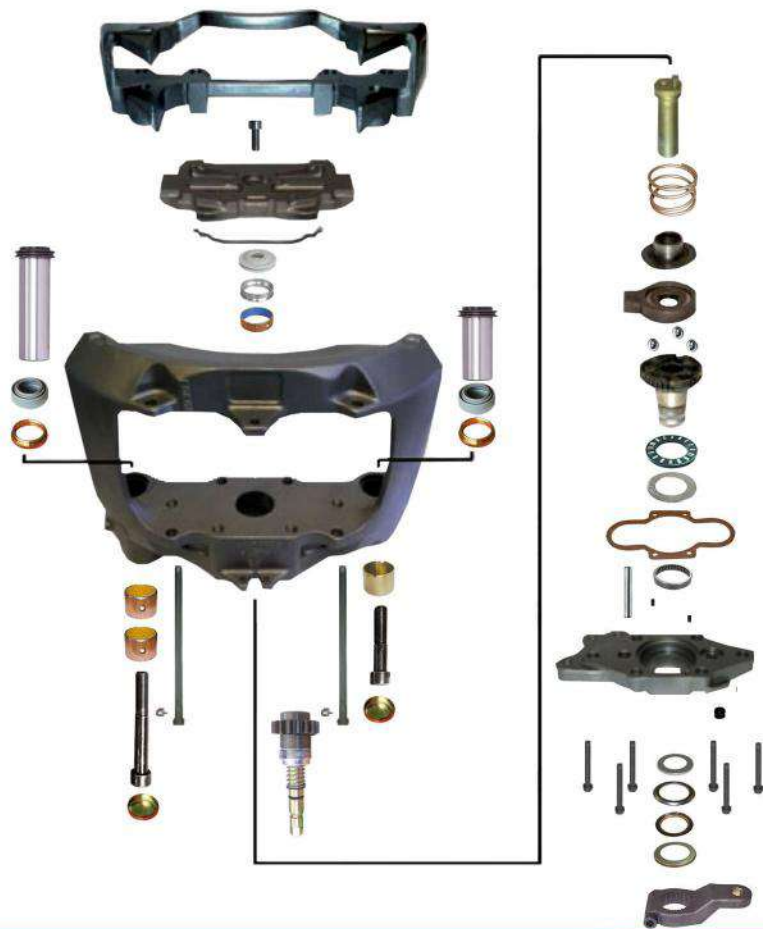

D LISA

TYPE CALIPER