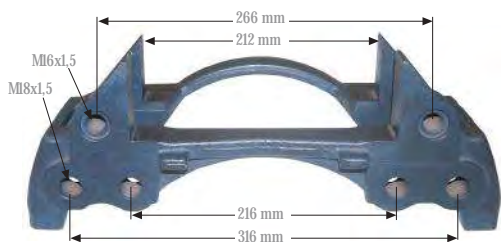

Caliper Carrier 19,5"

Kaliper Taşıyıcı 19,5"

MAY Kit No. **6050-19**

Org. Kit Ref. No. Z019053 - K015378

Application. SAF JUMBO • SN 6