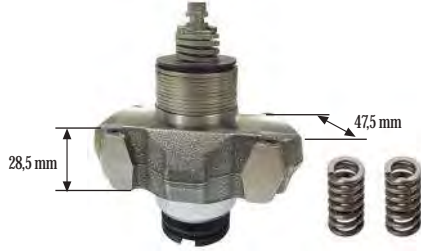

17,5"

Type Caliper Repair Kits

Caliper Adjusting Mechanism Housing (Thin) 76mm (Slotted)
Kaliper Ayar Mekanizması Yatađı (İnce) 76mm/109mm (Yarıklđ)

MAY Kit No. 6208-25

Org. Kit Ref. No. --

Application. --