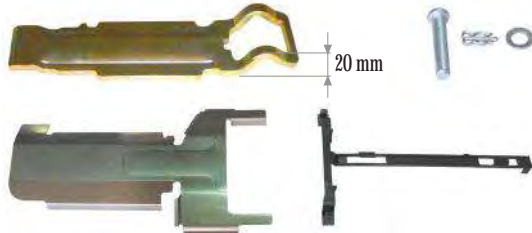

NEW

Caliper Pad Retainer Repair Kit
Kaliper Balata Tutucu Tamir Takımı
MAY Kit No. **6002-32**
Org. Kit Ref. No. K 000884
Application. --

Caliper Adjusting Mechanism Repair Kit
Kaliper Ayar Mekanizması Tamir Takımı
MAY Kit No. **6004-06**
Org. Kit Ref. No. --
Application. SN 5... Series