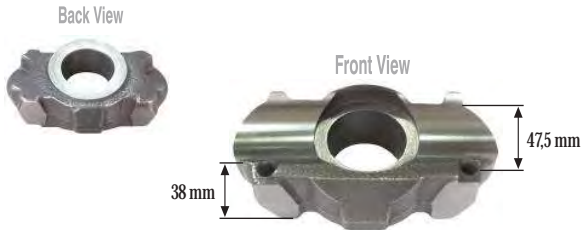

Caliper Adjusting Mechanism Housing (Thick)
Kaliper Ayar Mekanizması Yatağı (Kalın)

MAY Kit No. **6208-01**

Org. Kit Ref. No. --

Application. --