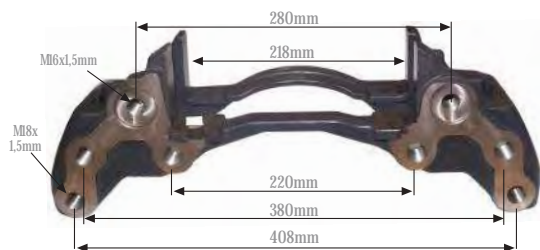

Caliper Carrier 19,5" (Left)
Kaliper Taşıyıcı 19,5" (Sol)

MAY Kit No. **6250-37**

Org. Kit Ref. No. --

Application. **SAF JUMBO**

WBC

1000 V-G
1300 V-G
1600 V-G
CARRIERS

Caliper Carrier 19,5" (Left)
Kaliper Taşıyıcı 19,5" (Sol)