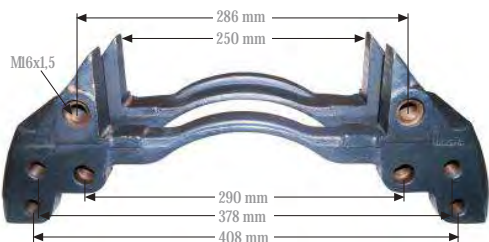

Caliper Carrier 19,5" (Right-Left)
Kaliper Taşıyıcı 19,5" (Sağ-Sol)

MAY Kit No. 6050-14

Org. Kit Ref. No. K 004679 • SCANIA Ref.no: 2379695

Application. BPW TRAILER AXLE

KNR CARRIERS

CARRIERS

Caliper Carrier 22,5" (Right)