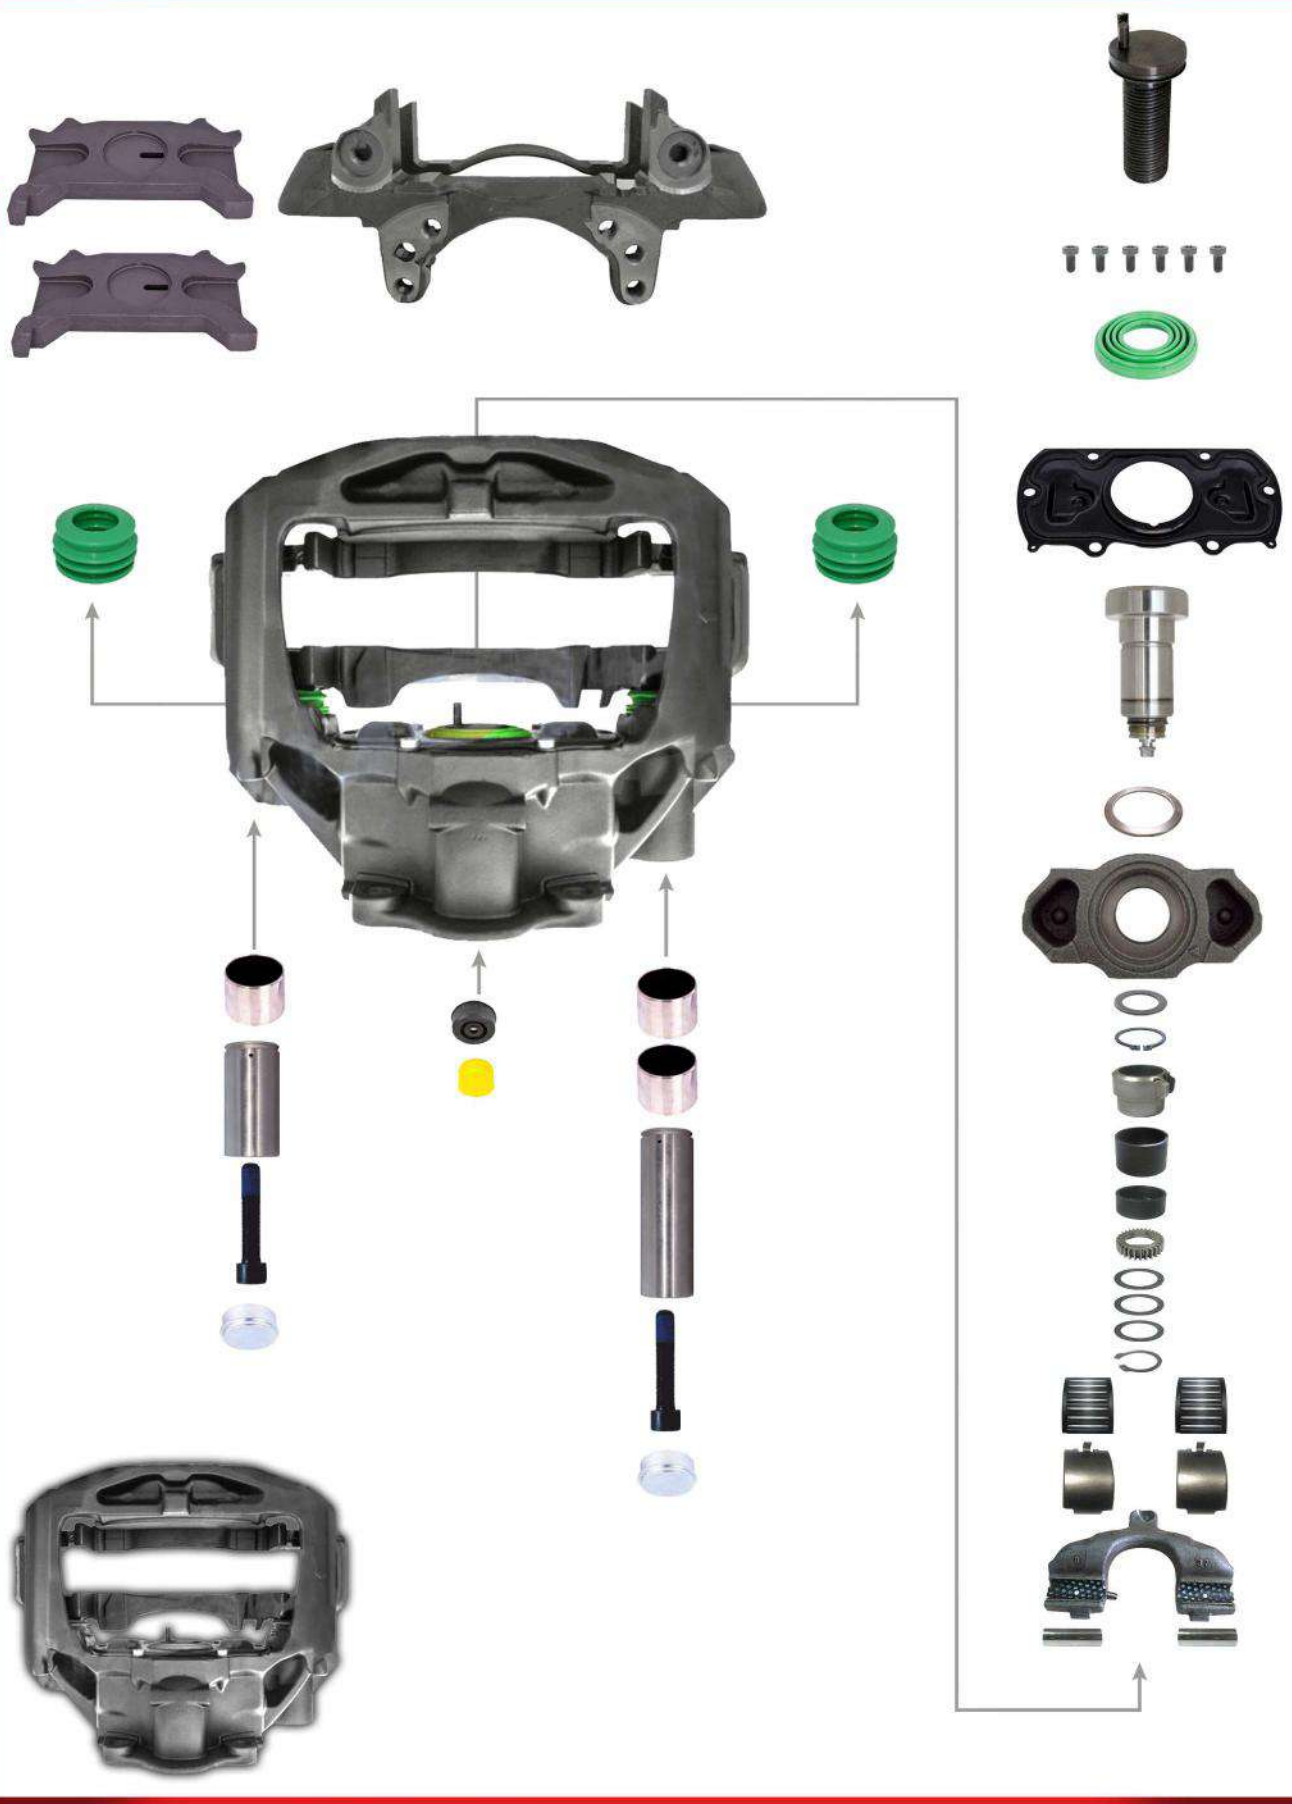

MAXX 22T

TYPE CALIPER

WBC

MAXX
SERIES