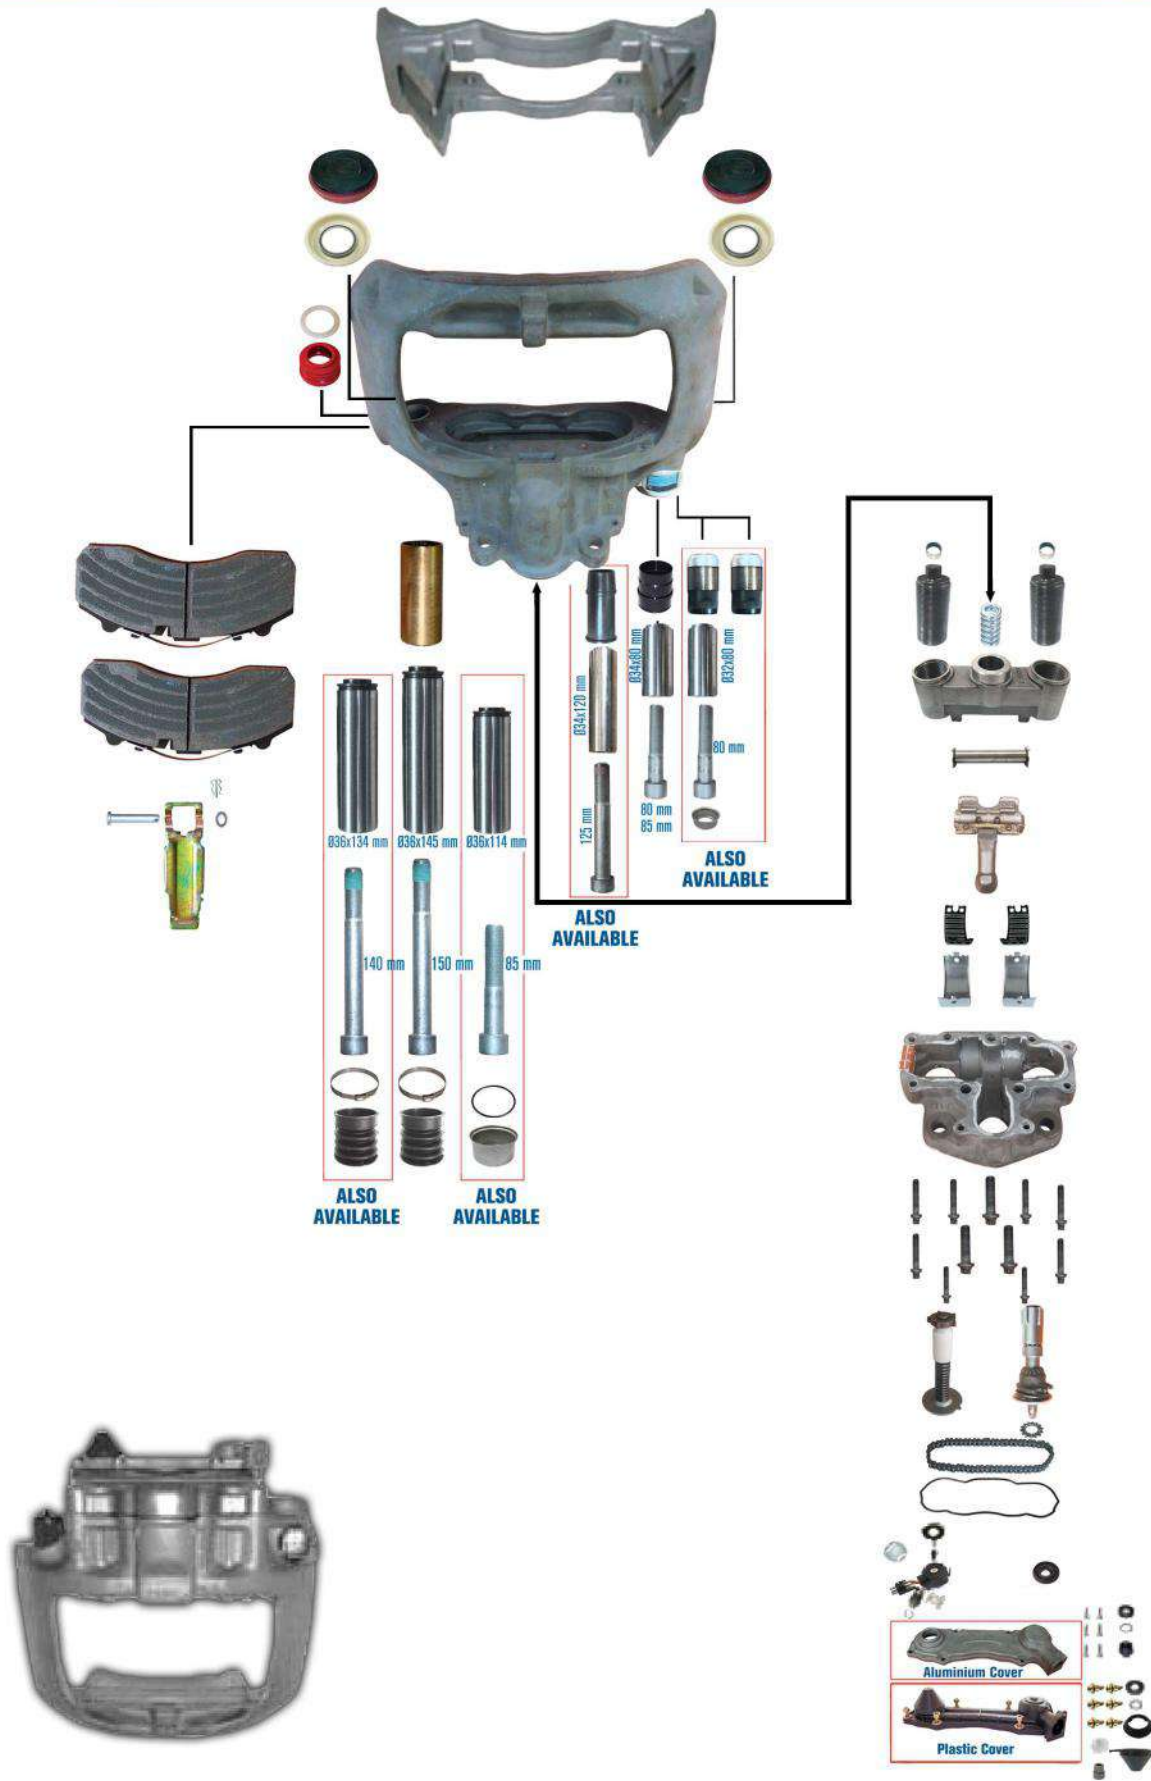

CALIPER 20/22
KALİPER

42
güvenli yıl
years of safety

FOR

SB6/SB7

TYPE CALIPER REPAIR KITS

SB 6... / SB 7... TYPE CALIPER

SB6/SB7

Type Caliper Repair Kits