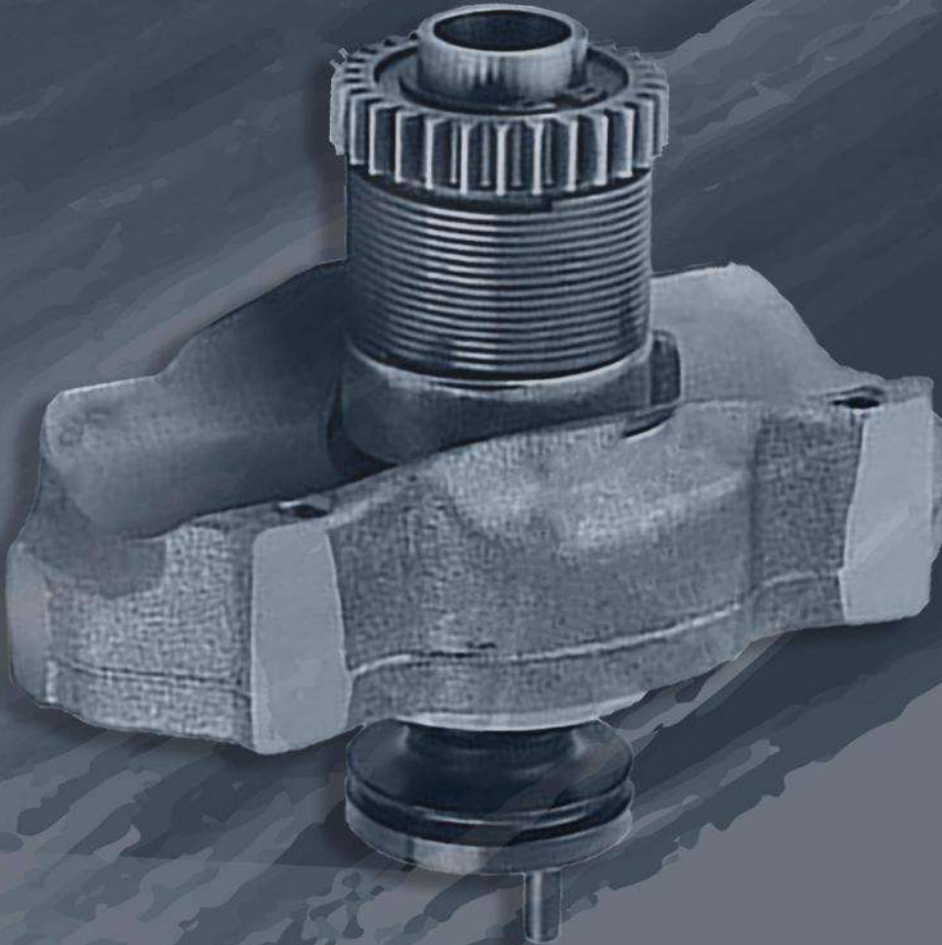

42
güvenli yıl
years of safety

CALIPER 2022
KALİPER 2022

MAX
FREN
SİSTEMLERİ
BRAKE SYSTEMS

MAXX
SERIES