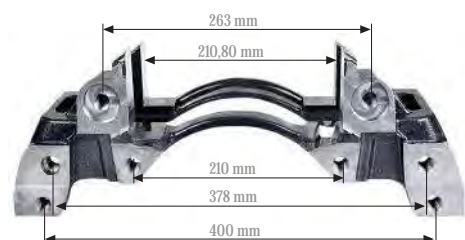

Application. MAN 12.153, OTOKAR (SULTAN), BMC PROBUS, ISUZU

Caliper Carrier 22,5" (Right)
Kaliper Taşıyıcı 22,5" (Sağ)

MAY Kit No. 6250-18

Org. Kit Ref. No. --

Application. --

Caliper Carrier 22,5" (Left)
Kaliper Taşıyıcı 22,5" (Sol)