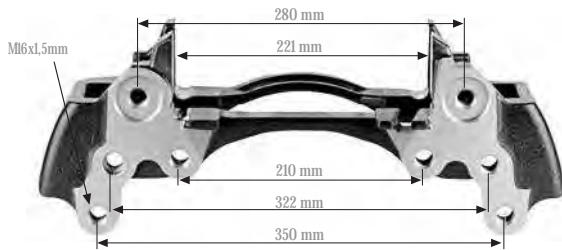

NEW

MAY Kit No. **6250-31**
Org. Kit Ref. No. --
Application. MAXX 19 • RENAULT MDLUM

Caliper Carrier 19,5" (Left)
Kaliper Taşıyıcı 19,5" (Sol)

NEW

MAY Kit No. **6250-32**
Org. Kit Ref. No.
Application. MAXX 19 • RENAULT MDLUM