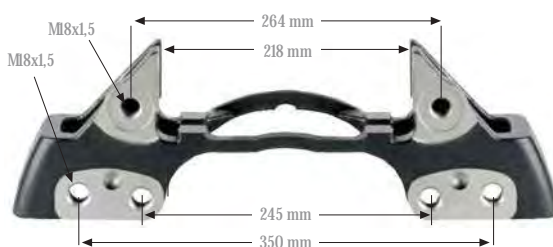

Caliper Carrier 19,5"
Kaliper Taşıyıcı 19,5"

MAY Kit No. **6190-24**

Org. Kit Ref. No. MCK 1321

Application. ELSA 195 • VOLVO Ref.no: 85109888

NEW

Caliper Carrier 22,5"
Kaliper Taşıyıcı 22,5"

MAY Kit No. **6190-25**