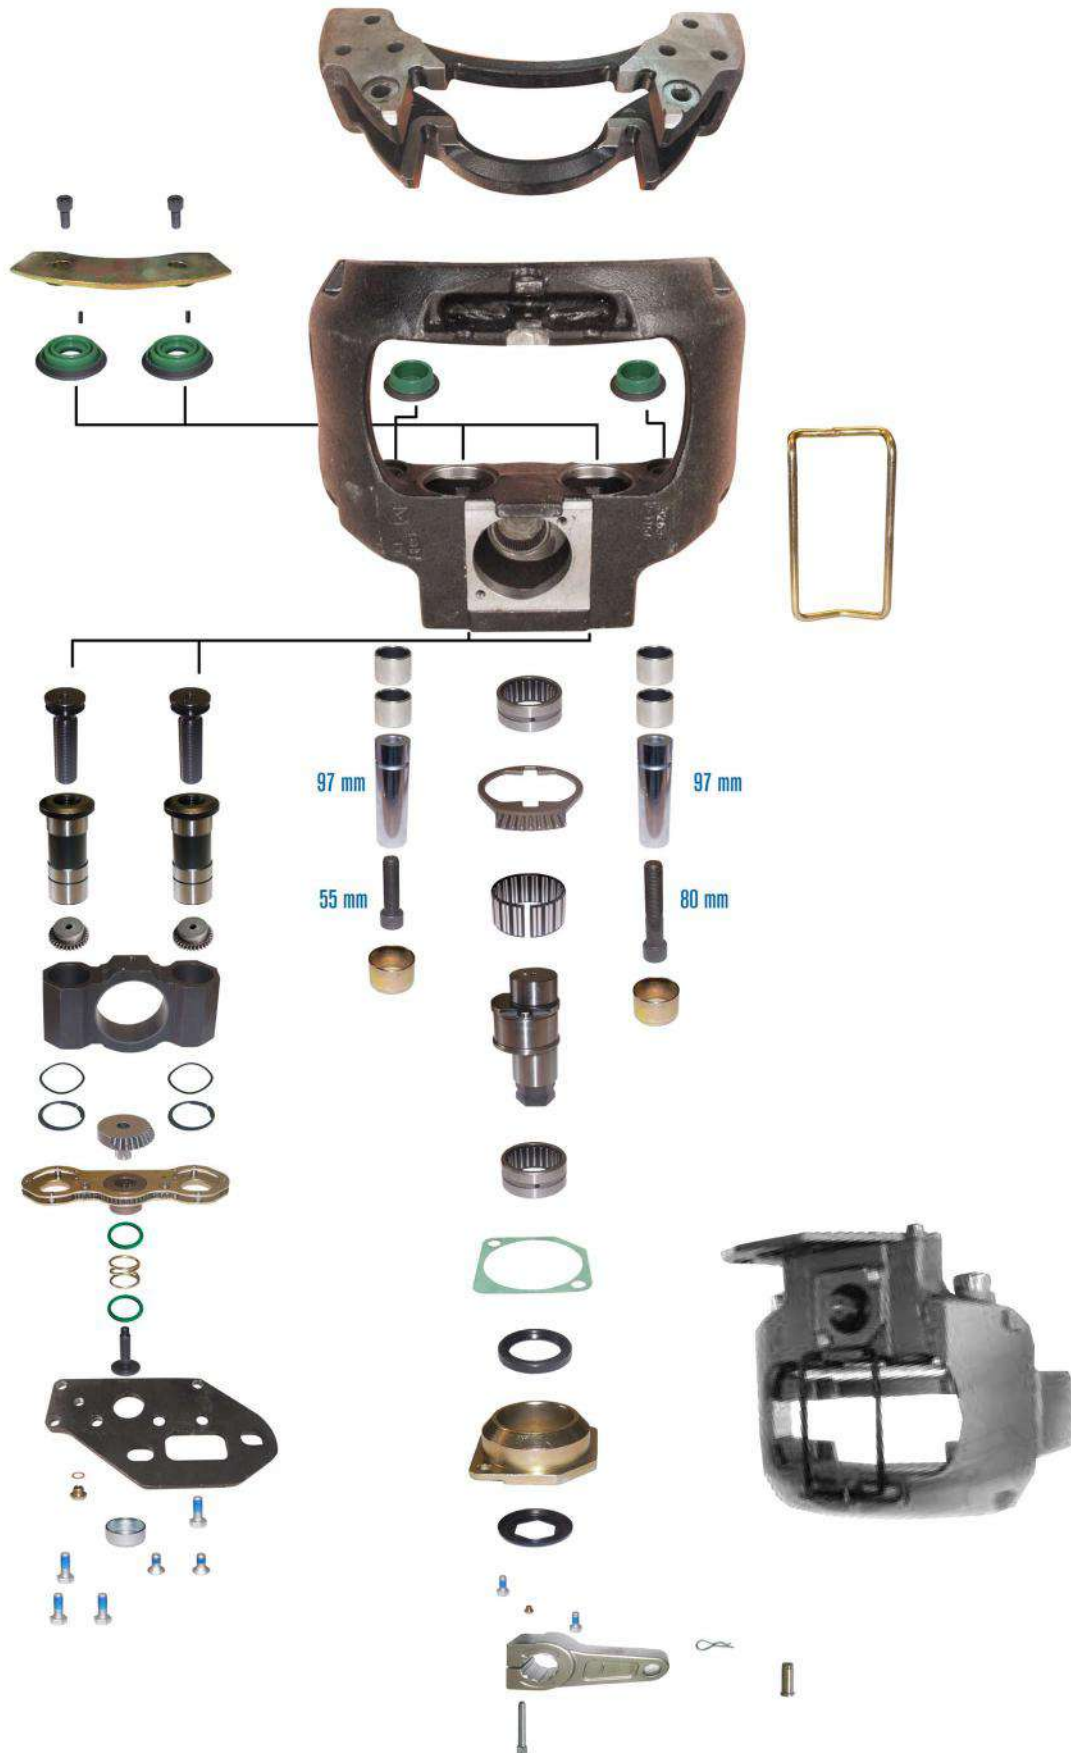

DX 225 TYPE CALIPER