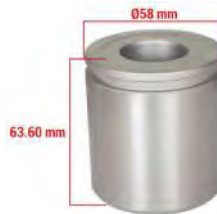

Caliper Piston (Ø 58 x 63,60 mm)
Kaliper Piston (Ø 58 x 63,60 mm)

MAY Kit No. **8401-04**
Org. Kit Ref. No. 68320294 - VOLVO Ref.no: 1698208
Application. IVECO CARGO, VOLVO