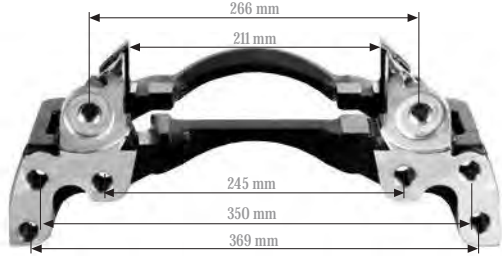

Caliper Carrier 19,5" (Left)
Kaliper Taşıyıcı 19,5" (Sol)

NEW

MAY Kit No. **6250-32**
Org. Kit Ref. No.
Application. MAXX 19 • RENAULT MDLUM