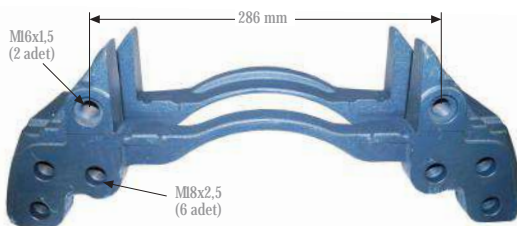

Caliper Carrier 22,5"
Kaliper Taşıyıcı 22,5"

MAY Kit No. 6050-13

Org. Kit Ref. No. --

Application. SCANIA