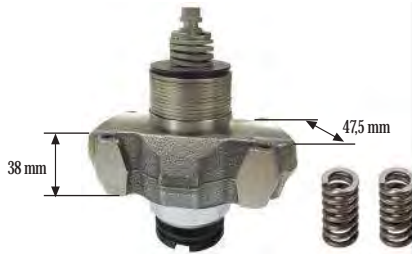

Caliper Adj. Mech. Housing (Thick) 80,4mm (Slotted)
Kaliper Ayar Mek. Yatađý (Kalın) 80,4mm/114mm (Yarıklý)

MAY Kit No. **6208-26**

Org. Kit Ref. No. --

Application. --

WBC

17,5"
19,5"
Single
Piston

Caliper Caps Repair Kit

Kaliper Kapaklarý Tamir Takýmý

MAY Kit No. **6207-10**

Org. Kit Ref. No. 6402259312

Application. 19,5" - 22,5" SINGLE PISTON

NEW