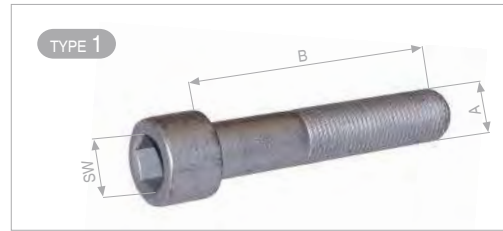

PARTS FOR KNR TYPE CALIPERS

BOLTS
Civatalar

MAY NO	A	B	SW	TYPE	DESCRIPTION
ZS-0685	M16X1.5	150	14	1	Fiber
ZS-0686	M16X1.5	80	14	1	
ZS-0687	M16X1.5	85	14	1	Fiber
ZS-0893	M16X1.5	140	14	1	Fiber
ZS-0894	M16X1.5	125	14	1	
ZS-1257	M16X1.5	70	14	1	
ZS-1359	M16X1.5	75	14	1	Fiber
ZS-1360	M16X1.5	105	14	1	Fiber