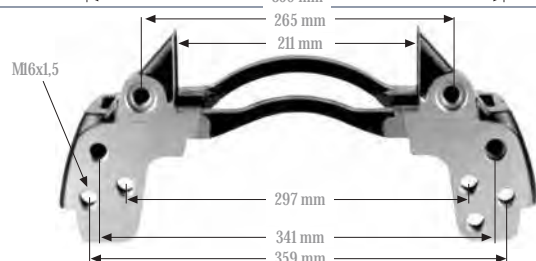

NEW

Caliper Carrier 19,5"
Kaliper Taşıyıcı 19,5"

MAY Kit No. 6050-41

Org. Kit Ref. No. KN K002313

Application. IVECO TECTOR - SN 6...

NEW

Caliper Carrier 19,5"
Kaliper Taşıyıcı 19,5"

MAY Kit No. 6050-42