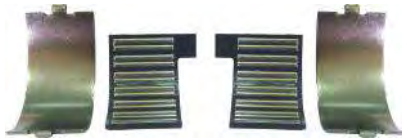

Caliper Roller Bearing
Kaliper Rulmanı

MAY Kit No. 6308-03

Org. Kit Ref. No. --

Application. MODUL X

Caliper Roller Bearing
Kaliper Rulmanı

MAY Kit No. 6308-04

Org. Kit Ref. No. --

Application. MODUL X