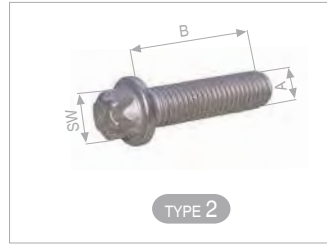

PARTS FOR HLDX TYPE CALIPERS

BOLTS
Civatalar

MAY NO	A	B	SW	TYPE
ZS-1220	6X1	10	10	1
ZS-1221	14X2	53	16,4	2
ZS-1242	14X2	42,5	16,4	2
ZS-1263	10X1,5	25	15	1
ZS-0779	16X1,5	80	14	3