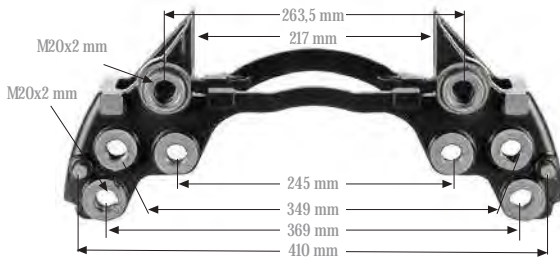

Caliper Carrier 19,5"

Kaliper Taşıyıcı 19,5"

MAY Kit No. **6190-19**

Org. Kit Ref. No. 68323828

Application. LE DUCO • VOLVO FM

NEW