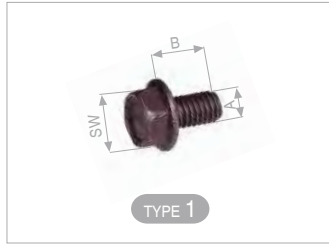

PARTS FOR HLDX TYPE CALIPERS

BOLTS
Civatalar

MAY NO	A	B	SW	TYPE
ZS-1220	6X1	10	10	1
ZS-1221	14X2	53	16,4	2
ZS-1242	14X2	42,5	16,4	2
ZS-1263	10X1,5	25	15	1
ZS-0779	16X1,5	80	14	3