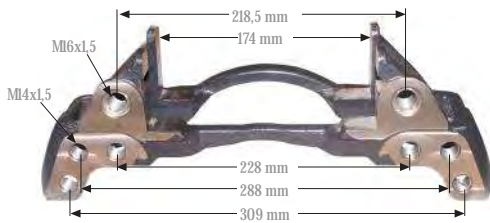

MAY Kit No. **6050-22**

Org. Kit Ref. No. K004206

Application. SB 6 • BPW AXLE

Caliper Carrier 22,5" (Old Model)

Kaliper Taşıyıcı 22,5" (Eski Model)

MAY Kit No. **6050-23**

Org. Kit Ref. No. --

Application. IVECO