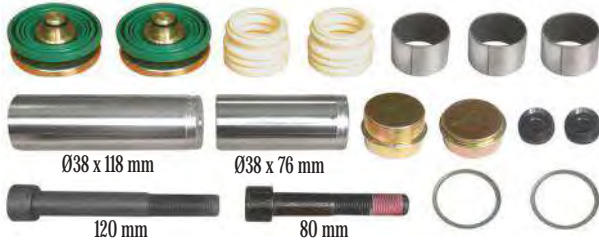

19,5" / 22,5" DOUBLE PISTON

Type Caliper Repair Kits

19,5" / 22,5" DOUBLE PISTON TYPE CALIPERS		AXLE / AKS		MAY REPAIR KITS MAY Tamir Takımları
Vehicles / Araçlar	Models / Modeller	Left/Sol	Right/Sağ	
RVI (RENAULT)	MIDLUM	40 195 021	40 195 022	

Caliper Guides & Pistons Repair Kit Kaliper Mil & Piston Tamir Takımı

MAY Kit No. **6200-13**

Org. Kit Ref. No. 12.999.746

Application. 40 195 001, 40 195 002, 40 195 003, 40 195 004
40 195 021, 40 195 022