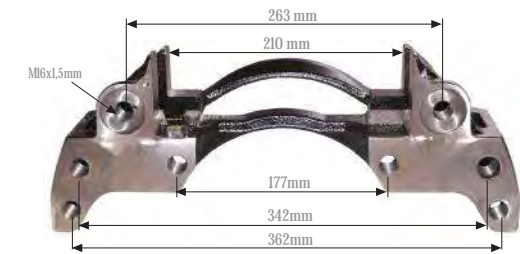

Caliper Carrier 19,5" (Left)
Kaliper Taşıyıcı 19,5" (Sol)

MAY Kit No. **6250-03**

Org. Kit Ref. No. 40195037 • DAF Ref.no: 877930

Application. --