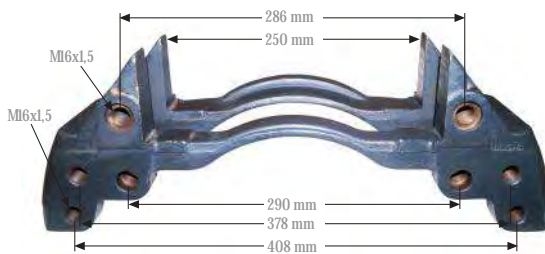

Caliper Carrier 22,5" (Right-Left)
Kaliper Taşıyıcı 22,5" (Sağ-Sol)

MAY Kit No. 6050-12

Org. Kit Ref. No. K 001529 • MERCEDES Ref.no: 000 421 3706

Application. MERCEDES CONECTO BUS