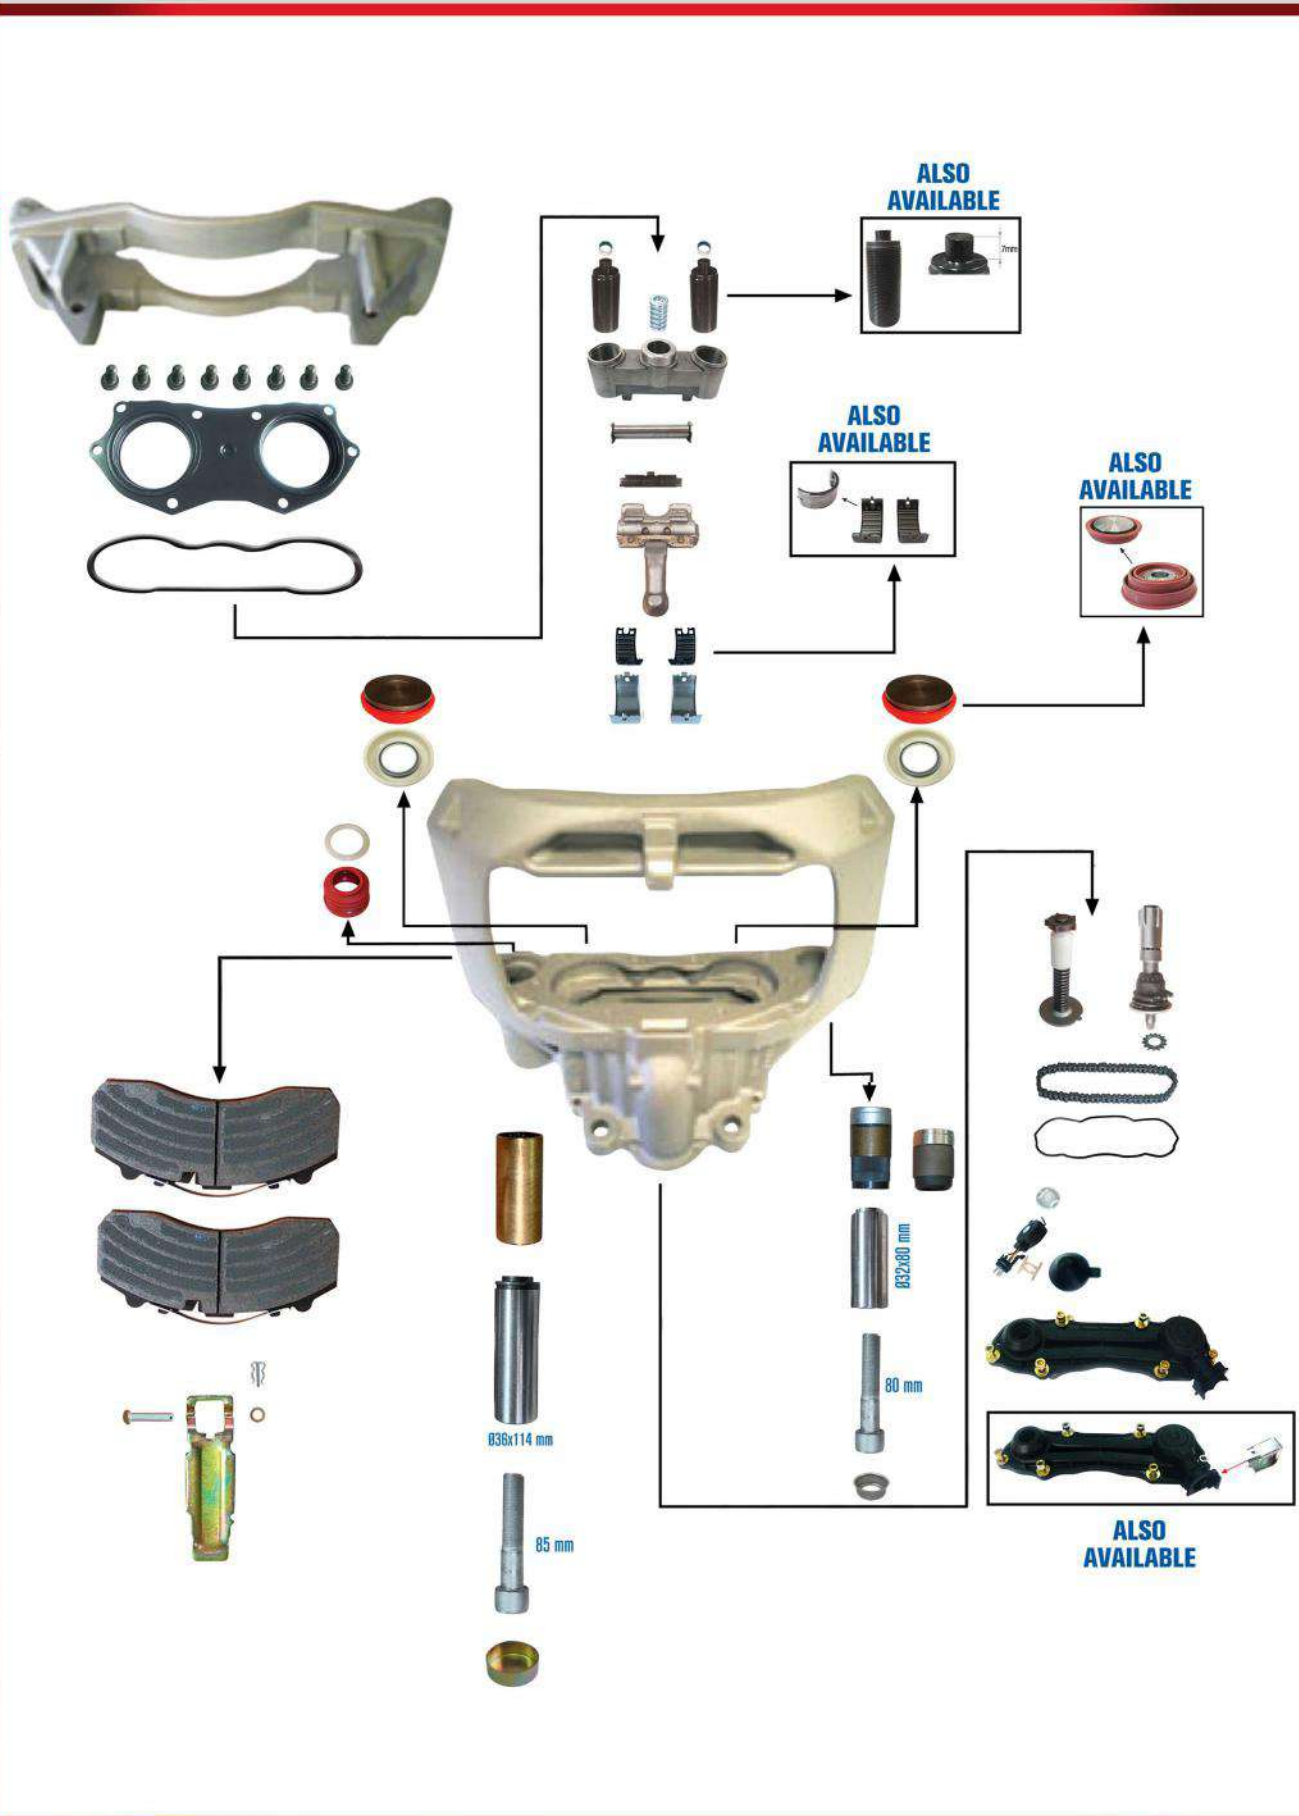

SL 7... / SM 7... TYPE CALIPER

SL7
SM7