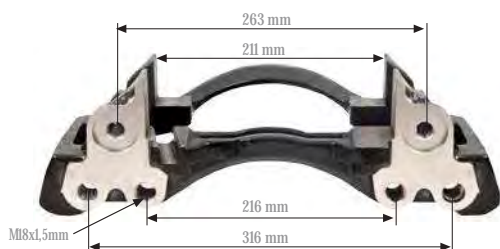

Application. --

Caliper Carrier 19,5" (Right-Left)

Kaliper Taşıyıcı 19,5" (Sağ-Sol)

MAY Kit No. **6250-26**

Org. Kit Ref. No. --

Application. --

Caliper Carrier 19,5" (Left)

Kaliper Taşıyıcı 19,5" (Sol)