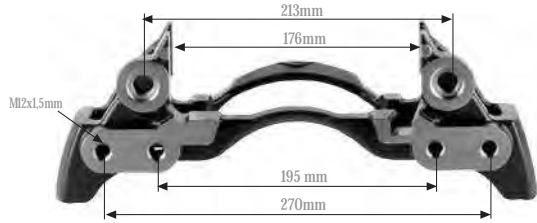

Caliper Carrier 17,5" (Left)
Kaliper Taşıyıcı 17,5" (Sol)

NEW

MAY Kit No. **6250-30**
Org. Kit Ref. No. 6131741564
MERCEDES Ref.no: 001 317 41 56
Application. PAN 17

Caliper Carrier 19,5" (Right)
Kaliper Taşıyıcı 19,5" (Sağ)