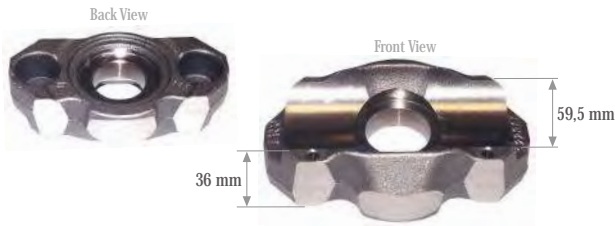

Caliper Push Plate (Slotted-Right)

Kaliper Balata Tutucu (Yarıklı-Sađ)

MAY Kit No. **6206-14**

Org. Kit Ref. No. 6403229452

Application. **MAXX 22 • MERCEDES AROCS**

MAXX 22 L
Type Caliper Repair Kits

Caliper Adjusting Mechanism Housing
Kaliper Ayar Mekanizması Yatađı