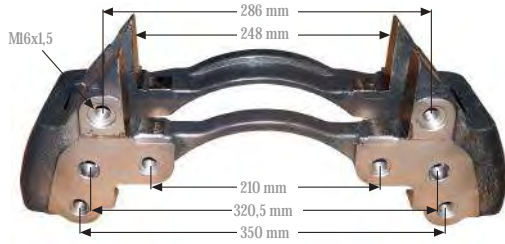

SL7/SM7
Type Caliper Repair Kits

Caliper Complete Repair Kit
Komple Kaliper Tamir Takımı
MAY Kit No. **6016-17**
Org. Kit Ref. No. K017549M2
Application. SL 7...

NEW

SL7
SM7

KNR CARRIERS

CARRIERS

Caliper Carrier 22,5" (Rear)