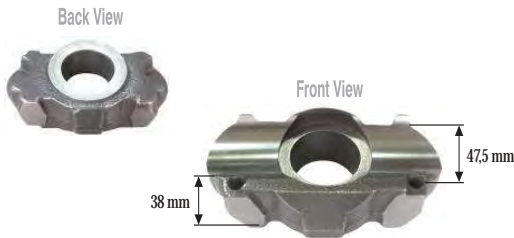

Caliper Adjusting Mechanism Housing (Thick)
Kaliper Ayar Mekanizması Yatağı (Kalın)
MAY Kit No. 6208-01
Org. Kit Ref. No. --
Application. --