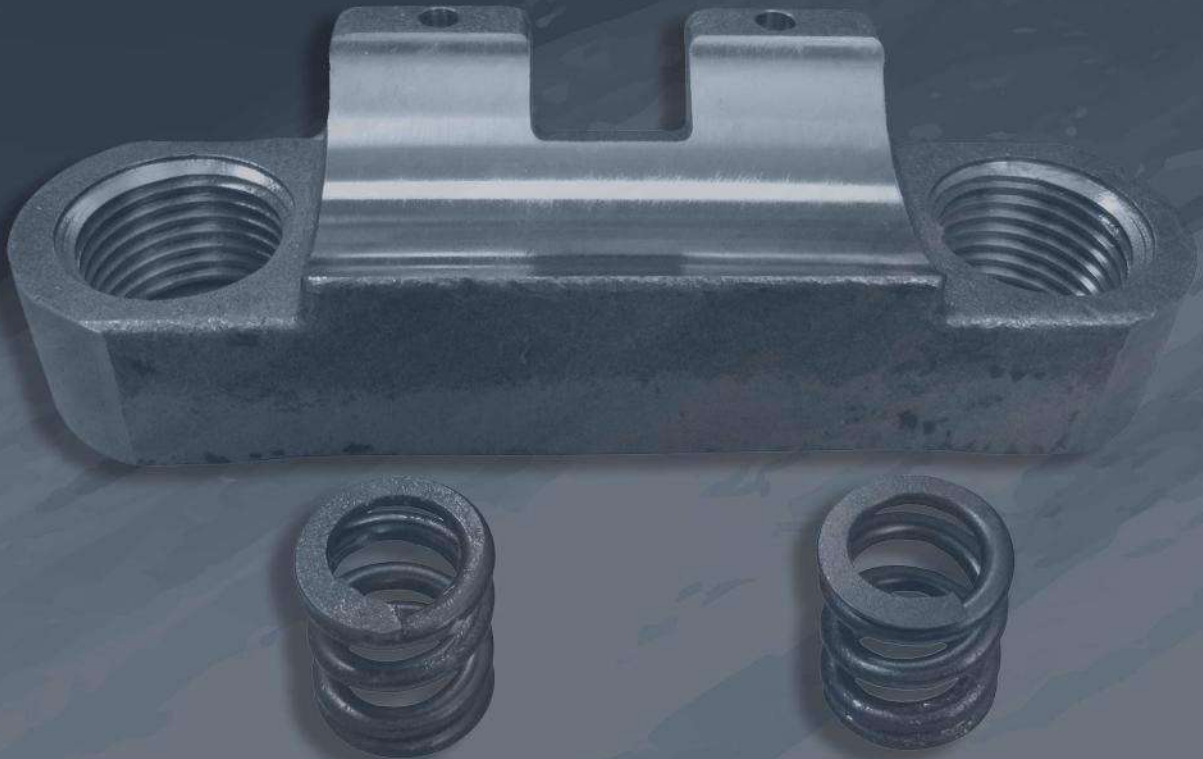

FOR
19,5/22,5"
DOUBLE PISTON
TYPE CALIPER REPAIR KITS

WPC

19,5"
22,5"
Double
Piston
22,5"
Single
Piston