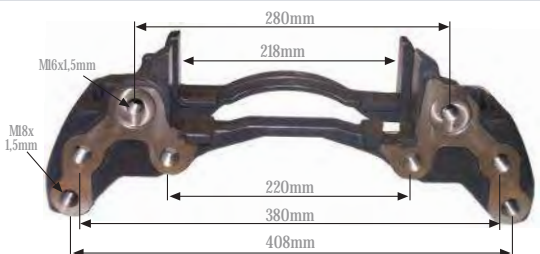

Caliper Carrier 19,5" (Right)

Kaliper Taşıyıcı 19,5" (Sağ)

MAY Kit No. **6250-08**

Org. Kit Ref. No. 6403220350 • MAN Ref.no: 81508046582

Application. MAXX 22