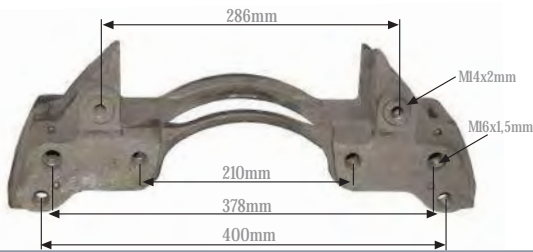

MAY Kit No. **6350-01**

Org. Kit Ref. No. --

Application. **MARK IV DB 22**

Caliper Carrier 19,5"
Kaliper Taşıyıcı 19,5"

MAY Kit No. **6350-02**

Org. Kit Ref. No. 92559

Application. **SAF**

Caliper Carrier 22,5" (Right-Left)
Kaliper Taşıyıcı 22,5" (Sağ-Sol)