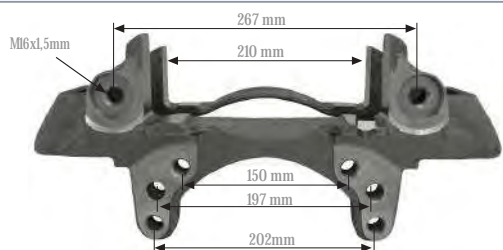

Caliper Carrier (Right)
Kaliper Taşıyıcı (Sağ)

MAY Kit No. 6250-20

Org. Kit Ref. No. 6402227406 D1-6J20

Application. SCHMITZ