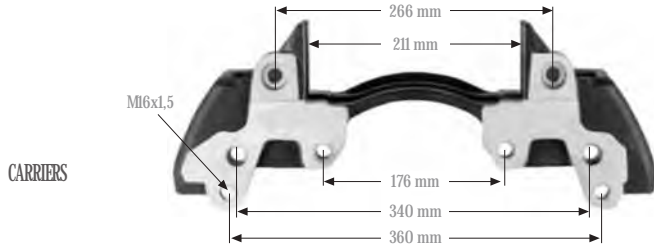

KNR CARRIERS

Caliper Carrier 19,5"
Kaliper Taşıyıcı 19,5"

MAY Kit No. 6050-43

Org. Kit Ref. No. -

Application. MERCEDES AXOR - SN 6...

NEW