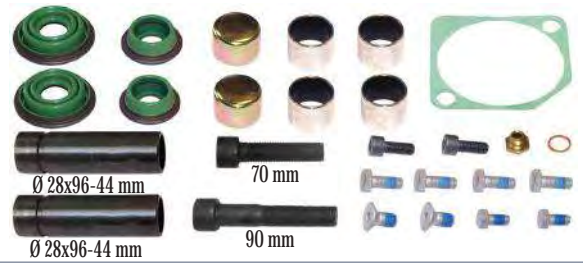

Caliper Guides & Seals Repair Kit

Kaliper Mil & Kee Tamir Takımı

MAY Kit No. 6103-06

Org. Kit Ref. No. MCK 1170

Application. DX.175