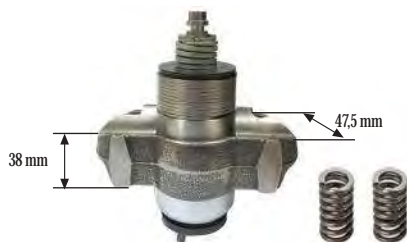

Caliper Adj. Mech. Housing (Thick) 80,4mm (with Pin)
Kaliper Ayar Mek. Yatađý (Kalýn) 80,4mm/114mm (Pimli)
MAY Kit No. **6208-18**

Org. Kit Ref. No. --
Application. --