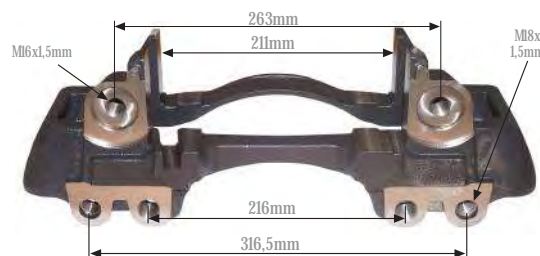

Caliper Carrier 22,5" (Left)

Kaliper Taşıyıcı 22,5" (Sol)

MAY Kit No. **6250-09**

Org. Kit Ref. No. 6401950680 / 6401950740

SAF Ref.no: 3080007121 / 3080007320

Application. --