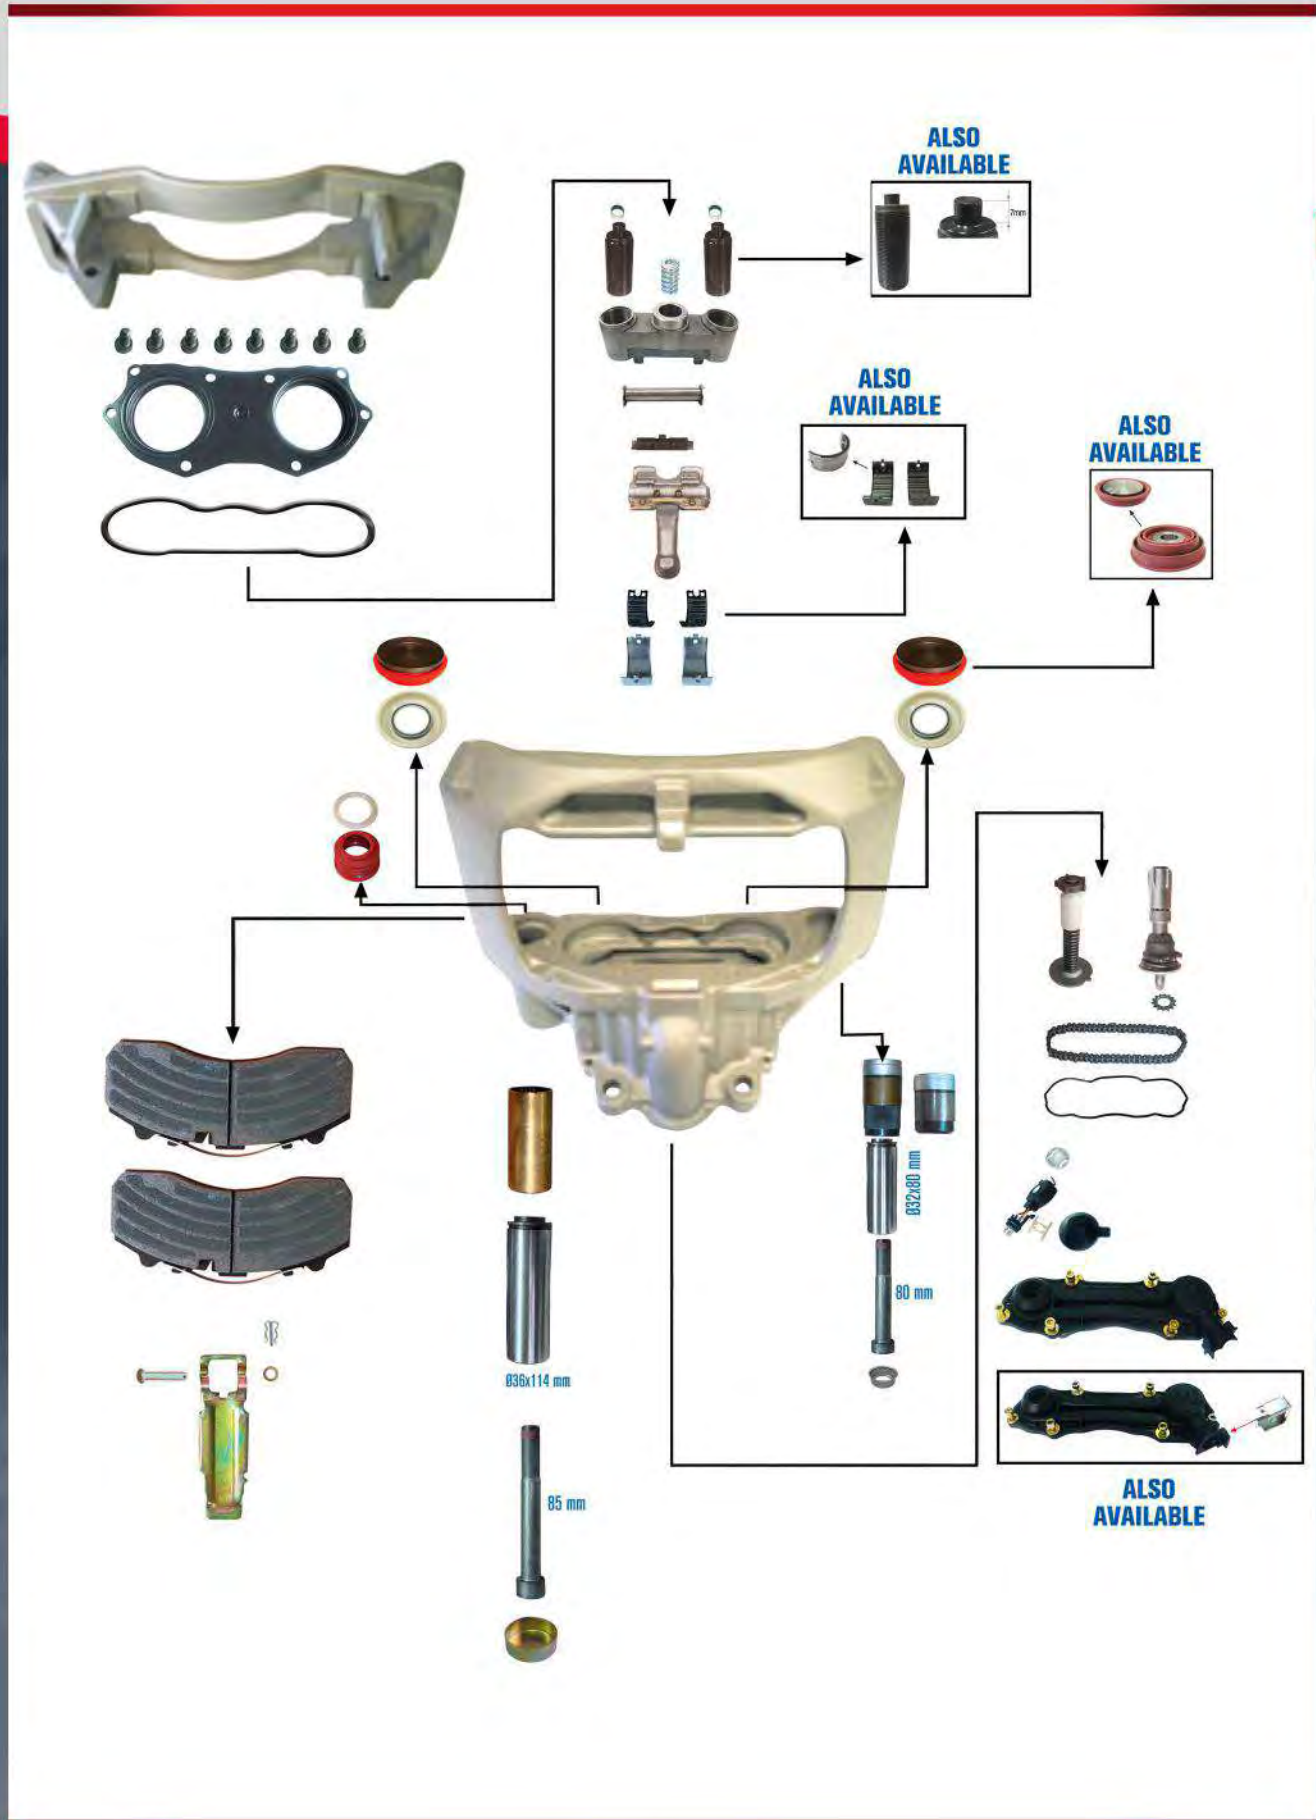

NEW

Caliper Complete Repair Kit (New Model)

Kaliper Komple Tamir Takýmý (Yeni Model)

MAY Kit No. **6016-09**

Org. Kit Ref. No. --

Application. SB 6..., SB 7...

SN 6... / SN 7... TYPE CALIPER

SN6/SN7
SK6/SK7 Type Caliper Repair Kits