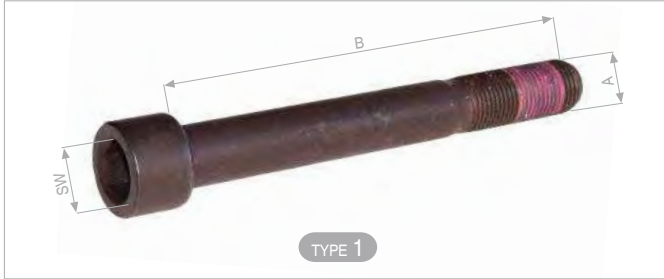

PARTS FOR WBC TYPE CALIPERS

BOLTS
Civatalar

MAY NO	A	B	SW	TYPE	DESCRIPTION
ZS-1469	12X1.5	90	10	1	
ZS-1470	6X1	20	5	1	
ZS-0914	16X1.5	70	14	1	
ZS-0915	16X1.5	90	14	1	
ZS-0956	10X1	40	8	1	
ZS-0779	16X1.5 (12.9)	80	14	1	
ZS-0780	16X1.5 (12.9)	120	14	1	
ZS-0960	10X1 (12.9)	40	11	2	
ZS-1467	16X1.5	130	14	1	Fiber