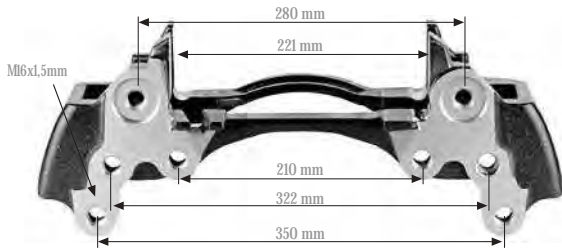

Caliper Carrier 22,5" (Left)
Kaliper Taşıyıcı 22,5" (Sol)

NEW

MAY Kit No. **6250-34**
Org. Kit Ref. No.
Application. MAXX 22L • MERCEDES AROCS REAR