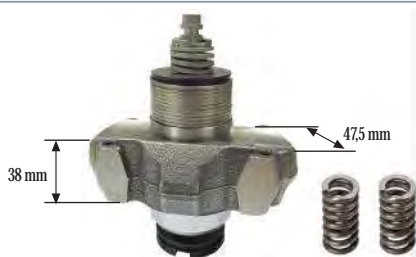

Caliper Adj. Mech. Housing (Thick) 80,4mm (with Pin)
Kaliper Ayar Mek. Yatađý (Kalýn) 80,4mm/114mm (Pimli)
MAY Kit No. **6208-18**

Org. Kit Ref. No. --
Application. --

Caliper Adj. Mech. Housing (Thick) 80,4mm (Slotted)
Kaliper Ayar Mek. Yatađý (Kalýn) 80,4mm/114mm (Yarıklý)
MAY Kit No. **6208-26**