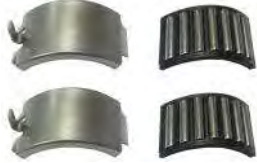

Caliper Roller Bearings
Kaliper Rulmanları

MAY Kit No. **6203-05**

Org. Kit Ref. No. --

Application. MAXX 22T (SCHMITZ SCB430W1)