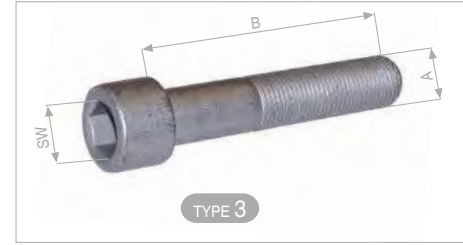

PARTS FOR HLDX TYPE CALIPERS

BOLTS
Civatalar

MAY NO	A	B	SW	TYPE
ZS-1220	6X1	10	10	1
ZS-1221	14X2	53	16,4	2
ZS-1242	14X2	42,5	16,4	2
ZS-1263	10X1,5	25	15	1
ZS-0779	16X1,5	80	14	3