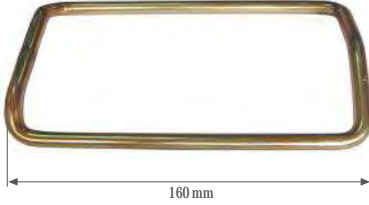

DX225

Caliper Central Fork & Pignon Kaliper Merkez Dişlisi & Pinyon

MAY Kit No. **6116-01**

Org. Kit Ref. No. --

Application. DX.225

Caliper Pad Retainer Kaliper Balata Tutucu

MAY Kit No. **6117-02**

Org. Kit Ref. No. --