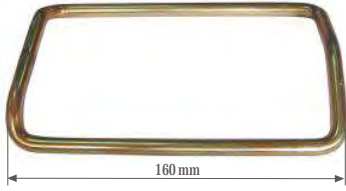

DX 195

Type Caliper Repair Kits

Caliper Pad Retainer

Kaliper Balata Tutucu

MAY Kit No. **6117-01**

Org. Kit Ref. No. 2297J6692

Application. DX.195.51 / DX.195.52