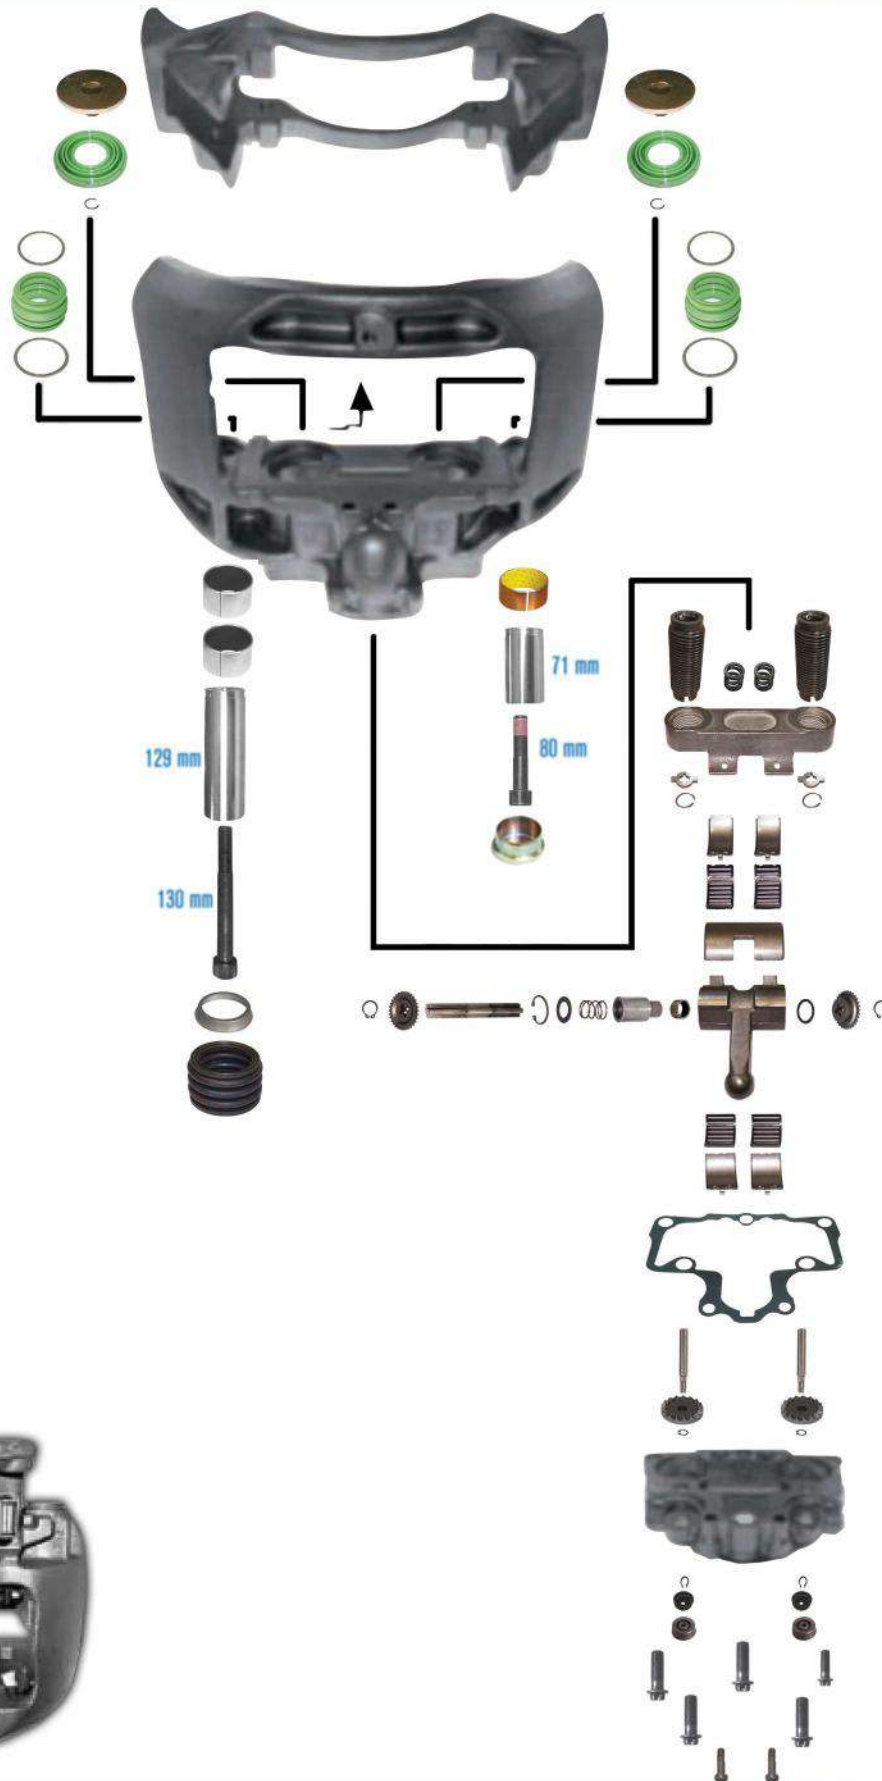

19,5/22,5" DOUBLE PISTON TYPE CALIPER