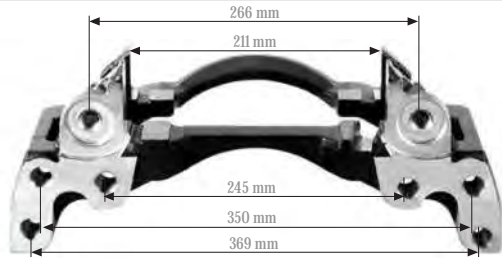

Caliper Carrier 19,5" (Right)
Kaliper Taşıyıcı 19,5" (Sağ)

NEW

MAY Kit No. **6250-31**
Org. Kit Ref. No. --
Application. MAXX 19 • RENAULT MDLUM