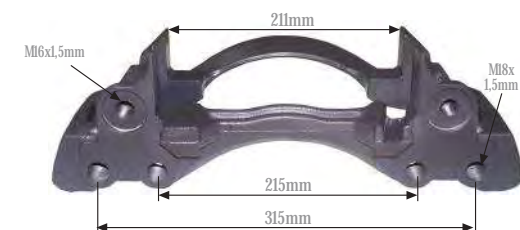

MAY Kit No. **6250-05**

Org. Kit Ref. No. --

Application. **RENAULT MDLUM**

Caliper Carrier 19,5" (Right)
Kaliper Taşıyıcı 19,5" (Sağ)

MAY Kit No. **6250-06**

Org. Kit Ref. No. --

Application. **SAF JUMBO**