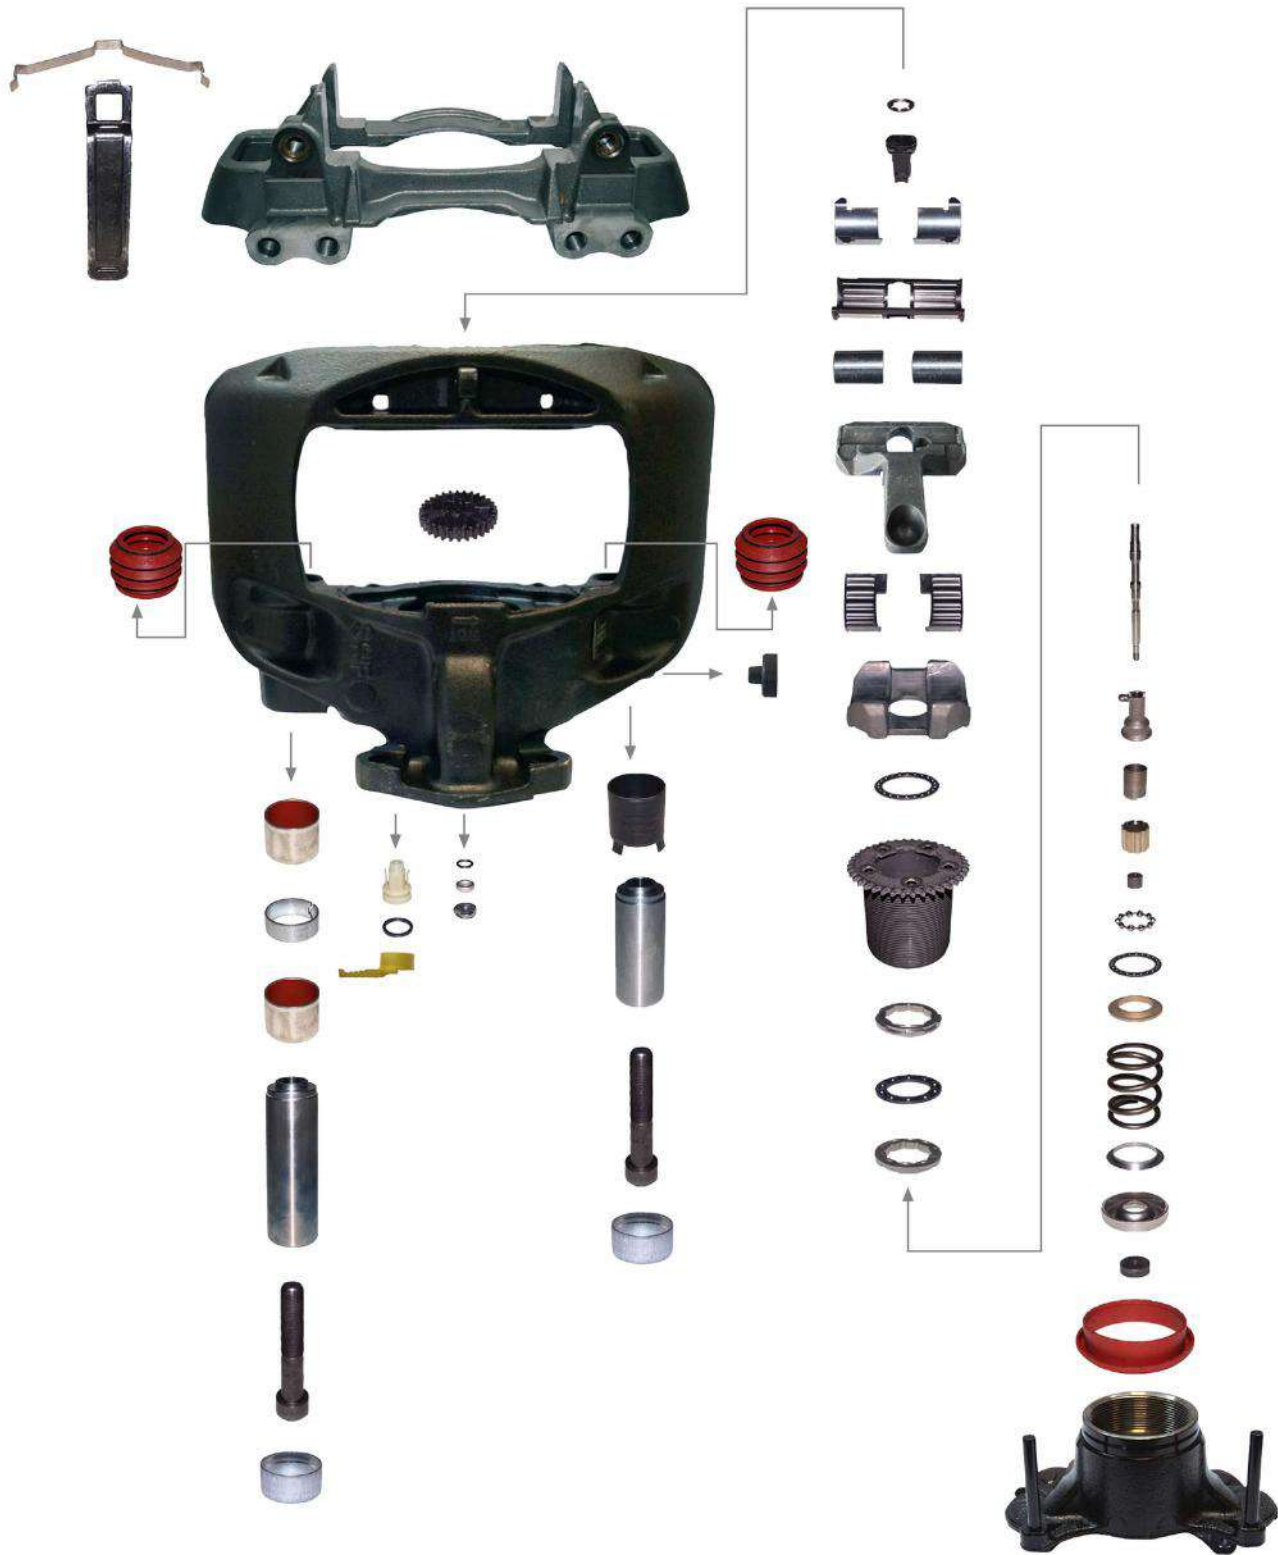

MODUL T HLDX 22,5"

TYPE CALIPER