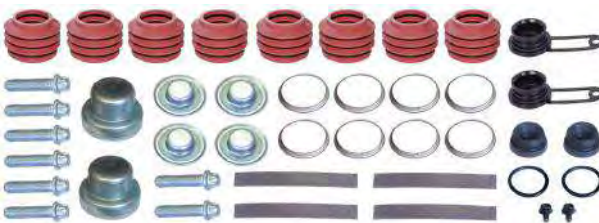

MAY Kit No. **6301-03**

Org. Kit Ref. No. 87406

Application. MARK II, MARK III, MARK IV

Caliper Seals & Boots Repair Kit
Kaliper Keçe & Körük Tamir Takımı

MAY Kit No. **6301-08**

Org. Kit Ref. No. 94661

Application. MARK II, MARK III, MARK IV