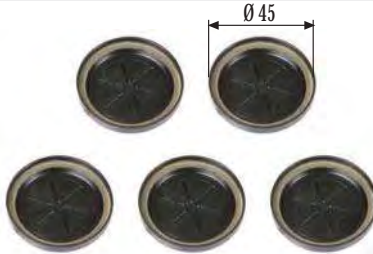

Application. All SB 6..., SB 7..., SN 6..., SN 7... Series

Caliper Caps (Ø42)
Kaliper Kapları (Ø 42)

MAY Kit No. **6020-03**

Org. Kit Ref. No. --

Application. SN 6..., SN 7..., SK 7... Series

Caliper Caps (Ø45)
Kaliper Kapları (Ø 45)