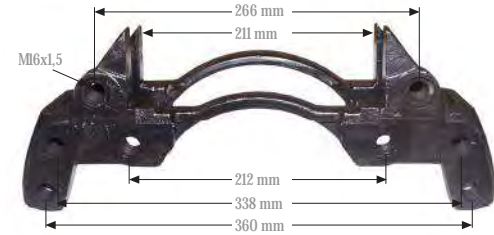

Caliper Carrier 22,5"
Kaliper Taşıyıcı 22,5"

MAY Kit No. 6050-08

Org. Kit Ref. No. K 011137 • ZF Ref.no: 0501008023

Application. SN 7...

Caliper Carrier 19,5"
Kaliper Taşıyıcı 19,5"

MAY Kit No. 6050-09

Org. Kit Ref. No. K003673 / K001105