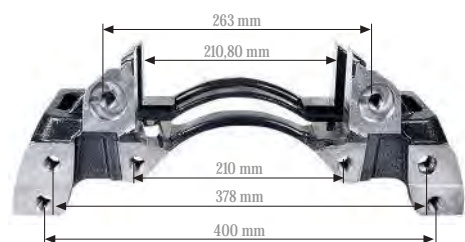

Application. MAN 12.153, OTOKAR (SULTAN), BMC PROBUS, ISUZU

Caliper Carrier 22,5" (Right)
Kaliper Taşıyıcı 22,5" (Sağ)

MAY Kit No. 6250-18

Org. Kit Ref. No. --

Application. --

Caliper Carrier 22,5" (Left)
Kaliper Taşıyıcı 22,5" (Sol)