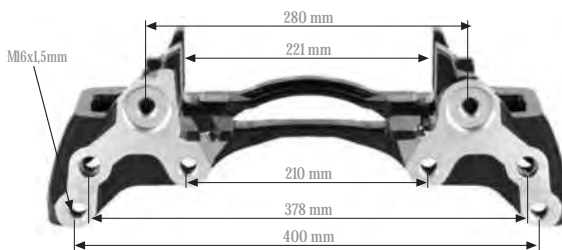

Caliper Carrier 22,5" (Right)
Kaliper Taşıyıcı 22,5" (Sağ)

NEW

MAY Kit No. **6250-35**
Org. Kit Ref. No.
Application. MAXX 22L • MERCEDES AROCS FRONT

WBC

1000 V-G
1300 V-G
1600 V-G
CARRIERS