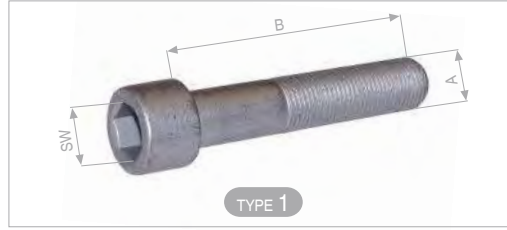

Parts suitable for DUCO type calipers

BOLTS

Civatalar

MAY NO	A	B	SW	TYPE
ZS-0953	M20x2	125	17	1
ZS-1132	M20x2	80	17	1