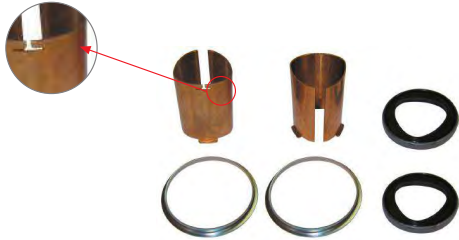

Org. Kit Ref. No. --

Application. ELSA 195, ELSA 225, EX 225

Caliper Adjusting Mechanism Sealings Repair Kit
Kaliper Ayar Mekanizması Keçeleri Tamir Takımı

MAY Kit No. **6175-04**

Org. Kit Ref. No. --

Application. --