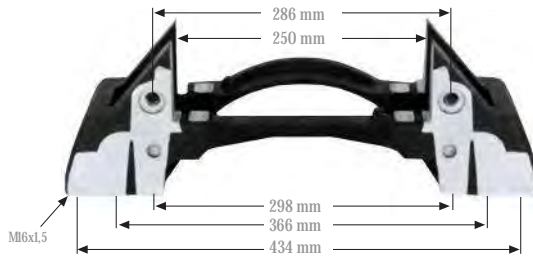

Caliper Carrier 22,5" Kaliper Taşıyıcı 22,5"

MAY Kit No. **6050-31**

Org. Kit Ref. No. KN K004680

Application. BPW AXLE - SN 7