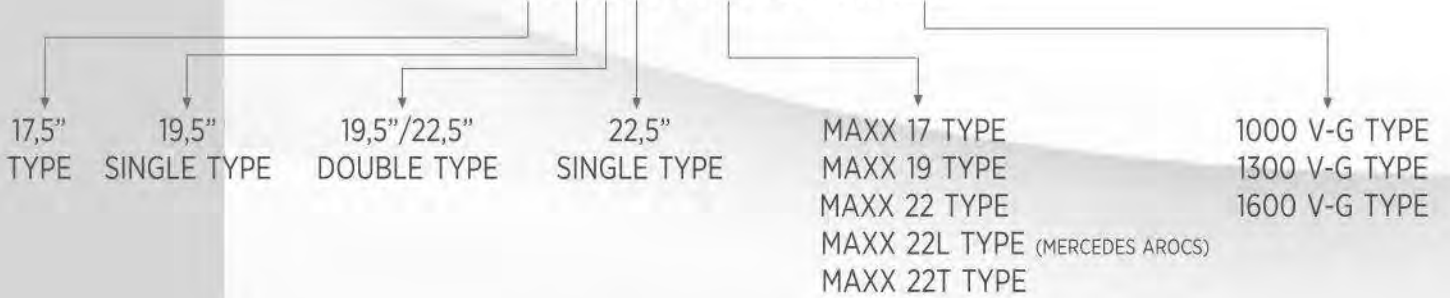

WBC TYPE CALIPER