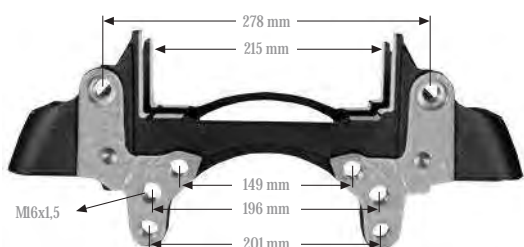

Org. Kit Ref. No. K007475 / Z000968

Application. SK 7, SCHMITZ TRAILER

Caliper Carrier 19,5" (Right)

Kaliper Taşıyıcı 19,5" (Sağ)

MAY Kit No. **6050-27**

Org. Kit Ref. No. KN K001497

Application. BPW AXLE

Caliper Carrier 22,5"