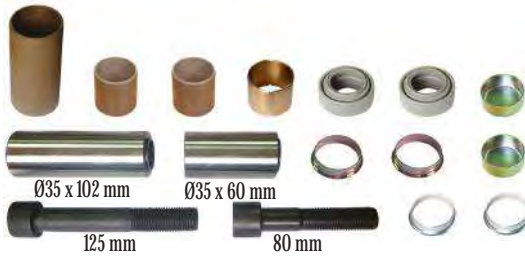

Caliper Guides & Dust Cover Repair Kit
Kaliper Mil & Toz Kapađı Tamir Takımı

MAY Kit No. **6150-09**

Org. Kit Ref. No. --

Application. LRG 578/579