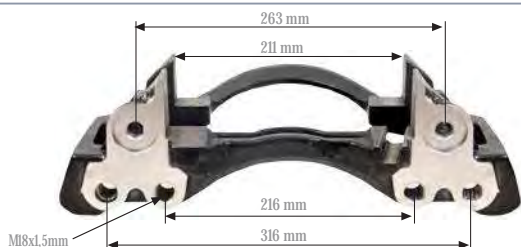

Caliper Carrier 19,5" (Right)

Kaliper Taşıyıcı 19,5" (Sağ)

MAY Kit No. **6250-28**

Org. Kit Ref. No. --

Application. **SAF AXLE**

WBC

1000 V-G
1300 V-G
1600 V-G
CARRIERS