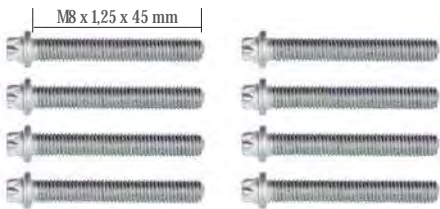

Caliper Cover Bolt Repair Kit

Kaliper Kapak Civata Takýmý

MAY Kit No. **6018-07**

Org. Kit Ref. No. --

Application. SB 5-SB6/7 - SB 7 RADIAL

NEW