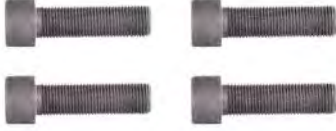

MAY Kit No. **8100-23**

Org. Kit Ref. No. --

Application. BRB

Caliper Circlip Repair Kit

Kaliper Kilitleme Sacı Tamir Takımı

MAY Kit No. **8100-24**

Org. Kit Ref. No. --

Application. BRB