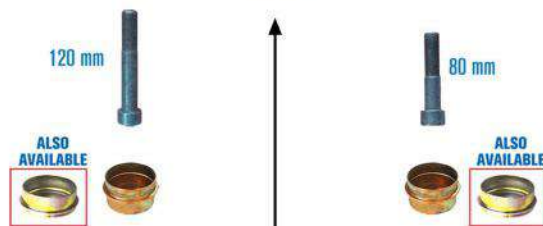

42
güvenli yıl
years of safety

FOR
22,5" SINGLE
PISTON
TYPE CALIPER REPAIR KITS

WBC

19,5"
22,5"
Double
Piston
22,5"
Single
Piston

22,5" SINGLE PISTON TYPE CALIPER

22,5" SINGLE PISTON

Type Caliper Repair Kits