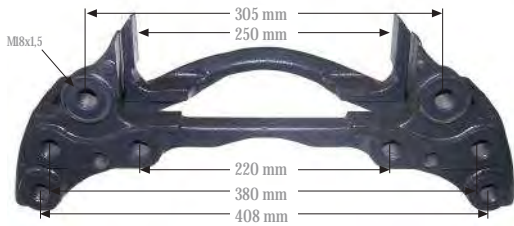

Caliper Carrier 22,5"
Kaliper Taşıyıcı 22,5"

MAY Kit No. **6190-04**

Org. Kit Ref. No. 68324200

Application. **LRG 571, LUCAS JJ47, ELSA 2, MAN TGA**