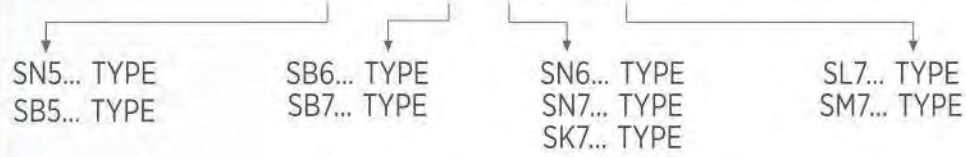

KN TYPE CALIPER