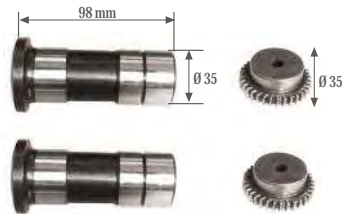

Caliper Pistons & Pignons Repair Kit (Left)

Kaliper Piston & Pinyon Tamir Takýmý (Sol)

MAY Kit No. **6115-02**

Org. Kit Ref. No. --

Application. DX.225