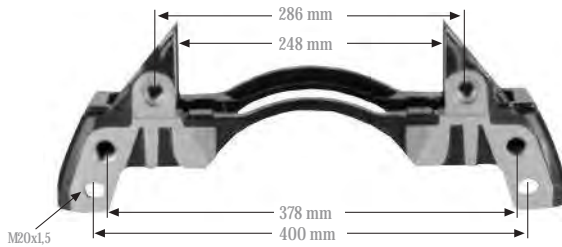

Caliper Carrier 22,5" Kaliper Taşıyıcı 22,5"

MAY Kit No. **6050-33**

Org. Kit Ref. No. KN K001525

Application. RENAULT Ref.no: 5021175296 • SCANIA Ref.no: 2121598
SMB AXLE - SB 7, SN 7