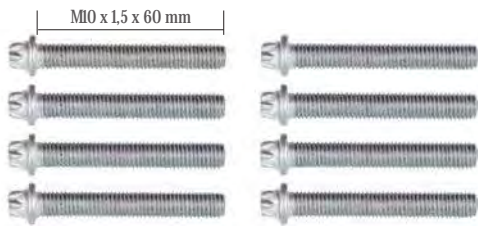

Caliper Cover Bolt Repair Kit

Kaliper Kapak Civata Takýmý

MAY Kit No. **6018-08**

Org. Kit Ref. No. --

Application. SB 5-SB6/7 - SB 7 RADIAL

NEW

Caliper Cover Bolt Repair Kit

Kaliper Kapak Civata Takýmý