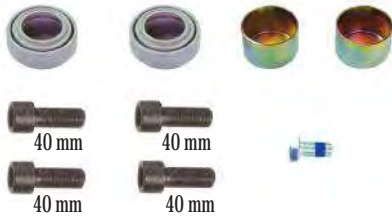

Caliper Dust Boots & Bolts Repair Kit
Kaliper Toz K r d  & Civata Tamir Takımı

MAY Kit No. **6170-13**

Org. Kit Ref. No. MCK 1087

Application. ELSA 2