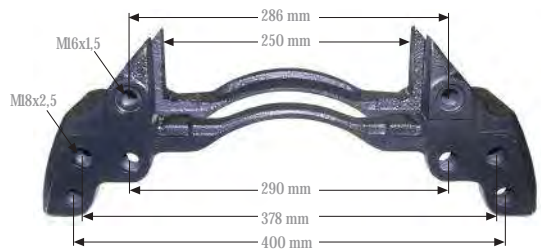

Application. SB 7, SN 7, MAN TGA ZF-AXLE

Caliper Carrier 22,5"

Kaliper Taşıyıcı 22,5"

MAY Kit No. **6050-04**

Org. Kit Ref. No. K001510 / K108814K50

DAF AXLE Ref.no: 1603322 • RENAULT Ref.no: 5021171540

Application. SB 7, SN 7, IVECO, OTOKAR KENT