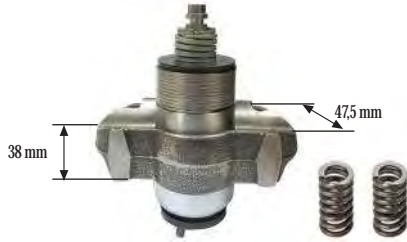

Caliper Adj. Mech. Housing (Thick) 80,4mm (Slotted)
Kaliper Ayar Mek. Yatađý (Kalın) 80,4mm/114mm (Yarıklý)

MAY Kit No. **6208-06**

Org. Kit Ref. No. --

Application. --

Caliper Adj. Mech. Housing (Thick) 80,4mm (with Pin)
Kaliper Ayar Mek. Yatađý (Kalın) 80,4mm/114mm (Pimli)