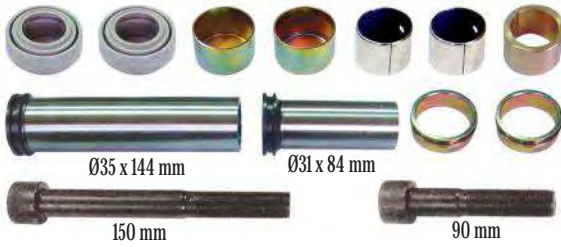

Caliper Guides & Bushing Repair Kit
Kaliper Mil & Burç Tamir Takımı

MAY Kit No. **6170-01**

Org. Kit Ref. No. --

Application. --