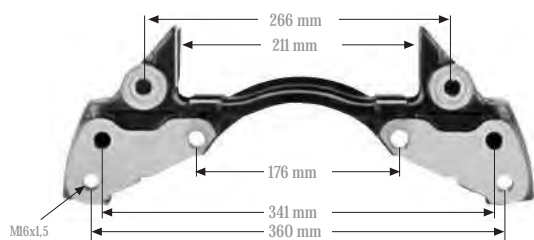

Caliper Carrier 19,5" Kaliper Taşıyıcı 19,5"

MAY Kit No. **6050-35**

Org. Kit Ref. No. KN K001494 • MERCEDES ATEGO Ref.no: 000 421 1306

SAF AXLE Ref.no: 8 531 7003 400 • SCANIA Ref.no: 2121595
RENAULT Ref.no: 5021 171 542

Application. SB 6