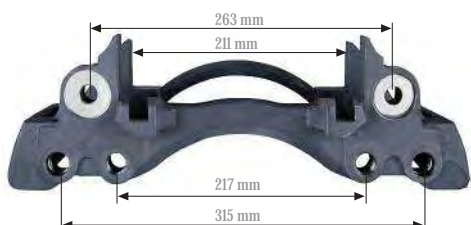

Caliper Carrier 19,5" (Right-Left)

Kaliper Taşıyıcı 19,5" (Sağ-Sol)

MAY Kit No. **6250-26**

Org. Kit Ref. No. --

Application. --