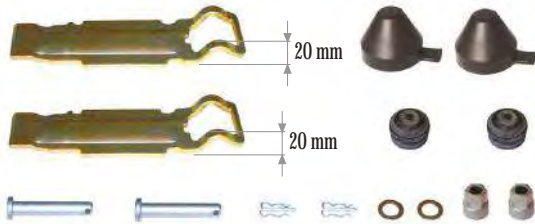

Caliper Pad Retainer Repair Kit
Kaliper Balata Tutucu Tamir Takımı

MAY Kit No. **6003-03**

Org. Kit Ref. No. --

Application. SB 7..., SN 7... Series