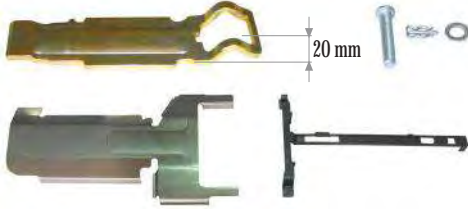

Caliper Pad Retainer Repair Kit

Kaliper Balata Tutucu Tamir Takımı

MAY Kit No. **6002-32**

Org. Kit Ref. No. K 000884

Application. SB 7..., SN 7...Series