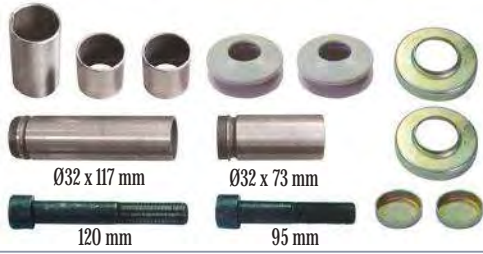

D3

Type Caliper Repair Kits

D3 SERIES CALIPERS LRG 524/525/526/527/528/529/532/533/562/563/622/623		AXLE / AKS		MAY REPAIR KITS MAY Tamir Takımları
Vehicles / Araçlar	Models / Modeller	Left/Sol	Right/Sağ	
MERCEDES	OMNIBUS (0350, 0403, 0404) TRAVEGO	LRG 532	LRG 533	6130-01, 6131-01, 6133-01, 6133-02, 6134-01, 6134-02, 6135-01, 6135-02, 6136-01, 6137-01, 6138-01, 6139-01, 6140-01, 6141-01, 6142-01, 6142-02
		LRG 622	LRG 623	
DENNIS	LANCE 2F AXLE	LRG 528	LRG 529	6130-01, 6131-01, 6131-02, 6132-01, 6132-02, 6133-01, 6133-02, 6134-01, 6134-02, 6135-01, 6135-02, 6136-01, 6137-01, 6138-01, 6139-01, 6140-01, 6141-01, 6142-01, 6142-02
KASSBOHRER	S215HDH, S215NR, S300NC	LRG 528	LRG 529	6130-01, 6131-01, 6131-02, 6132-01, 6132-02, 6133-01, 6133-02, 6134-01, 6134-02, 6135-01, 6135-02, 6136-01, 6137-01, 6138-01, 6139-01, 6140-01, 6141-01, 6142-01, 6142-02
	S315HD, SETRA CITY BUS			
MAN	FRH422	LRG 524	LRG 525	6130-01, 6131-01, 6131-02, 6132-03, 6132-04, 6133-01, 6133-02, 6134-01, 6134-02, 6135-01, 6135-02, 6136-01, 6137-01, 6138-01, 6139-01, 6140-01, 6141-01, 6142-01, 6142-02
	F2000 (94 to 96), F90 (93+)			
RVI (RENAULT)	MAGNUMAE (92 to 97)	LRG 526	LRG 527	6130-01, 6131-01, 6131-02, 6132-03, 6132-04, 6133-01, 6133-02, 6134-01, 6134-02, 6135-01, 6135-02, 6136-01, 6137-01, 6138-01, 6139-01, 6140-01, 6141-01, 6142-01, 6142-02
	PREMIUM (96 to 97)			

Caliper Guides & Seals Repair Kit
Kaliper Mil & Keçe Tamir Takımı

MAY Kit No. **6130-01**

Org. Kit Ref. No. SJ 4011 / MCK 1213 / SJ 1228

DENNIS Ref.no: 65507911 • MERCEDES Ref.no: 000 420 0276

MAN Ref.no: 81.50802.6008 • 81.50802.6009

Application. LRG 524, 525, 526, 527, 528, 529, 532, 533, 562, 563