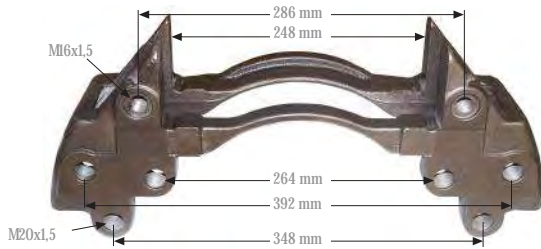

Caliper Carrier 22,5"

Kaliper Taşıyıcı 22,5"

MAY Kit No. **6050-04**

Org. Kit Ref. No. K001510 / K108814K50

DAF AXLE Ref.no: 1603322 • RENAULT Ref.no: 5021171540

Application. SB 7, SN 7, IVECO, OTOKAR KENT