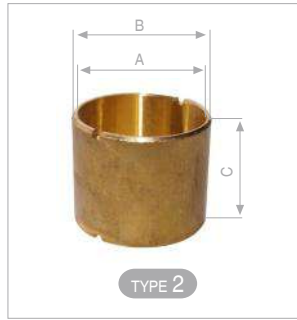

PARTS FOR D3 TYPE CALIPERS

BUSHINGS

Burçlar

TYPE 2

MAY NO	A	B	C	TYPE
ZO-1005	32	36	62	1
ZO-1167	32	36	42	1
ZO-1006	32X33	36	30	2
ZS-0970	50	55	20,5	3

STEEL CAPS

Sac Kapaklar

MAY NO	A	B	C	TYPE
ZO-1008	-	37	10,5	1
ZO-1007	31	59,	17	2