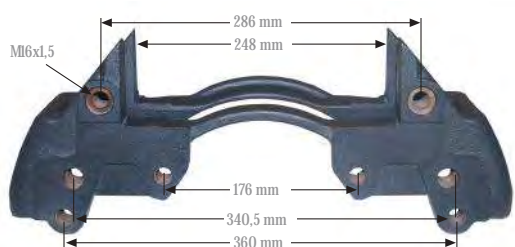

Caliper Carrier 22,5" (Sağ-Sol)

Kaliper Taşıyıcı 22,5" (Right-Left)

MAY Kit No. **6050-21**

Org. Kit Ref. No. K001275 • MERCEDES DAIMLER Ref.no: 000 421 2506

Application. SN 7