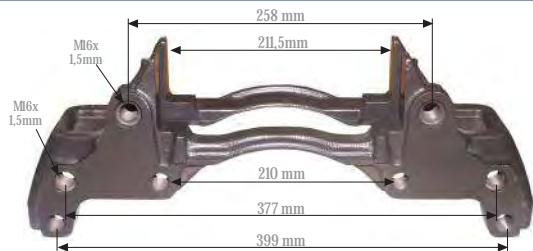

Caliper Carrier 22,5"
Kaliper Taşıyıcı 22,5"

MAY Kit No. **6750-02**

Org. Kit Ref. No.

Application. **HLDX MODUL-T • SAF AXLE**