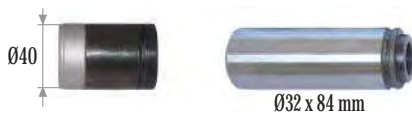

Caliper Guide & Rubber Bush Repair Kit
Kaliper Mil & Kauçuk Burç Tamir Takımı

MAY Kit No. 6002-61

Org. Kit Ref. No. --

Application. SN 7...