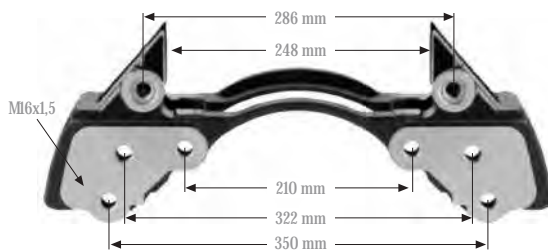

Caliper Carrier 22,5"
Kaliper Taşıyıcı 22,5"

MAY Kit No. 6050-40

Org. Kit Ref. No. -

Application. MERCEDES OLD MODEL REAR - SB 7...

NEW