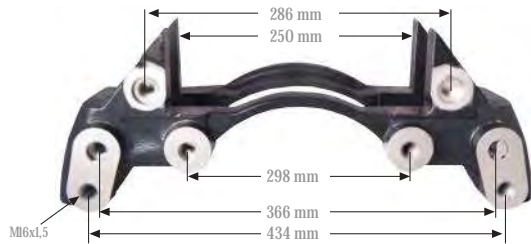

Caliper Carrier 22,5" Kaliper Taşıyıcı 22,5"

MAY Kit No. **6050-34**

Org. Kit Ref. No. KN K000028

Application. MERCEDES AXOR Ref.no: 000 421 1206
SB 7, SN 7