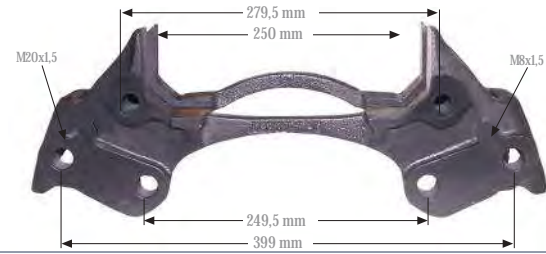

Caliper Carrier 22,5"
Kaliper Taşıyıcı 22,5"

MAY Kit No. **6190-11**

Org. Kit Ref. No. 68320717-6

Application. MAN 463