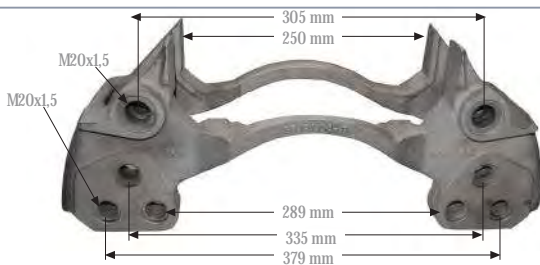

Caliper Carrier 22,5"

Kaliper Taþıyıcı 22,5"

MAY Kit No. **6190-10**

Org. Kit Ref. No. 68321350 - BDA429

Application. D LISA • DENNIS ELITE TRUCK