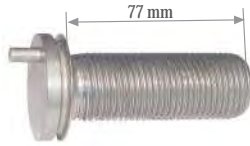

MAXX 19

Type Caliper Repair Kits

Caliper Calibration Bolt (with Pin)

Kaliper Ayar Civatası (Pimli)

MAY Kit No. **6202-10**

Org. Kit Ref. No. --

Application. MAXX 22 • MERCEDES AROCS