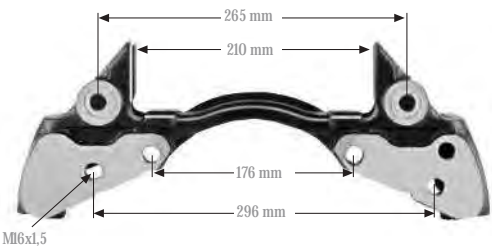

Caliper Carrier 19,5" (Right)

Kaliper Taşıyıcı 19,5" (Sağ)

MAY Kit No. **6050-27**

Org. Kit Ref. No. KN K001497

Application. BPW AXLE