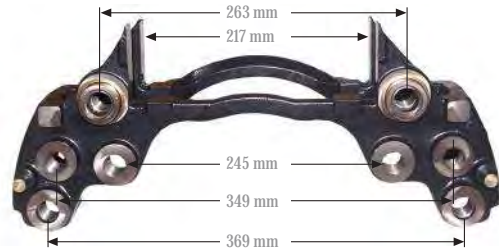

**B/C DUCO, D DUCO RADIAL/AXIAL
LE DUCO**

Caliper Carrier 19,5" (Right-Left)

Kaliper Taşıyıcı 19,5" (Sağ-Sol)

MAY Kit No. **6190-01**

Org. Kit Ref. No. 68323539

Application. DUCO