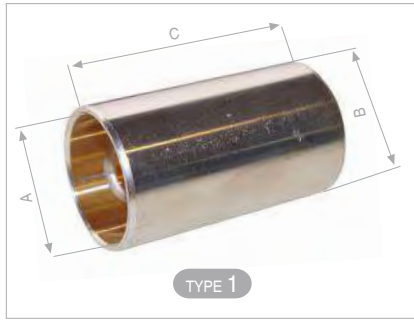

PARTS FOR D3 TYPE CALIPERS

BUSHINGS

Burçlar

TYPE 1