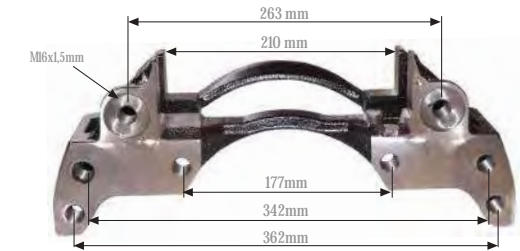

Caliper Carrier 19,5" (Right)
Kaliper Taşıyıcı 19,5" (Sağ)

MAY Kit No. **6250-04**

Org. Kit Ref. No. 40195038 • DAF Ref.no: 877931

Application. --