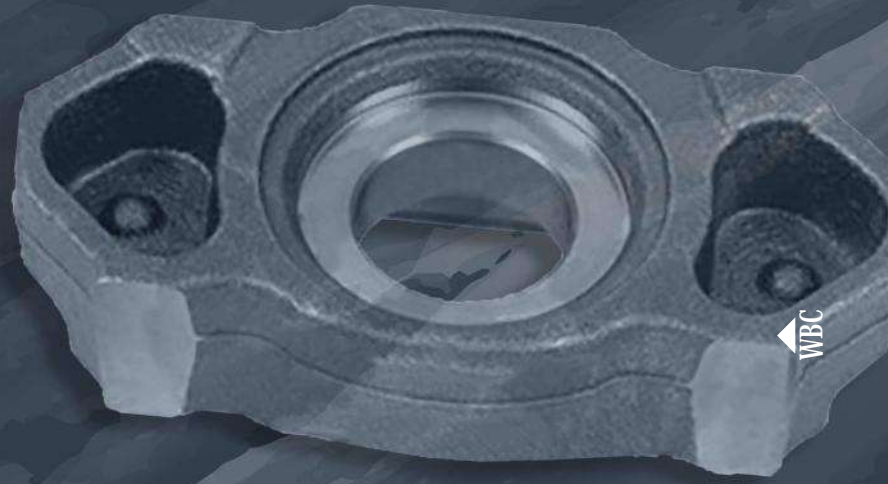

FOR

MAXX 19

TYPE CALIPER REPAIR KITS

WBC

MAXX
SERIES

42
güvenli yıl
years of safety

CALIPER 2022
KALİPER 2022

MAX
FREN
SİSTEMLERİ
BRAKE SYSTEMS