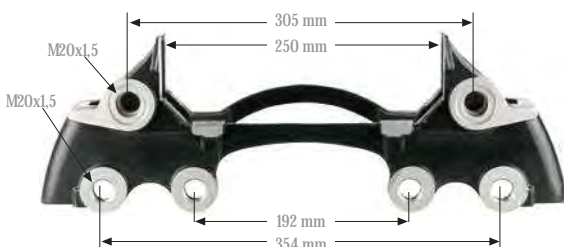

Org. Kit Ref. No. --

Application. C LISA, D LISA

NEW

Caliper Carrier 22,5"

Kaliper Taþıyıcı 22,5"

MAY Kit No. **6190-10**

Org. Kit Ref. No. 68321350 - BDA429

Application. D LISA • DENNIS ELITE TRUCK