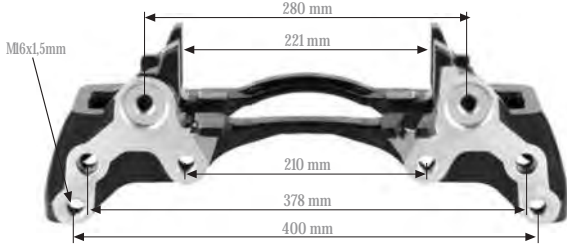

WBC CARRIERS

Caliper Carrier 22,5" (Left)
Kaliper Taşıyıcı 22,5" (Sol)

MAY Kit No. **6250-36**

Org. Kit Ref. No.

Application. **MAXX 22L • MERCEDES AROCS FRONT**

NEW