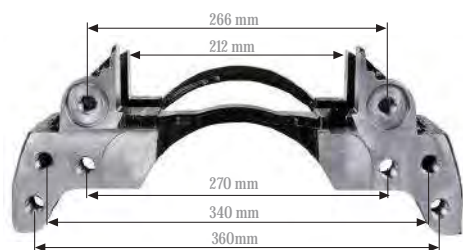

Caliper Carrier 19,5" (Right)

Kaliper Taşıyıcı 19,5" (Sağ)

MAY Kit No. **6250-24**

Org. Kit Ref. No. --

Application. --