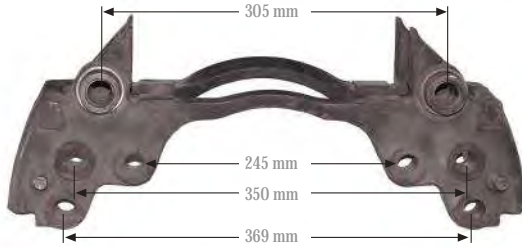

Caliper Carrier 22,5"

Kaliper Taşıyıcı 22,5"

MAY Kit No. **6190-07**

Org. Kit Ref. No. 68322778

Application. LRG 639 • MAN Ref.no: 81508046238 • VOLVO Ref.no: 3092253