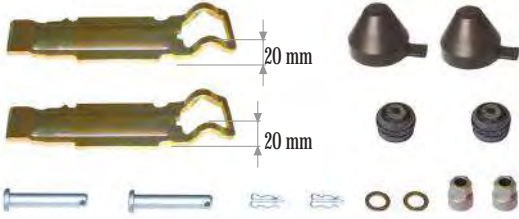

Caliper Pad Retainer Repair Kit

Kaliper Balata Tutucu Tamir Takımı

MAY Kit No. **6003-03**

Org. Kit Ref. No. --

Application. SB 7..., SN 7...Series