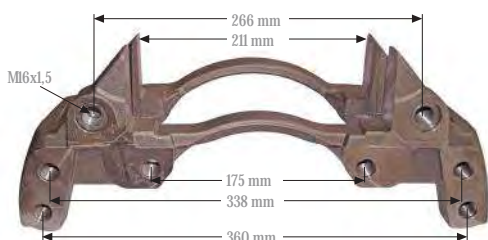

Caliper Carrier 19,5"

Kaliper Taşıyıcı 19,5"

MAY Kit No. **6050-07**

Org. Kit Ref. No. K 001926 / K000690 / Z000702

MERCEDES ATEGO Ref.no: 000 421 3106 - 000 421 2006

SCANIA Ref.no: 2121592 • RENAULT Ref.no: 5021210478

Application. SB 6..., SN 6...