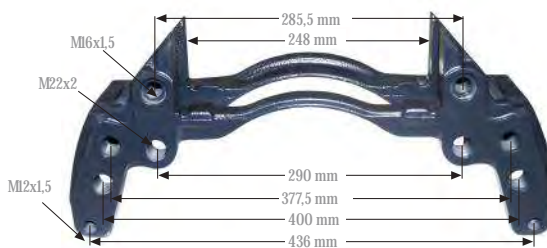

Caliper Carrier 22,5"

Kaliper Taşıyıcı 22,5"

MAY Kit No. **6050-05**

Org. Kit Ref. No. K011479 / K001528 / Z006590

DAF Ref.no: 1689314

Application. SB 7, SN 7

Caliper Carrier 22,5" (Old Model)

Kaliper Taşıyıcı 22,5" (Eski Model)