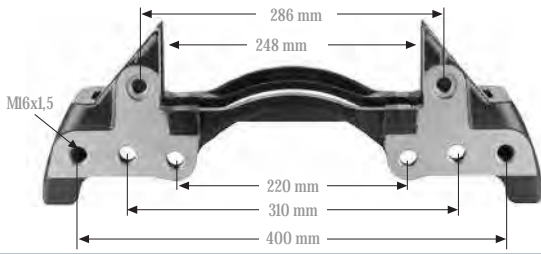

Caliper Carrier 22,5"
Kaliper Taşıyıcı 22,5"

MAY Kit No. 6050-38

Org. Kit Ref. No. KN K001521

Application. SB 7... , BPW AXLE

NEW