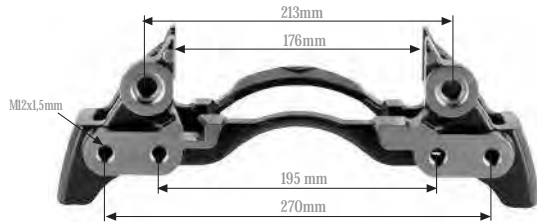

WBC CARRIERS

Caliper Carrier 17,5" (Right)
Kaliper Taşıyıcı 17,5" (Sağ)

NEW

MAY Kit No. **6250-29**
Org. Kit Ref. No. 613 174 157 4
MERCEDES Ref. no: 001 317 41 57
Application. PAN 17