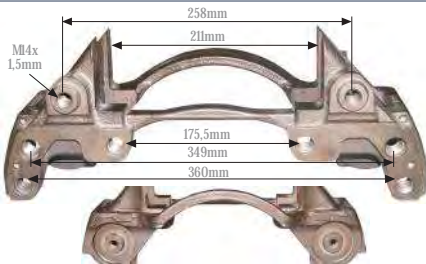

MAY Kit No. **6350-01**

Org. Kit Ref. No. --

Application. **MARK IV DB 22**

Caliper Carrier 19,5"
Kaliper Taşıyıcı 19,5"

MAY Kit No. **6350-02**

Org. Kit Ref. No. 92559

Application. **SAF**

Caliper Carrier 22,5" (Right-Left)
Kaliper Taşıyıcı 22,5" (Sağ-Sol)