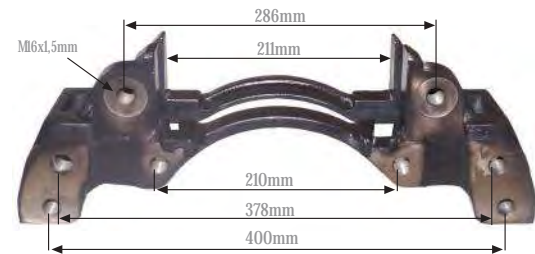

WBC

1000 V-G
1300 V-G
1600 V-G
CARRIERS

WBC CARRIERS

Caliper Carrier 22,5" (Left)
Kaliper Taşıyıcı 22,5" (Sol)

MAY Kit No. **6250-01**

Org. Kit Ref. No. --

Application. --

Caliper Carrier 22,5" (Right)
Kaliper Taşıyıcı 22,5" (Sağ)