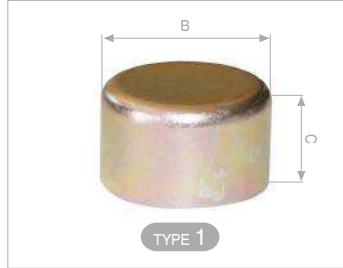

BUSHINGS

Burçlar

MAY NO	A	B	C	TYPE
ZO-1268	32	36	55	1

PARTS FOR DX TYPE CALIPERS

STEEL CAPS

Sac Kapaklar

MAY NO	A	B	C	TYPE
ZO-0818	-	42	28	1
ZO-1439		37	25	1
ZO-1648		37	18	1

RUBBER SEALS