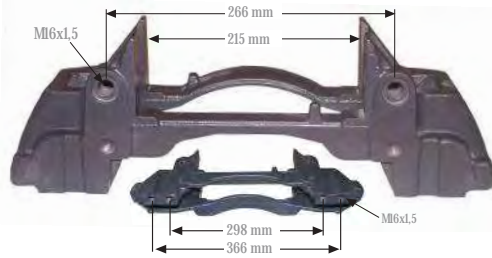

Caliper Carrier 22,5"
Kaliper Taşıyıcı 22,5"

MAY Kit No. 6050-11

Org. Kit Ref. No. K012619 / Z006715

SCANIA Ref.no: 2379697 • DAF Ref.no: 907356

Application. BPW, SK 7