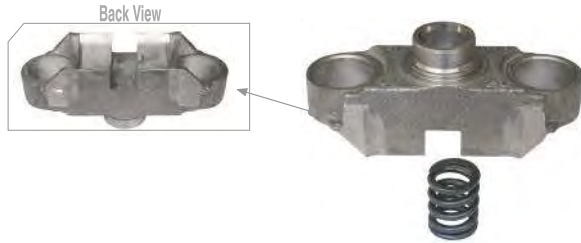

Caliper Bridge Assembly

Kaliper Köprü Bađlantýsý

MAY Kit No. 6311-02

Org. Kit Ref. No. 92909

Application. MODUL X