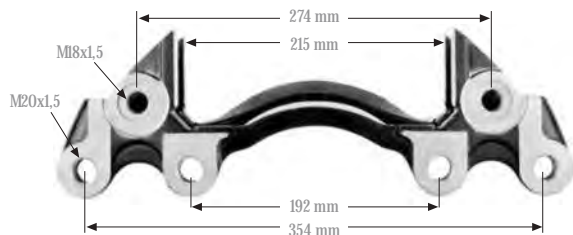

Caliper Carrier 22,5"

Kaliper Taþıyıcı 22,5"

MAY Kit No. **6190-28**

Org. Kit Ref. No. 68321281

Application. D LISA • RENAULT MAGNUM

NEW

C LISA / D LISA
Type Caliper Repair Kits

Caliper Carrier 19,5"
Kaliper Taşıyıcı 19,5"