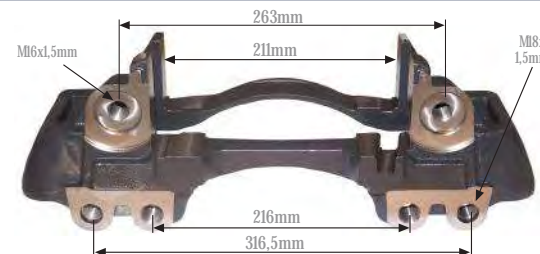

Caliper Carrier 22,5" (Right)

Kaliper Taşıyıcı 22,5" (Sağ)

MAY Kit No. **6250-10**

Org. Kit Ref. No. 6401950690 / 6401950750

SAF Ref.no: 3080007221 / 3080007420

Application. --