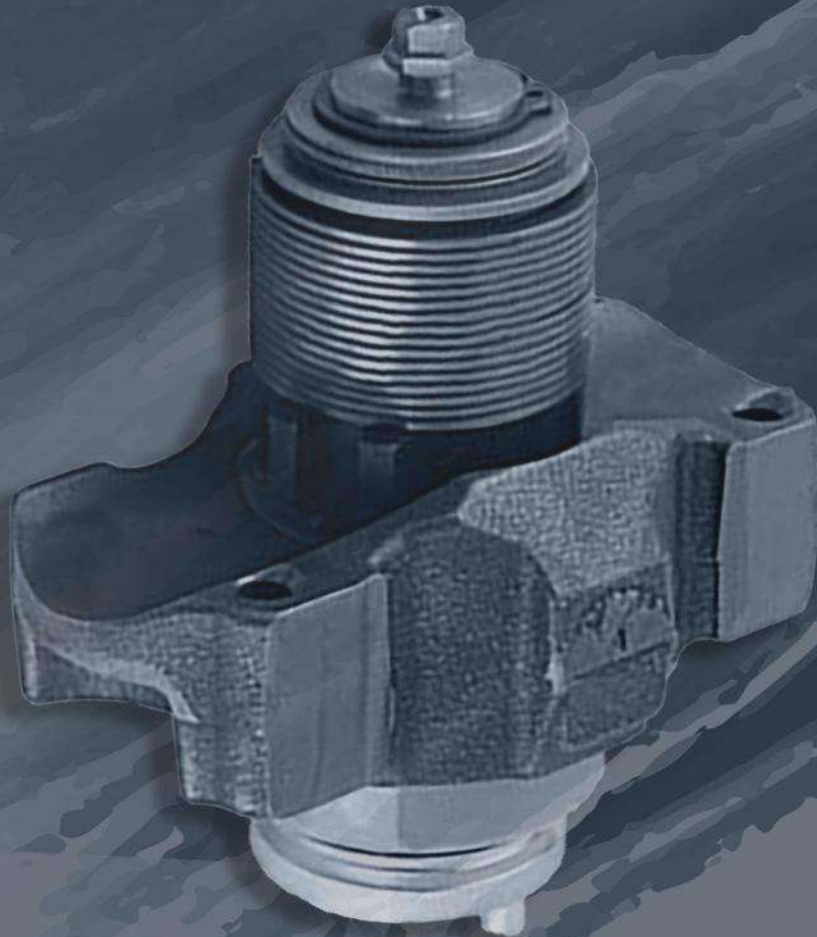

42
güvenli yıl
years of safety

CALIPER 2022
KALİPER 2022

MAVY
FREN
SİSTEMLERİ
BRAKE SYSTEMS

WBC

MAXX
SERIES