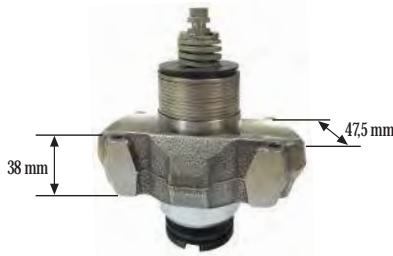

Caliper Adj. Mech. Housing (Thick) 80,4mm (Slotted)
Kaliper Ayar Mek. Yatađý (Kalın) 80,4mm/114mm (Yarıklý)

MAY Kit No. **6208-06**

Org. Kit Ref. No. --

Application. --

Caliper Adj. Mech. Housing (Thick) 80,4mm (with Pin)
Kaliper Ayar Mek. Yatađý (Kalın) 80,4mm/114mm (Pimli)