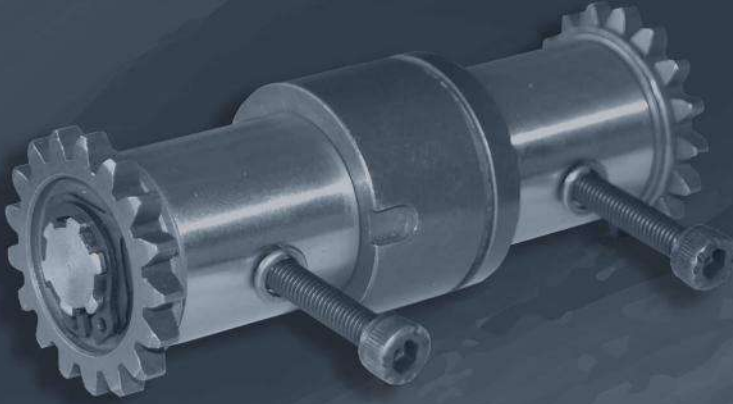

FOR
MARK
II,III,IV DB 22
TYPE CALIPER REPAIR KITS