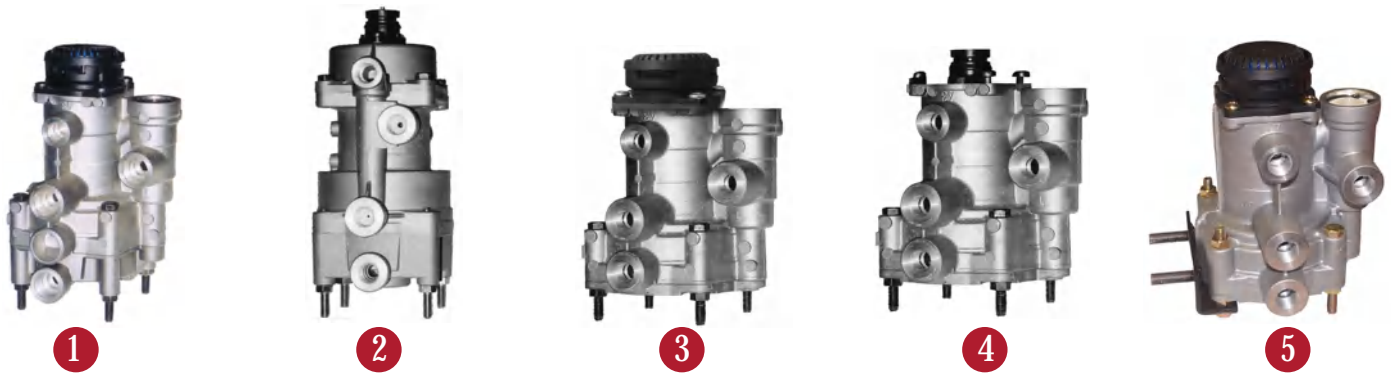

TRAILER CONTROL VALVE | DORSE KONTROL VALFİ