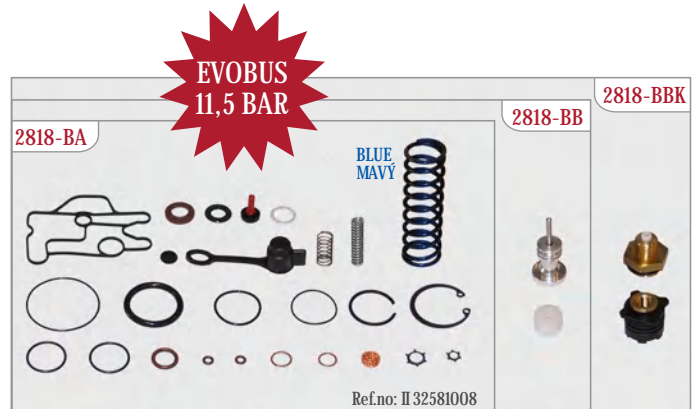

MAY No	OEM Ref. No.	Type	Technical Details	MAY Kit. No.	Vehicles
2818-28	KN LA 9038	1	Ports1=M22x1,5 • Port 21=FLANGE • Port 22=M16x1,5 Voss 10 BAR • Heater: 2818-C	2818-AB/ABK/DA	
2818-29	KN LA 9024	1	Ports1,21=M22x1,5 • Port 22=M16x1,5 Voss 11,5 BAR • Heater: 2818-C	2818-BA/BB/BBK 2818-G/GA	MERCEDES EVOBUS Ref.no: A 000 430 5515
2818-30	KN ZB 4528	2	Ports1,21=M22x1,5 • Port 22=M16x1,5 Voss • 11,5 BAR Heater: 2818-C • 2818-29 + 2473-10	2818-BA/BB/BBK 2818-G/GA	MERCEDES EVOBUS Ref.no: A 002 431 3915
2818-31	KN ZB 4564	2	Ports1,21=M22x1,5 • Port 22=M16x1,5 Voss • 11,5 BAR Heater: 2818-C • 2818-17 + 2473-10	2818-BA/BB/BBK 2818-G/GA	MERCEDES EVOBUS Ref.no: A 002 431 1415
2818-32	KN ZB 4806	3	Ports1,21=M22x1,5 • Port 22=M16x1,5 Voss • 10 BAR Heater: 2818-C • 2818-12 + 2527-01	2818-D/DK/DKB 2818-F/FA	
2818-33	KN ZB 4809	3	Ports1=M22x1,5 • Port 21= FLANGE • Port 22=M16x1,5 Voss 10 BAR • Heater: 2818-C • 2818-26 + 2527-01	2818-D/DK/DKB 2818-F/FA	MERCEDES AXOR - TRAVEGO Ref.no: A 002 431 2515
2818-34	KN LA 9003	1	Ports1=M22x1,5 • Port 21= FLANGE • Port 22=M16x1,5 Voss 10 BAR	2818-AB/ABK/D/DA 2818-DK/DKB/E/FA	
2818-35	KN LA 9005	1	Ports1,21=M22x1,5 • Port 22=M16x1,5 Voss • 12,3 BAR	2818-A/AK/AB/ABK 2818-B/BK/DA/E/EA	MERCEDES ACTROS Ref.no: A 000 430 9615
NEW 2818-36	KN LA 9003	1	Ports1,21=M22x1,5 • Port 22=M16x1,5 Voss • 10 BAR	2818-D/DK/DKB 2818-F/FA	MERCEDES AXOR - TRAVEGO
NEW 2818-37	KN LA 9007	1	Ports1,21=M22x1,5 • Port 22=M16x1,5 Voss • 10 BAR	2818-D/DK/DKB 2818-F/FA	MERCEDES AXOR - TRAVEGO
NEW 2818-38	KN LA 9008	1	Ports1,21=M22x1,5 • Port 22=M16x1,5 Voss • 10 BAR	2818-D/DK/DKB 2818-F/FA	MERCEDES AXOR - TRAVEGO
NEW 2818-39	KN ZB 4504	2	Ports1,21=M22x1,5 • Port 22=M16x1,5 Voss 12,3 BAR • Heater: 2818-C • 2818-01 + 2473-01	2818-B/BK/BKB 2818-E/EA	MERCEDES ACTROS
NEW 2818-40	KN ZB 4505	2	Ports1,21=M22x1,5 • Port 22=M16x1,5 Voss 12,3 BAR • 2818-05 + 2473-01	2818-B/BK/BKB 2818-E/EA	MERCEDES ACTROS
NEW 2818-41	KN ZB 4506	2	Ports1,21=M22x1,5 • Port 22=M16x1,5 Voss 10 BAR • 2818-13 + 2473-15	2818-D/DK/DKB 2818-F/FA	MERCEDES AXOR - TRAVEGO
NEW 2818-42	KN ZB 4507	2	Ports1,21=M22x1,5 • Port 22=M16x1,5 Voss 10 BAR • 2818-34 + 2473-15	2818-D/DK/DKB 2818-F/FA	MERCEDES AXOR - TRAVEGO
NEW 2818-43	KN ZB 4513	2	Ports1,21=M22x1,5 • Port 22=M16x1,5 Voss 11,5 BAR • Heater: 2818-C • 2818-17 + 2473-10	2818-BA/BB/BBK 2818-G/GA	MERCEDES EVOBUS
NEW 2818-44	KN ZB 4514	2	Ports1,21=M22x1,5 • Port 22=M16x1,5 Voss 12,3 BAR • Heater: 2818-C • 2818-35 + 2473-10	2818-B/BK/BKB 2818-E/EA	MERCEDES ACTROS
NEW 2818-45	KN ZB 4515	2	Ports1,21=M22x1,5 • Port 22=M16x1,5 Voss 10 BAR • Heater: 2818-C • 2818-37 + 2473-15	2818-D/DK/DKB 2818-F/FA	MERCEDES AXOR - TRAVEGO
NEW 2818-46	KN ZB 4519	2	Ports1,21=M22x1,5 • Port 22=M16x1,5 Voss 10 BAR • 2818-38 + 2473-15	2818-D/DK/DKB 2818-F/FA	MERCEDES AXOR - TRAVEGO