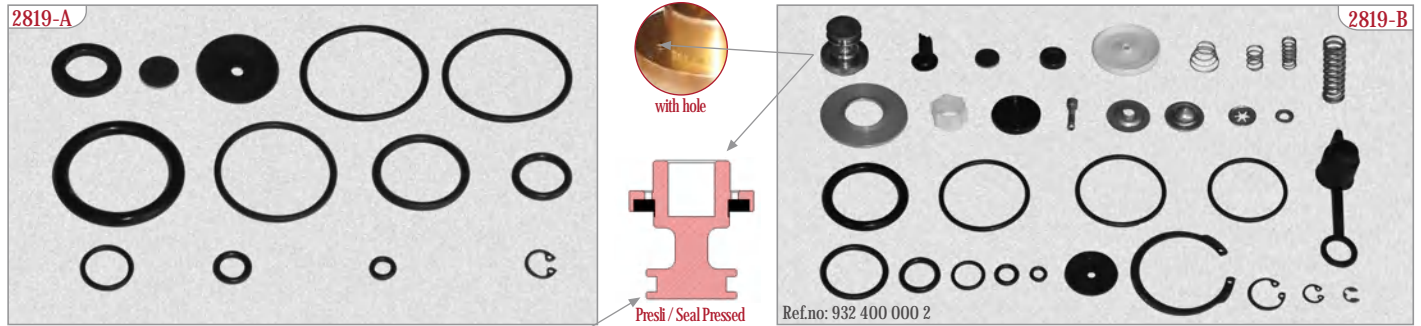

MAY No	OEM Ref. No.	Type	Technical Details	MAY Kit. No.	Vehicles
2819-16	W 932 400 013 0	1	Port 11,21=M22x1,5 • Port 22=M16x1,5 Voss • Port 4/25=M10x1 Voss Port 12=M12x1,5 • Port 24=M22x1,5 Voss • 12 BAR • Heater 2819-F	2819-A/B/2810-B	MERCEDES Ref.no: A001 430 0215
2819-17	W 932 500 016 0	3	Port 11,21=M22x1,5 • Port 22=M16x1,5 Voss • Port 4/25=M10x1 Voss • 12 Bar Port 12=M12x1,5 • Port 24=M22x1,5 Voss • 2819-16 + 2474-03 • Heater: 2819-F	2819-A/B/2810-B	MERCEDES Ref.no: A001 431 1515
2819-18	W 932 400 010 0	1a	Port 11,21=M22x1,5 • Port 22=M16x1,5 Voss • Port 4/25=M10x1 Voss Port 24=M22x1,5 Voss • 10 BAR • Heater 2819-F	2819-BA	
2819-19	W 932 500 017 0	3a	Port 11,21=M22x1,5 • Port 22=M16x1,5 Voss • Port 4/25=M10x1 Voss Port 24=M22x1,5 Voss • 10 BAR • Heater 2819-F • 2819-18+2474-05	2819-A/B/2810-B	
2819-20	W 932 400 014 0	1	Port 11,21=M22x1,5 • Port 22=M16x1,5 Voss • Port 4/25=M10x1 Voss Port 12=M12x1,5 • Port 24=M22x1,5 Voss • 11,5 BAR • Heater 2819-F	2819-BA	MERCEDES EVOBUS-DAIMLER Ref.no: A000 430 6315
2819-21	W 932 500 021 0	2	Port 11,21=M22x1,5 • Port 22=M16x1,5 Voss • Port 4/25=M10x1 Voss • 11,5 Bar Port 12=M12x1,5 • Port 24=M22x1,5 Voss • 2819-20 + 2474-06 • Heater: 2819-F	2819-A/B/2810-B	MERCEDES CİTARO Ref.no: A002 431 3015
2819-22	W 932 400 018 0	1	Port 11,21=M22x1,5 • Port 22=M16x1,5 Voss • Port 4/25=M10x1 Voss Port 12=M12x1,5 • Port 24=M22x1,5 Voss • 12 BAR • Heater 2819-F	2819-BA	MERCEDES EVOBUS Ref.no: A000 430 8815
2819-23	W 932 400 021 0	1	Port 11,21=M22x1,5 • Port 22=M16x1,5 Voss • Port 4/25=M10x1 Voss Port 12=M12x1,5 • Port 24=M22x1,5 Voss • 12,5 BAR • Heater 2819-F	2819-A/B/2810-B	
2819-24	W 932 400 028 0	1	Port 11,21=M22x1,5 • Port 22=M16x1,5 Voss • Port 4/25=M10x1 Voss 9,3 BAR • Heater 2819-F	2819-A/B/2810-B	
2819-25	W 932 500 110 0	2	Port 11,21,24,4/25=M22x1,5 Voss • Port 22=M16x1,5 Voss Port 12=M12x1,5 Voss • 2819-15+2474-03	2819-A/B/2810-B	RENAULT TRUCK
2819-26	W 932 400 004 0	1	Port 11,21=M22x1,5 • Port 22=M16x1,5 Voss Port 12=M12x1,5 • Port 24=M22x1,5 Voss • 9,5 BAR • Heater 2819-F	2819-BA	
2819-27	W 932 400 017 0	1	Port 11,21=M22x1,5 • Port 22=M16x1,5 Voss • Port 4/25=M10x1 Voss • 12 Bar Port 12=M12x1,5 • Port 24=M22x1,5 Voss	2819-BA	
2819-28	W 932 500 006 0	2	Port 11,21=M22x1,5 • Port 22=M16x1,5 Voss Port 12=M12x1,5 • Port 24=M22x1,5 Voss • 12 Bar • 2819-03 + 2474-03	2819-BA	MERCEDES Ref.no: A001 431 8115
2819-29	W 932 500 007 0	2	Port 11,21=M22x1,5 • Port 22=M16x1,5 Voss • Heater: 2819-F Port 12=M12x1,5 • Port 24=M22x1,5 Voss • 12 Bar • 2819-01 + 2474-07	2819-BA	MERCEDES Ref.no: A001 431 8215
2819-30	W 932 500 008 0	2a	Port 11,21=M22x1,5 • Port 22=M16x1,5 Voss Port 12=M12x1,5 • 10 Bar • 2819-02 + 2474-01	2819-BA	
2819-31	W 932 500 009 0	2a	Port 11,21=M22x1,5 • Port 22=M16x1,5 Voss Port 12=M12x1,5 • 10 Bar • 2819-02 + 2474-01	2819-BA	
2819-32	W 932 500 010 0	2a	Port 11,21=M22x1,5 • Port 22=M16x1,5 Voss Port 12=M12x1,5 • 10 Bar • 2819-02 + 2474-01	2819-BA	
2819-33	W 932 500 012 0	2a	Port 11,21=M22x1,5 • Port 22=M16x1,5 Voss Port 12=M12x1,5 • 10 Bar • 2819-02 + 2474-01	2819-BA	
2819-34	W 932 500 XXX X	3	2819-02+2474-03 WOS	2819-BA	
2819-35	W 932 500 XXX X	3	2819-01+2474-03 WOS	2819-BA