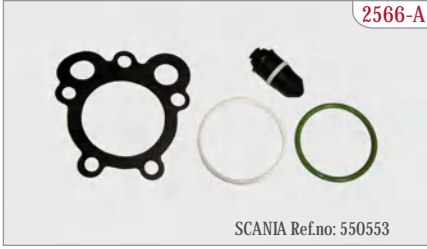

RETARDER REPAIR KIT | ROTERDAR TAMIR TAKIMI

SCANIA
RETARDER
(OLD MODEL)