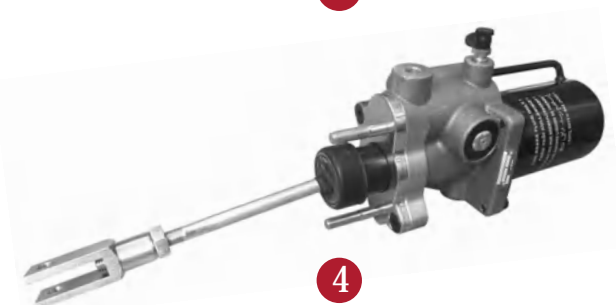

CLUTCH SERVO UNIT | HAVALI DEBRÝAJ MERKEZÝ

1

2

3

4

03
CLUTCH & GEARBOX SYSTEMS
DEBRÝAJ & PANZIMAN SÝSTEMLERÝ

MAY No	OEM Ref. No.	Type	Technical Details	MAY Kit. No.	Vehicles
3013-01	CLY APGA 1605	1	10 BAR	3013-A/AK	VOLVO, MERCEDES, BMC, DODGE, FORD (CARGO)
3013-02	CLY	2	10 BAR	3013-B	FORD (2626,3226,3227)
3013-03	CLY	3	10 BAR	3013-BK	FORD CARGO (2517, 2520)
3013-04	CLY	4	10 BAR	3013-BK	MAGIRUS