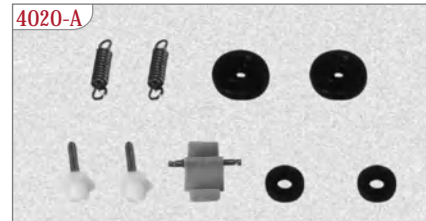

- Vehicle Details:
MERCEDES, MAN, SETRA, ISUZU

DOOR SOLENOID VALVE | KAPI SELENOİD VALFİ

4020-01 | Ref.no: SANOZ TYPE

- Vehicle Details:
MERCEDES, MAN, MAGIRUS, SANOZ

EXHAUST, ADBLUE & RETARDER SYSTEMS

EGZOS, ADBLUE & ROTERDAR SİSTEMLERİ