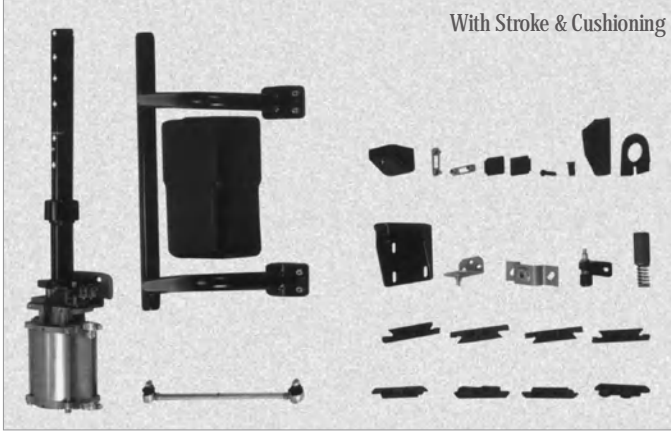

DOOR OPERATING CYLINDER | KAPI SİLİNDİRİ

4008-01 | Ref.no: BOODE SPG93320

- Vehicle Details:
  MERCEDES, MAN, SETRA, ISUZU