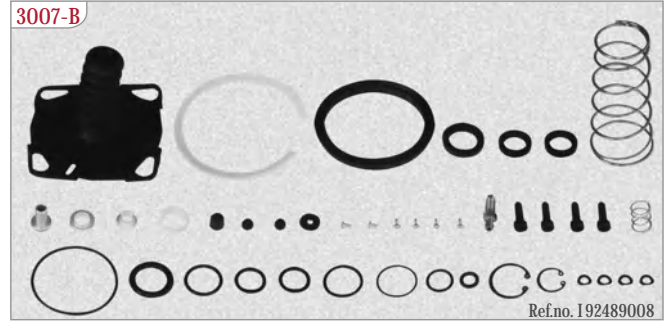

CLUTCH SERVO UNIT | HAVALI DEBRÝAJ MERKEZÝ

OTHER AVAILABLE REPAIR KITS

Üretilbilir Olan Diðer Tamir Takýmlary

MAY No	OEMRef. No.
3007-AB	I880940051