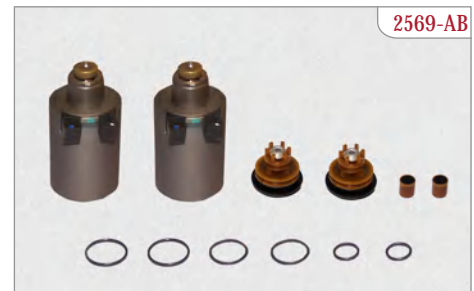

ES-056-04

1

2

3

MAY No	OEM Ref. No.	Type	MAY Kit. No.	Solenoid Kit. No.	Vehicles
NEW 2569-01		1	2569-A/AK/AKB	2569-AB	SCANIA Ref.no: 2021085, 1856310, 1744081, 1740121
NEW 2569-02		2	2569-B/BK/BKB	2569-BB	SCANIA Ref.no: 2021086, 1856311, 1744084
NEW 2569-03		2	2569-C/CK/CKB	2569-CB	SCANIA Ref.no: 2021087, 1856312, 1744086