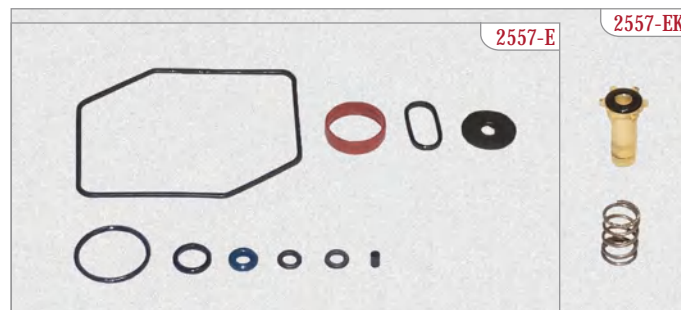

EXHAUST BRAKE VALVE | EGZOS FREN VALFİ