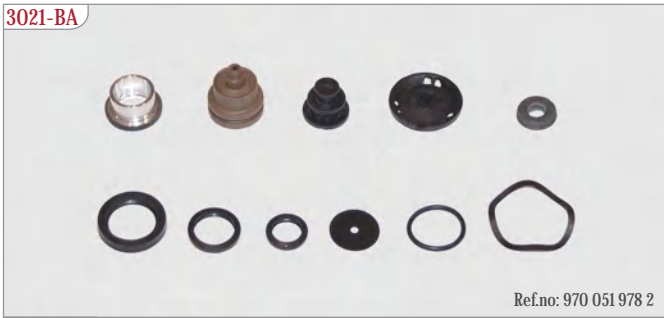

FOR

970 051 405 0 • 970 051 427 0 • 970 051 431 0 • 970 051 436 0 • 970 051 445 0