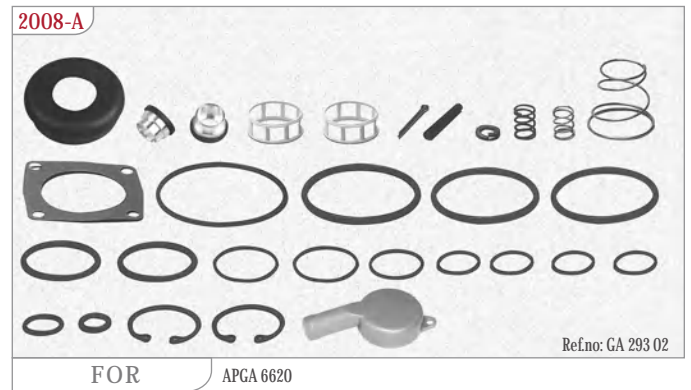

FOOT BRAKE VALVE | FREN PEDAL MERKEZİ

1

2

3

4

MAY No	OEMRef. No.	Type	Technical Details	MAY Kit. No.	Vehicles
2002-01	CLY APSA 7314.1	4		2002-A	SCANIA
2008-01	CLY APGA 6620	1	MAX 10 BAR	2008-A • 2008-C • 2008-D	FORD CARGO
2008-02	CLY APGA 6715	2	MAX 10 BAR	2008-B	MERCEDES, FATİH
2020-01	CLY	3		2020-A/AK	BEDFORD, YAVUZ