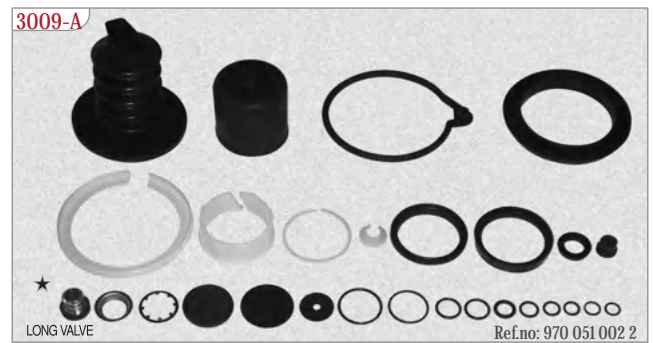

MAY No	OEMRef. No.	Technical Details	MAY Kit. No.	Vehicles
3008-01	W 970 051 131 0	Stroke Ø 72	3008-A	MAN, IVECO, LIAZ
3009-01	W 970 051 113 0	Stroke Ø 84	3009-A	MAN, IVECO, LIAZ

03
CLUTCH & GEARBOX SYSTEMS
DEBRÝAJ & PANZIMAN SÝSTEMLERÝ