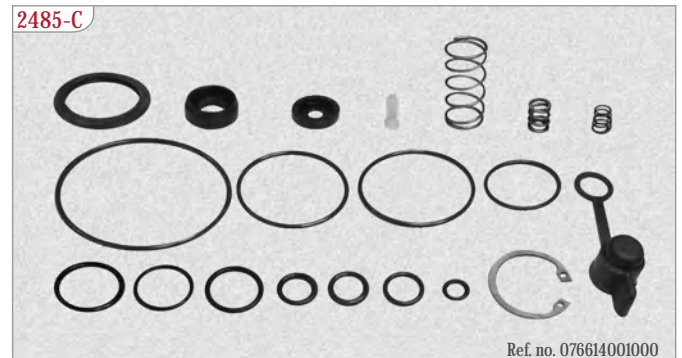

RELAY EMERGENCY VALVE | ACÝL DURUM VALFÝ

MAY No	OEM Ref. No.	Type	Technical Details	MAY Kit No	Vehicles
2485-01	KN AS 3011	1	Port 1-2=M22x1,5 • M22x1,5 Port 4= M16x1,5	2485-A	FRUEHAUF
2485-02	KN AS 3100	2	Port 1-2-3=M22x1,5	2485-B	
2485-03	KN AS 3100A	3	All Ports=M22x1,5	2485-C	

FOR

AS 3001 to AS 3016 • AS 3050 to AS 3054, AS 3112 • AS 3113 • AS 3150