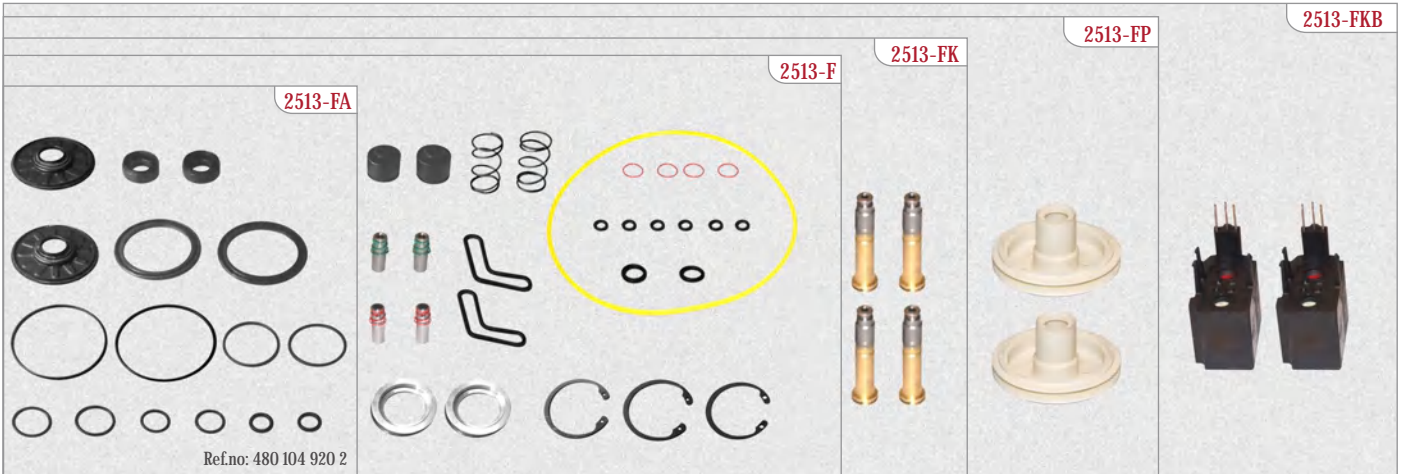

**Bu siboplar
MAY Fren tasarımıdır.**

*These pistons are designed by
MAY Brake Systems.*