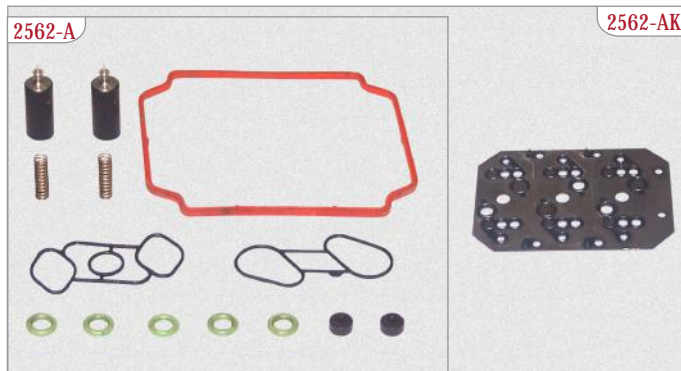

03
CLUTCH & GEARBOX SYSTEMS
DEBRÝAJ & PÁNŽIMAN SÝSTEMLÝ

MAY No	OEM Ref. No.	Technical Details	MAY Kit No	MAY Solenoid No	Vehicles
2562-01			2562-A/AK/AC/C	2562-AKB 2562-ACB/CB	SCANIA Ref.no: 1778524
2562-02			2562-B/BK/C	2562-BKB/CB	SCANIA Ref.no: 1778521