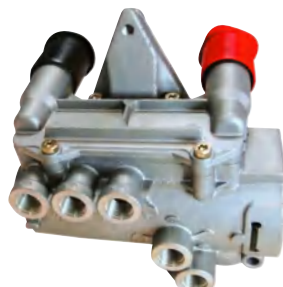

RELAY EMERGENCY VALVE | ACİL DURUM VALFİ

1

2

3

4

5

6

7

8

9

10

11

12

13

14

15