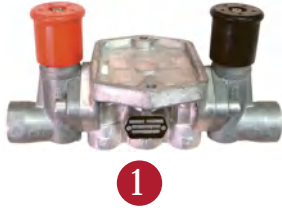

TRAILER RELEASE VALVE | DORSE BOĞALTMA VALFİ

1