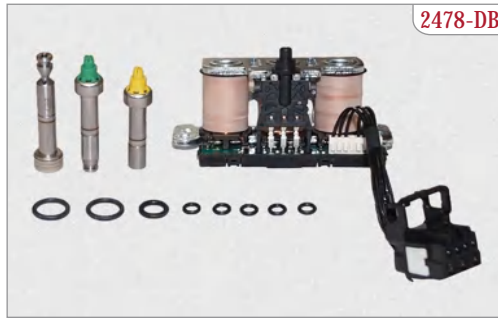

PROPORTIONAL RELAY VALVE | AYARLI RÖLE VENTÝLY

2478-DB