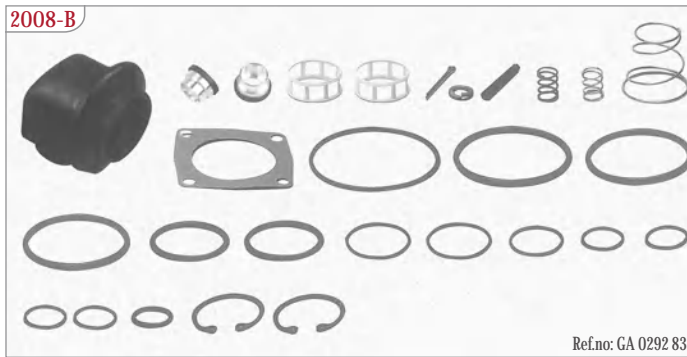

FOOT BRAKE VALVE | FREN PEDAL MERKEZİ

1

2

3

4

MAY No	OEMRef. No.	Type	Technical Details	MAY Kit. No.	Vehicles
2002-01	CLY APSA 7314.1	4		2002-A	SCANIA
2008-01	CLY APGA 6620	1	MAX 10 BAR	2008-A • 2008-C • 2008-D	FORD CARGO
2008-02	CLY APGA 6715	2	MAX 10 BAR	2008-B	MERCEDES, FATİH
2020-01	CLY	3		2020-A/AK	BEDFORD, YAVUZ