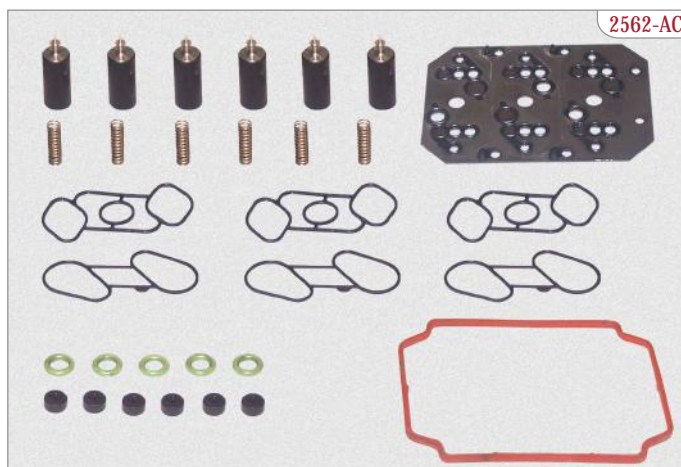

03
CLUTCH & GEARBOX SYSTEMS
DEBRÝAJ & PÁNŽIMAN SÝSTEMLÝ

MAY No	OEM Ref. No.	Technical Details	MAY Kit No	MAY Solenoid No	Vehicles
2562-01			2562-A/AK/AC/C	2562-AKB 2562-ACB/CB	SCANIA Ref.no: 1778524
2562-02			2562-B/BK/C	2562-BKB/CB	SCANIA Ref.no: 1778521