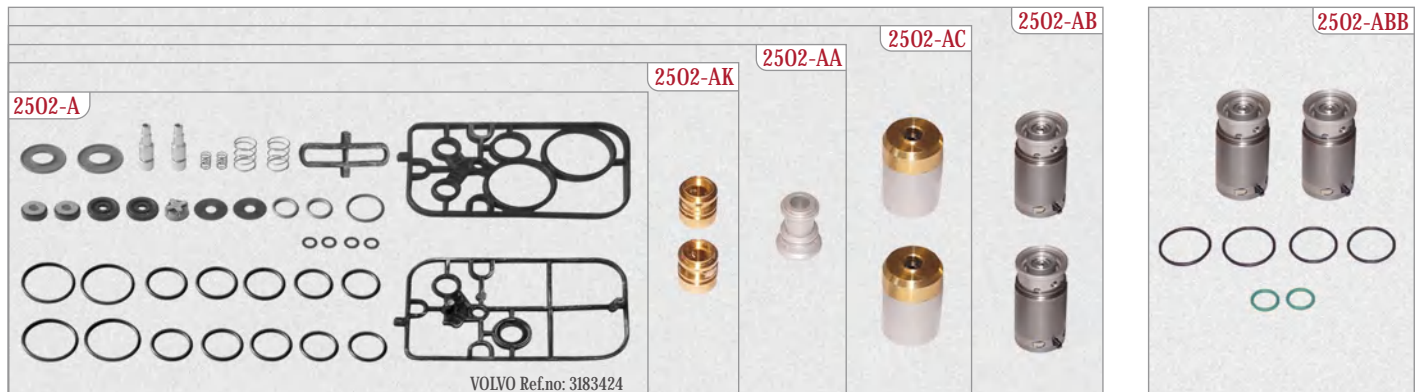

05
EXHAUST, ADBLUE & RETARDER SYSTEMS
EGZOS, ADBLUE & ROTERDAR SİSTEMLERİ