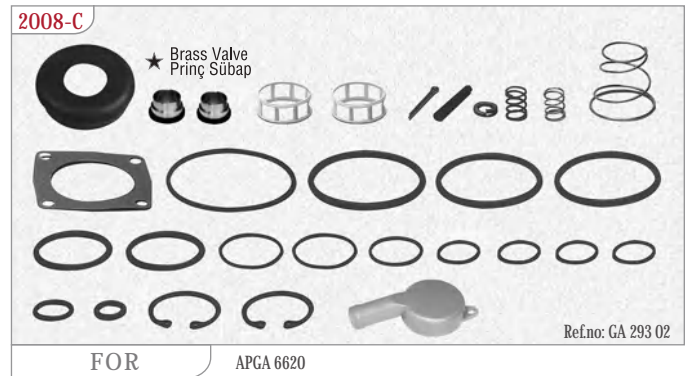

FOOT BRAKE VALVE | FREN PEDAL MERKEZİ

1

2

3

4

MAY No	OEMRef. No.	Type	Technical Details	MAY Kit. No.	Vehicles
2002-01	CLY APSA 7314.1	4		2002-A	SCANIA
2008-01	CLY APGA 6620	1	MAX 10 BAR	2008-A • 2008-C • 2008-D	FORD CARGO
2008-02	CLY APGA 6715	2	MAX 10 BAR	2008-B	MERCEDES, FATİH
2020-01	CLY	3		2020-A/AK	BEDFORD, YAVUZ