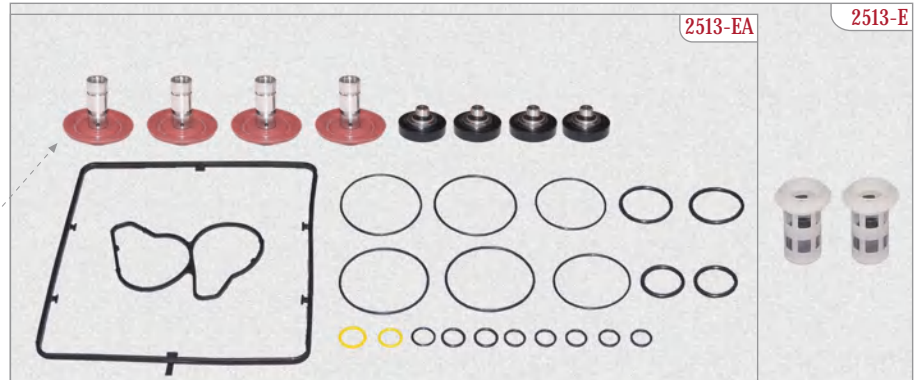

**Bu siboplar
MAY Fren tasarımıdır.**

*These pistons are designed by
MAY Brake Systems.*