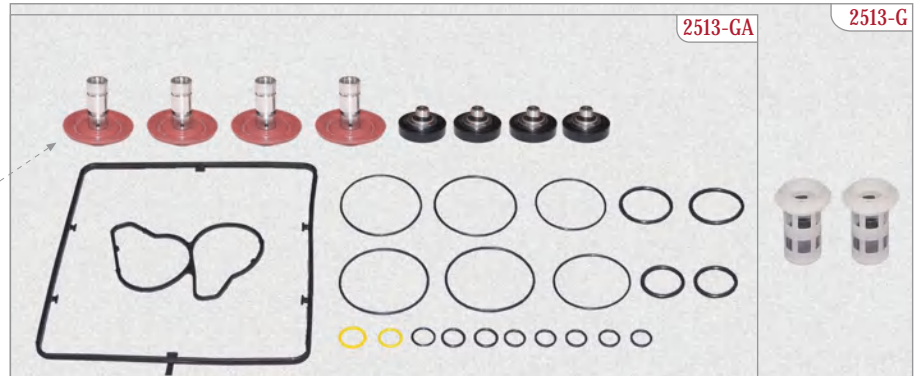

**Bu siboplar
MAY Fren tasarımıdır.**

*These pistons are designed by
MAY Brake Systems.*