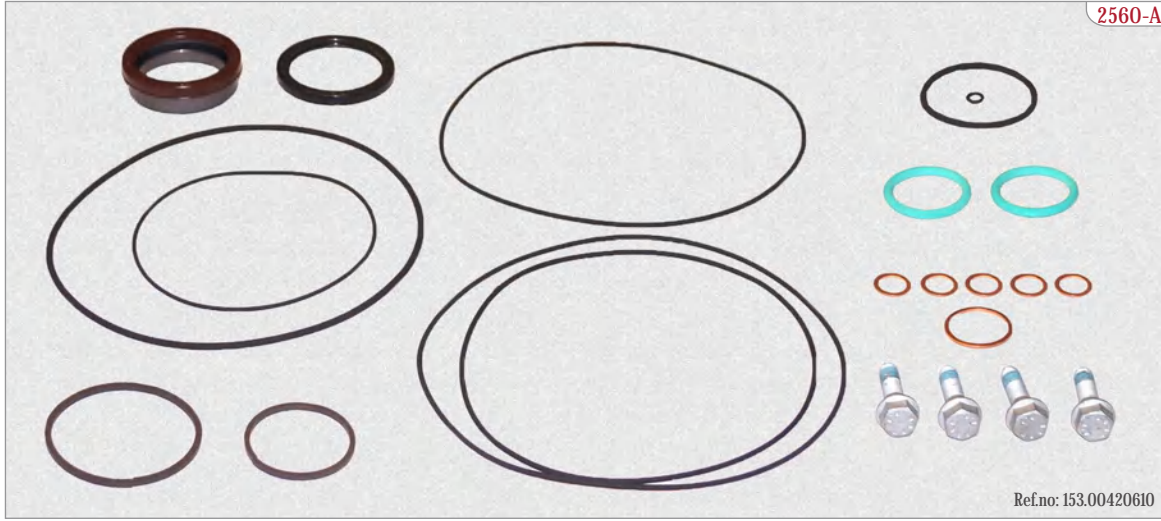

RETARDER REPAIR KIT | ROTERDAR TAMİR TAKIMI