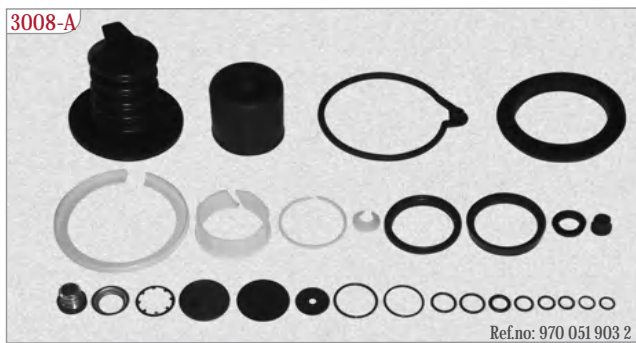

MAY No	OEMRef. No.	Technical Details	MAY Kit. No.	Vehicles
3008-01	W 970 051 131 0	Stroke Ø 72	3008-A	MAN, IVECO, LIAZ
3009-01	W 970 051 113 0	Stroke Ø 84	3009-A	MAN, IVECO, LIAZ

03
CLUTCH & GEARBOX SYSTEMS
DEBRÝAJ & PANZIMAN SÝSTEMLERÝ