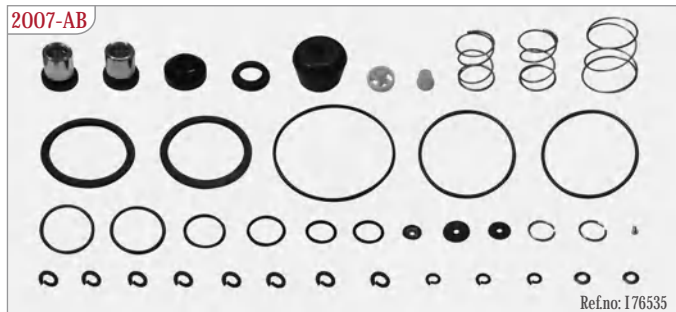

FOOT BRAKE VALVE | FREN PEDAL MERKEZİ

MAY No	OEM Ref. No.	Type	Technical Details	MAY Kit. No.	Vehicles
2011-06	KN MB 4636	1	All Ports M16x1,5	2011-F	DAF-LEYLAND
2011-07	KN MB 4820	5	Ports 11,12,21,22=M22x1,5 Voss NG12	2011-H	MAN MODEL: F2000, L2000, M2000
2011-08	KN MB 4821	5	Ports 11,12=M22x1,5 Voss Port 21,22=M16x1,5 Voss	2011-H	MAN Ref.no: 81521306218
2011-09	KN MB 4815	5	Ports 11,12,21,22=M22x1,5 Voss	2011-H	MAN Ref.no: 81521306218
2011-10	KN MB 4699	6	Ports 12,22=M22x1,5 Voss Port 11,21=M16x1,5 Voss	2011-D	RENAULT 420 MAGNUM Ref.no: 5010 251 198 RENAULT Ref.no: 5001 829 062
2011-11	KN MB 4747	7	Ports 11,12,21,22=M16x1,5	2011-K	MAN
2011-12	KN MB 4653	8	All Ports M22x1,5 Voss	2011-L	MERCEDES, EVOBUS
2011-13	KN MB 4849	2	Ports M16x1,5 - M12x1,5	2011-B	VOLVO FH 12 Ref.no: 20410545
2011-14	KN MB 4629	11	All Ports M16x1,5	2011-E	MERCEDES Ref.no: 001 431 83 05/8905/9905 • DAF Ref.no: 68409 SCANIA Ref.no:1314047•VOLVO Ref.no: 6996123•IVECO Ref.no:04783981
2011-15	KN MB 4611	1	All Ports M16x1,5	2011-B	RENAULT Ref.no: 5000791199 • 5001824815
2011-16	KN MB 4852	12	All Ports M16x1,5	2011-E	RENAULT
2011-17	KN MB 4613	1	All Ports M16x1,5	2011-E	RENAULT Ref.no: 5001829060 • 5001829059