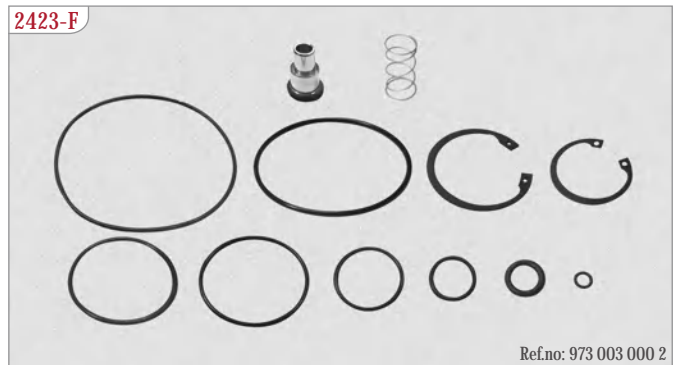

RELAY VALVE | RÖLE VENTİLY