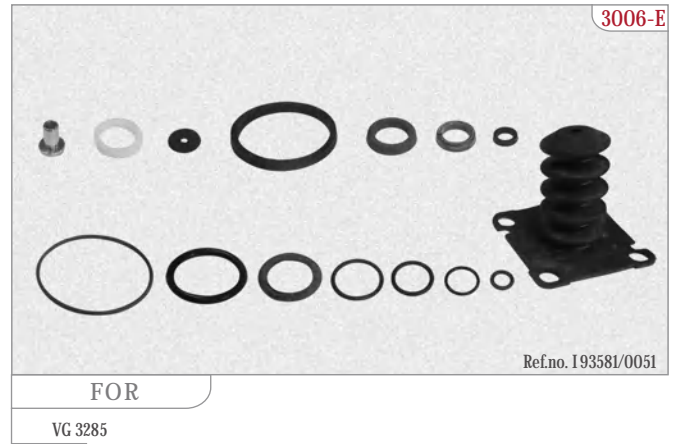

CLUTCH SERVO UNIT | HAVALI DEBRİYAJ MERKEZİ

CLUTCH SERVO UNIT | HAVALI DEBRİYAJ MERKEZİ