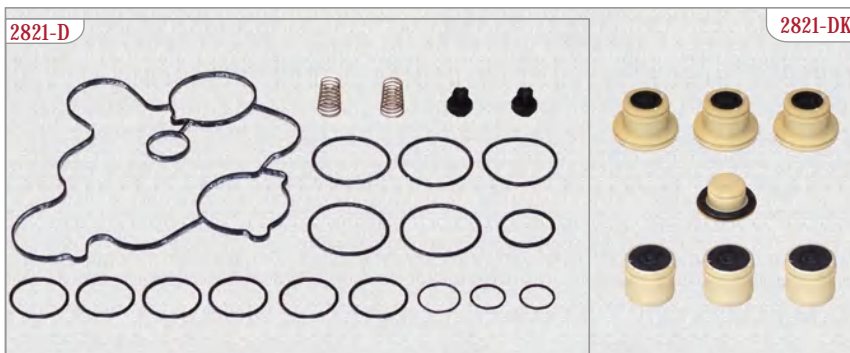

MAY No	OEM Ref. No.	Type	Technical Details	MAY Kit. No.	Vehicles
2821-01	HLDX 310 013 842	1	8,1 BAR	2821-A/AK	MAN
2821-04		2		2821-D/DK/E 2821-F/FA/FK/G/H	MERCEDES EURO 6 Ref.no: A 001 446 3664