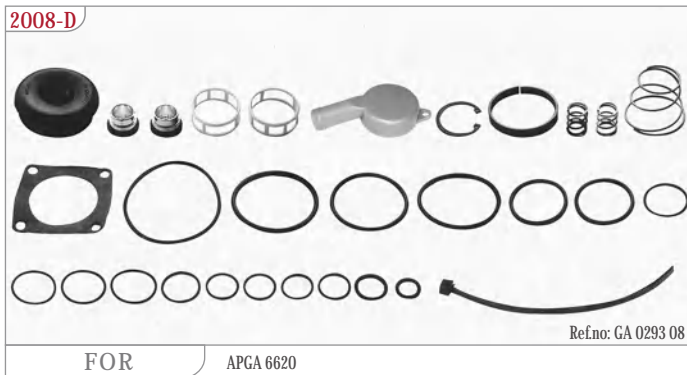

FOOT BRAKE VALVE | FREN PEDAL MERKEZİ

1

2

3

4

MAY No	OEMRef. No.	Type	Technical Details	MAY Kit. No.	Vehicles
2002-01	CLY APSA 7314.1	4		2002-A	SCANIA
2008-01	CLY APGA 6620	1	MAX 10 BAR	2008-A • 2008-C • 2008-D	FORD CARGO
2008-02	CLY APGA 6715	2	MAX 10 BAR	2008-B	MERCEDES, FATİH
2020-01	CLY	3		2020-A/AK	BEDFORD, YAVUZ