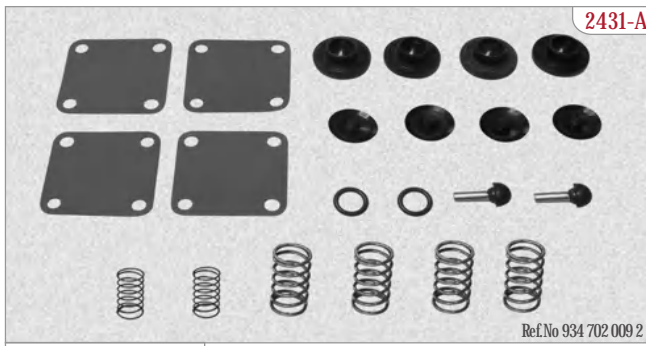

FOR

934 702 221 0 • 934 702 270 0