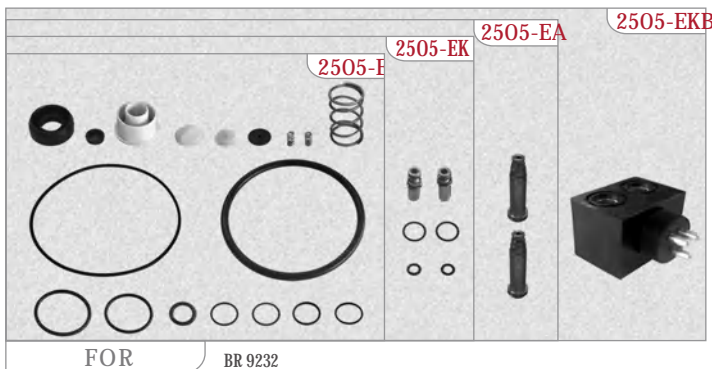

ABS SOLENOID MODULATOR VALVE | ABS SELENOİD MODÜLATÖR VALFİ