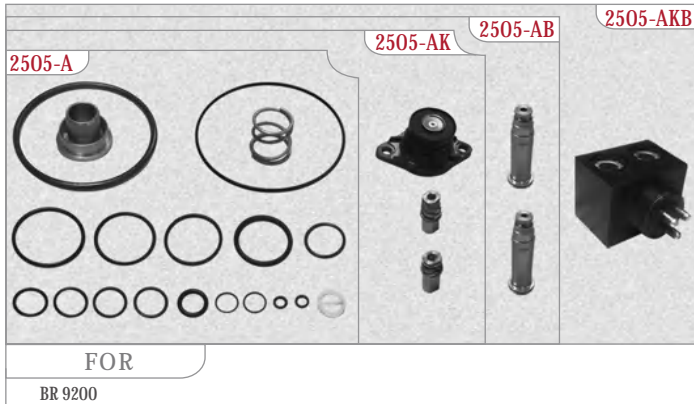

ABS SOLENOID MODULATOR VALVE | ABS SELENOİD MODÜLATÖR VALFİ