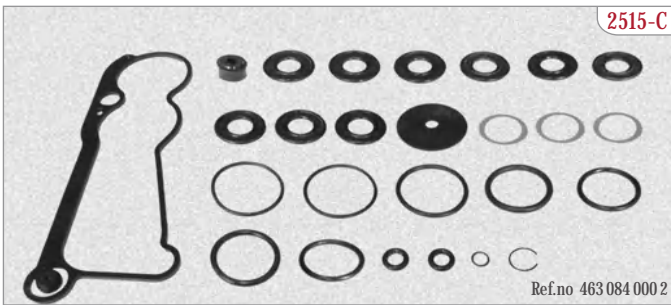

LIFT AXLE CONTROL VALVE | AKS KALDIRMA VALFİ