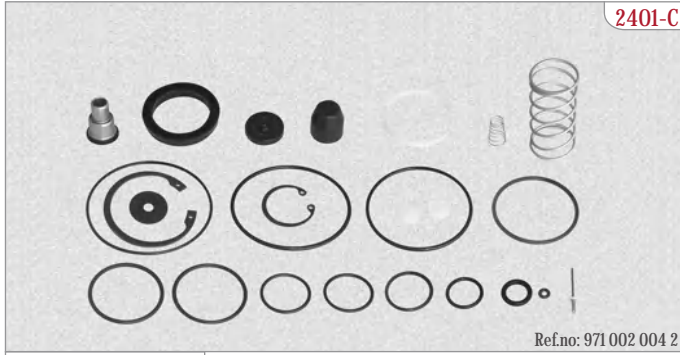

RELAY EMERGENCY VALVE | ACÝL DURUM VALFÝ

FOR

971 002 151 0 • 971 002 152 0 • 971 002 153 0