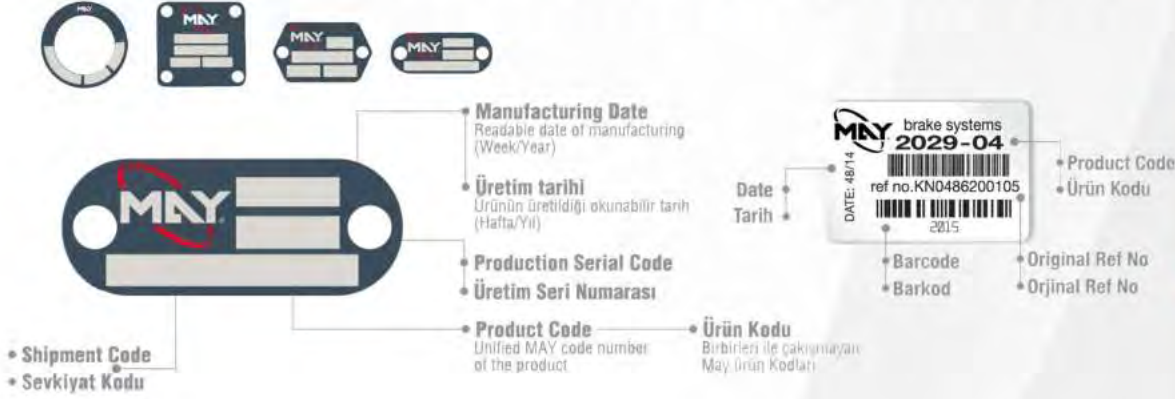

DESCRIPTION OF VALVE NAME PLATES

VENTİL ALÜMİNYUM ETİKETLERİNİN AÇIKLAMASI