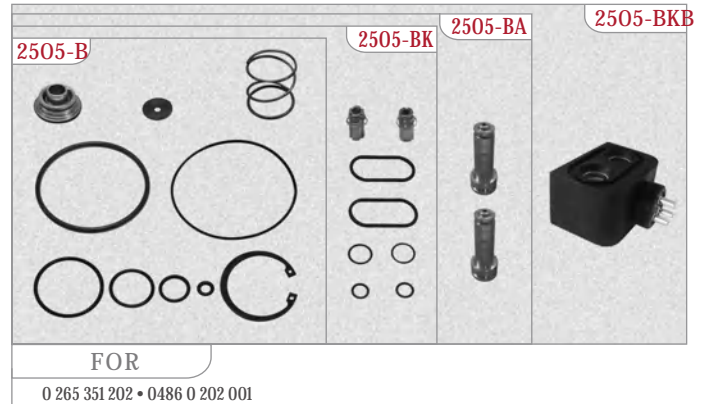

ABS SOLENOID MODULATOR VALVE | ABS SELENOİD MODÜLATÖR VALFİ