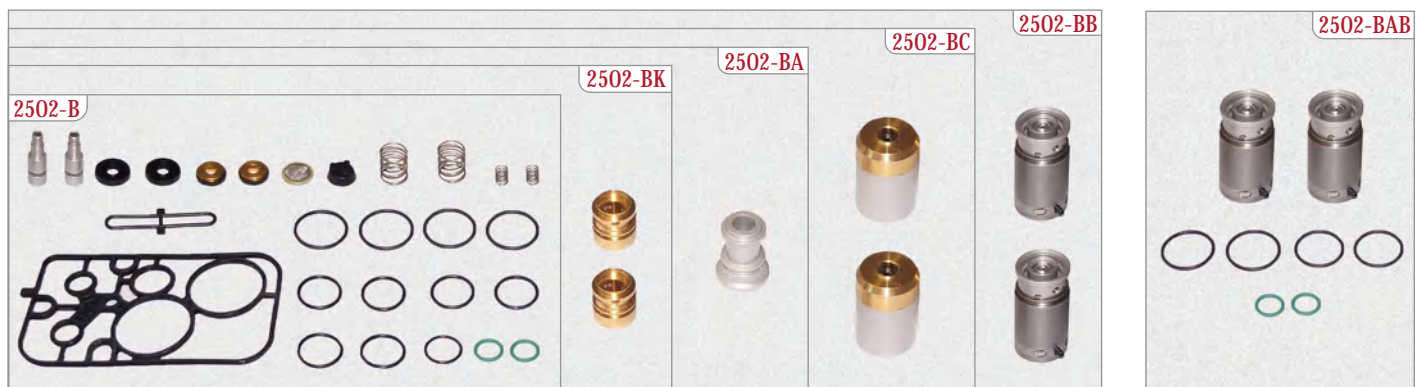

05
EXHAUST, ADBLUE & RETARDER SYSTEMS
EGZOS, ADBLUE & ROTERDAR SİSTEMLERİ