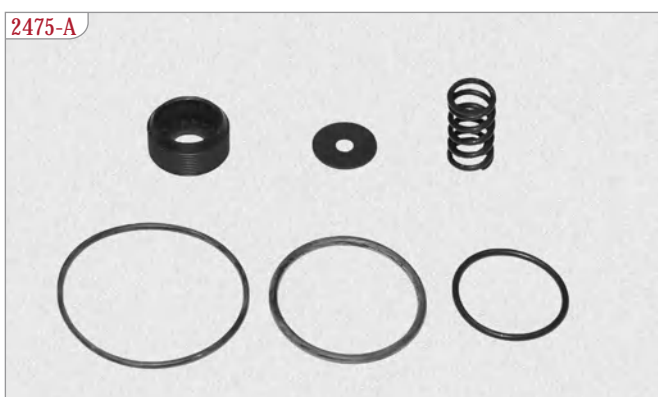

RELAY VALVE | RÖLE VENTİLY