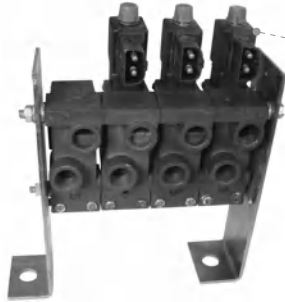

SOLENOID VALVE | SELENOİD VALFİ

2520-01 | Ref.no:

• Vehicle Details:
VOLVO

• Technical Details:
24 V