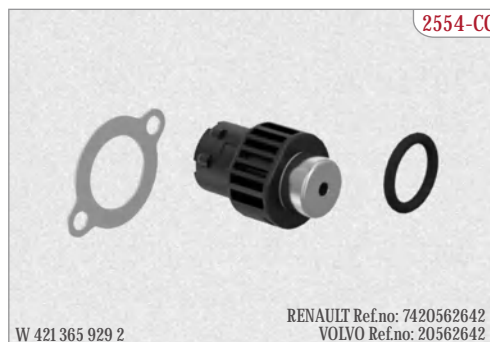

GEARBOX CONTROL UNIT | PANZIMAN KONTROL ÜNÝTESÝ

03
CLUTCH & GEARBOX SYSTEMS
DEBRÝAJ & PANZIMAN SÝSTEMLERÝ