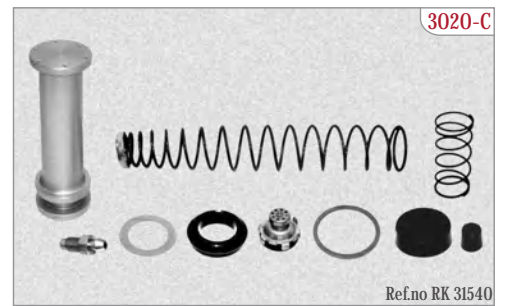

HYDRAULIC CLUTCH UNIT | HÝDROLÝK DEBRÝAJ MERKEZÝ

03
CLUTCH & GEARBOX SYSTEMS
DEBRÝAJ & PANZIMAN SYSTEMLERÝ