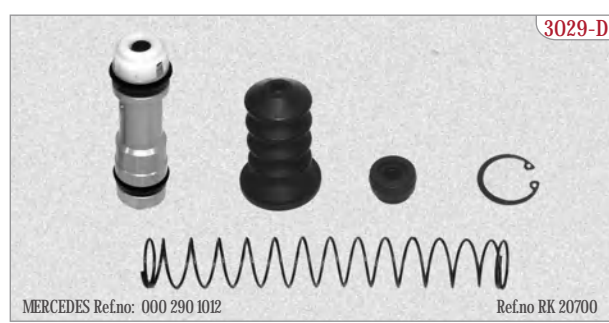

03
CLUTCH & GEARBOX SYSTEMS
DEBRÝAJ & PANZIMAN SÝSTEMLERÝ