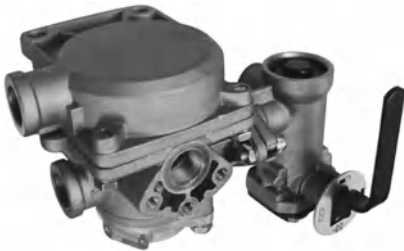

RELAY EMERGENCY VALVE | ACİL DURUM VALFİ

1

2

3

4

5

6

7

8

9

10

11

12

13

14

15