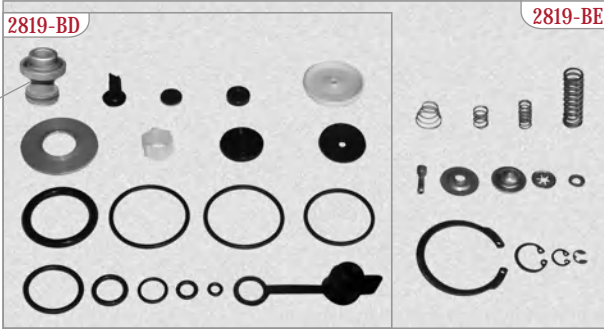

2819-BB

Presli / Seal Pressed

Presli / Seal Pressed

AIR DRYER HEATERS | HAVA KURUTUCU ISITICILARI

MAY No	OEM Ref. No.	Type	Technical Details
2819-C	W 894 260 043 2 W 432 430 926 2	1	24 Volt • 100 Watt
2819-D	W 894 260 047 2 W 432 430 923 2	2	24 Volt • 100 Watt
2819-DA	W 894 260 046 2	2	12 Volt • 100 Watt
2819-E	W 894 260 040 2 W 432 430 920 2	3	24 Volt • 100 Watt • M27x1
2819-EA	W 894 260 044 2	3	12 Volt • 100 Watt • M27x1
2819-F	W 894 260 049 2 W 432 410 932 2	4	24 Volt • 100 Watt • DIN 72585 Bayonet
2819-FA		4	22 Volt • 100 Watt • DIN 72585 Bayonet
2819-G	W 894 260 045 2	5	24 Volt • 100 Watt • Bayonet
2819-H	W 894 260 057 2	6	24 Volt • 100 Watt • SCANIA Type
2819-K	W 894 101 509 2	4	24 Volt • 100 Watt • DIN 72585 Bayonet
2819-L	W 894 260 060 2	6	24 Volt • 100 Watt • SCANIA Type
2819-LA	W 894 260 067 2	6	24 Volt • 100 Watt • SCANIA Type