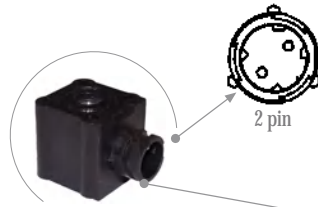

ADBLUE VALVE | ADBLUE VENTİLY

ES-003-05 Ref.no: W 442 002 522 1

• Technical Details:
24 V • 0,34A