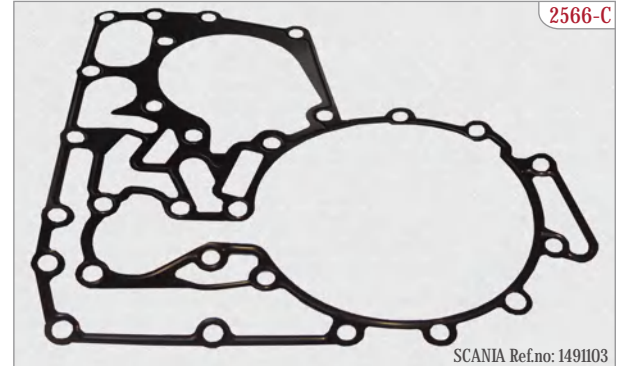

RETARDER REPAIR KIT | ROTERDAR TAMİR TAKIMI