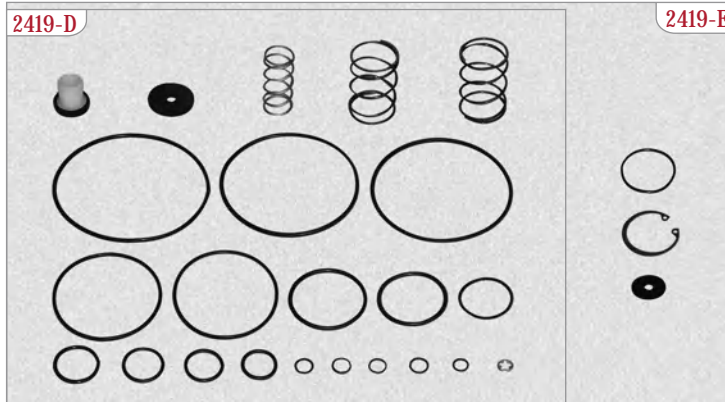

TRAILER CONTROL VALVE | DORSE KONTROL VALFY

TRAILER CONTROL VALVE | DORSE KONTROL VALFİ

1

2

3

4

5

6