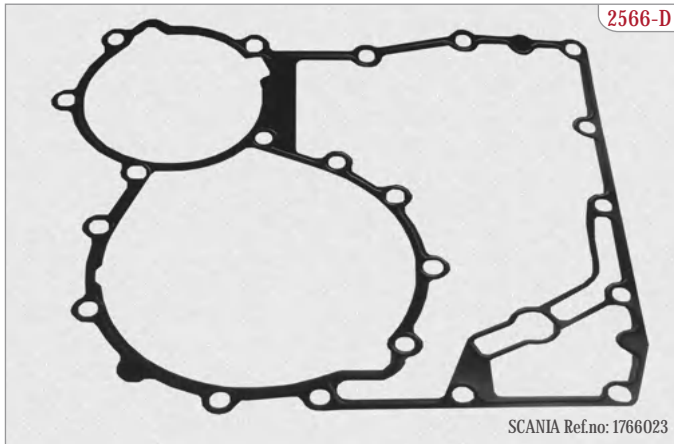

RETARDER REPAIR KIT | ROTERDAR TAMİR TAKIMI