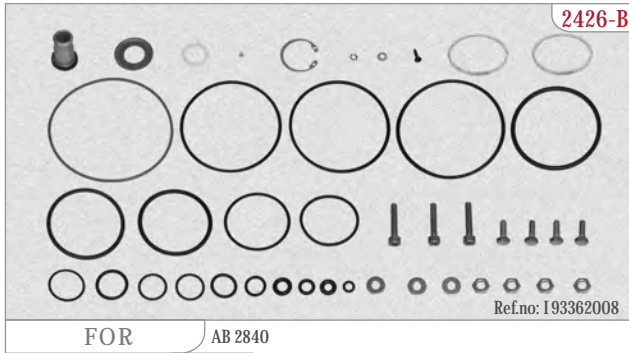

TRAILER CONTROL VALVE | DORSE KONTROL VALFİ

OTHER AVAILABLE REPAIR KITS
Üretilebilir Olan Diğer Tamir Takımları

MAY No	OEM Ref. No.
2489-C	076614701
2489-D	076615101

! Other available models will be manufactured after order.
Üretimde olan diğer ürünler sipariş üzerine üretilmektedir.