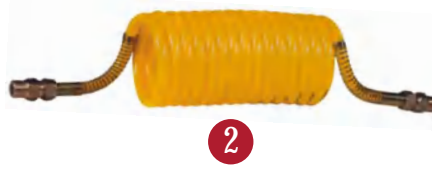

AIR BRAKE COILS | HAVA FREN HORTUMLARI

MAY No	OEM Ref. No.	Type	Technical Details
4010-01	W 452 711 011 0	1	M16x1.5 Fittings (Red Coil) • 85mm Inner Diameter, Polyethylene (PE) • 22 Turns 5.5 Meter Working Length • 7 Meter Total Length
4010-01-01		1	M16x1.5 Fittings (Red Coil) • 70mm Inner Diameter, Polyethylene (PE) • 21 Turns 4.5 Meter Working Length • 5.65 Meter Total Length
4010-02	W 452 711 001 0	1	M22x1.5 Fittings (Red Coil) • 85mm Inner Diameter, Polyethylene (PE) • 22 Turns 5.5 Meter Working Length • 7 Meter Total Length
4010-02-01		1	M22x1.5 Fittings (Red Coil) • 70mm Inner Diameter, Polyethylene (PE) • 21 Turns 4.5 Meter Working Length • 5.65 Meter Total Length
4010-03		1	M18x1.5 Fittings (Red Coil) • 85mm Inner Diameter, Polyethylene (PE) • 22 Turns 5.5 Meter Working Length • 7 Meter Total Length
4010-03-01		1	M18x1.5 Fittings (Red Coil) • 70mm Inner Diameter, Polyethylene (PE) • 21 Turns 4.5 Meter Working Length • 5.65 Meter Total Length
4010-04	W 452 711 013 0	4	M16x1.5 Fittings (Black Coil) • 85mm Inner Diameter, Polyethylene (PE) • 22 Turns 5.5 Meter Working Length • 7 Meter Total Length
4010-04-01		4	M16x1.5 Fittings (Black Coil) • 70mm Inner Diameter, Polyethylene (PE) • 21 Turns 4.5 Meter Working Length • 5.65 Meter Total Length
4010-05	W 452 711 000 0	4	M22x1.5 Fittings (Black Coil) • 85mm Inner Diameter, Polyethylene (PE) • 22 Turns 5.5 Meter Working Length • 7 Meter Total Length
4010-05-01		4	M22x1.5 Fittings (Black Coil) • 70mm Inner Diameter, Polyethylene (PE) • 21 Turns 4.5 Meter Working Length • 5.65 Meter Total Length
4010-06	W 452 711 028 0	5	M18 Fitting (to convert either M16 or M22 fitting, please ask the extra fitting) • Black Coil (Red Plastic Protection) 85mm Inner Diameter, Polyamid 12 (PA) • 22 Turns • 5.5 Meter Working Length • 7 Meter Total Length
4010-06-01		5	M18 Fitting (to convert either M16 or M22 fitting, please ask the extra fitting) • Black Coil (Red Plastic Protection) 70mm Inner Diameter, Polyamid 12 (PA) • 21 Turns • 4.5 Meter Working Length • 5.65 Meter Total Length
4010-07	W 452 711 029 0	6	M18 Fitting (to convert either M16 or M22 fitting, please ask the extra fitting) • Black Coil (Yellow Plastic Protection) 85mm Inner Diameter, Polyamid 12 (PA) • 22 Turns • 5.5 Meter Working Length • 7 Meter Total Length
4010-07-01		6	M18 Fitting (to convert either M16 or M22 fitting, please ask the extra fitting) • Black Coil (Yellow Plastic Protection) 70mm Inner Diameter, Polyamid 12 (PA) • 21 Turns • 4.5 Meter Working Length • 5.65 Meter Total Length
4011-01	W 452 711 012 0	2	M16x1.5 Fittings (Yellow Coil) • 85mm Inner Diameter, Polyethylene (PE) • 22 Turns 5.5 Meter Working Length • 7 Meter Total Length
4010-11-01		2	M16x1.5 Fittings (Yellow Coil) • 70mm Inner Diameter, Polyethylene (PE) • 21 Turns 4.5 Meter Working Length • 5.65 Meter Total Length
4011-02	W 452 711 002 0	2	M22x1.5 Fittings (Yellow Coil) • 85mm Inner Diameter, Polyethylene (PE) • 22 Turns 5.5 Meter Working Length • 7 Meter Total Length
4010-12-01		2	M22x1.5 Fittings (Yellow Coil) • 70mm Inner Diameter, Polyethylene (PE) • 21 Turns 4.5 Meter Working Length • 5.65 Meter Total Length
4011-03		2	M18x1.5 Fittings (Yellow Coil) • 85mm Inner Diameter, Polyethylene (PE) • 22 Turns 5.5 Meter Working Length • 7 Meter Total Length
4010-13-01		2	M18x1.5 Fittings (Yellow Coil) • 70mm Inner Diameter, Polyethylene (PE) • 21 Turns 4.5 Meter Working Length • 5.65 Meter Total Length
4011-04	W 452 711 000 0	3	M16x1.5 Fittings (Blue Coil) • 85mm Inner Diameter, Polyethylene (PE) • 22 Turns 5.5 Meter Working Length • 7 Meter Total Length • Minimum order 100pcs
4011-04-01		3	M16x1.5 Fittings (Blue Coil) • 70mm Inner Diameter, Polyethylene (PE) • 21 Turns 4.5 Meter Working Length • 5.65 Meter Total Length • Minimum order 100pcs
4011-05	W 452 711 010 0	3	M16x1.5 Fittings (Blue Coil) • 4000 length
4011-06		6