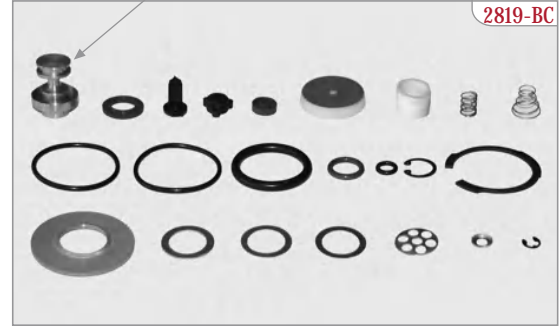

Presli / Seal Pressed

AIR DRYER HEATERS | HAVA KURUTUCU ISITICILARI