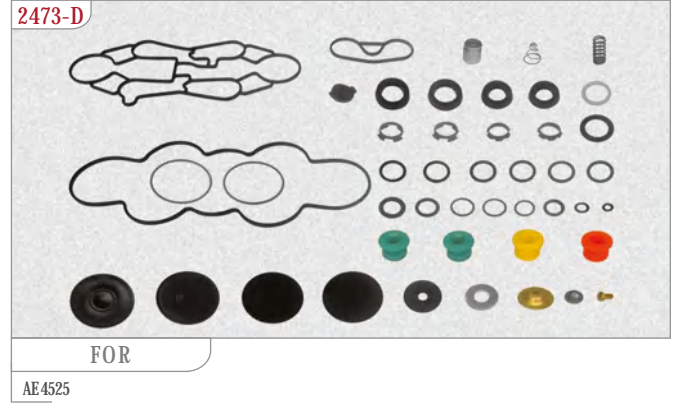

FOUR CIRCUIT PROTECTION VALVE | DÖRTLÜ DAĐITICI VENTÝLÝ