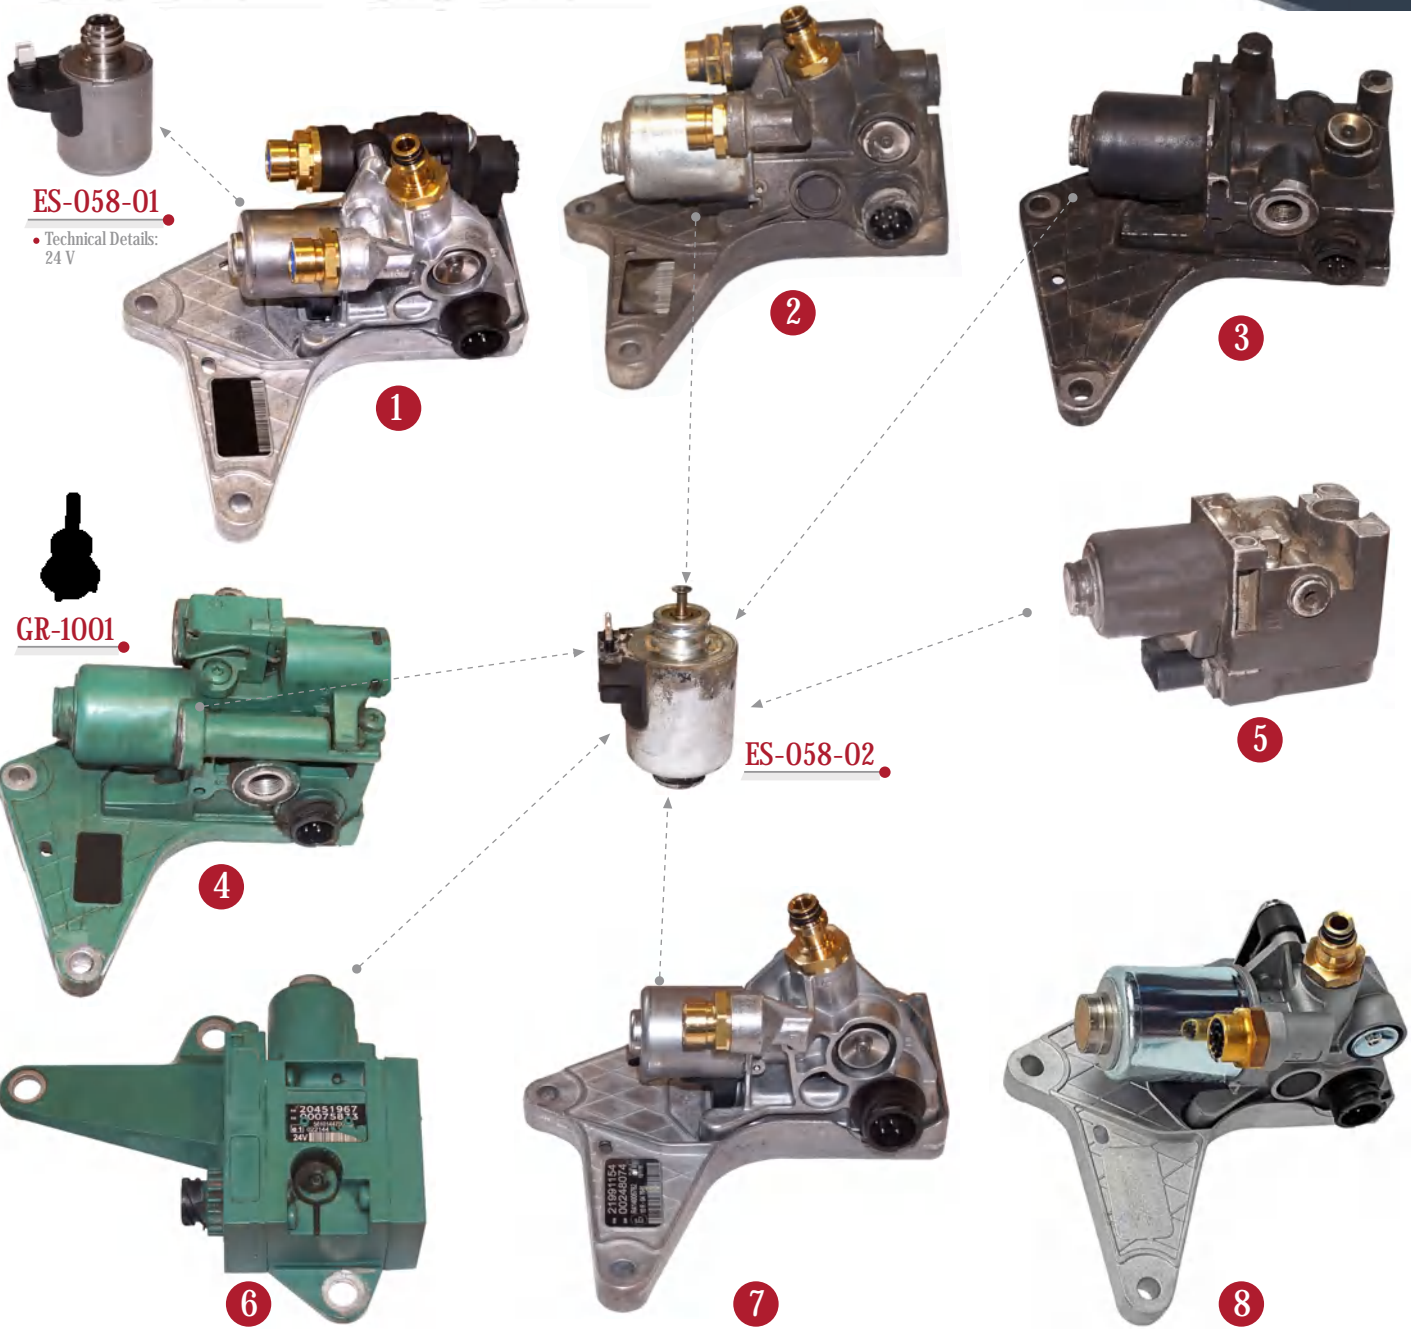

EXHAUST BRAKE VALVE | EGZOS FREN VALFİ

ES-058-01

• Technical Details:
24 V

GR-1001

ES-058-02

MAY No	OEM Ref. No.	Type	MAY Kit No	Solenoid Kit No	Vehicles
2557-01		1	2557-A/AK/AB/AKB	2557-AAB/ABB	VOLVO Ref.no: 21991157 RENAULT Ref.no: 7421991157 • 7420837594
2557-02		2	2557-B/BK/BA/BKB	2557-BAB/BBB	VOLVO Ref.no: 21707054 • RENAULT Ref.no: 7421707054
2557-03		3	2557-C/CK	2557-CAB	VOLVO Ref.no: 20741660
NEW 2557-04		4	2557-D/DK/DA/DKB	2557-DAB/DBB	VOLVO Ref.no: 20837594 • RENAULT Ref.no: 7420837594
NEW 2557-05		5	2557-E/EK	2557-EAB	MERCEDES EURO 5 Ref.no: A 000 153 09 59
NEW 2557-06		6	2557-F/FK	2557-FAB	VOLVO Ref.no: 20451967 • 20561888
NEW 2557-07		7	2557-G/GK	2557-GAB	VOLVO Ref.no: 21991154 • RENAULT Ref.no: 7421991154
NEW 2557-08		8			VOLVO Ref.no: 21707055 • 21379051 • 20994250 RENAULT Ref.no: 7421707055