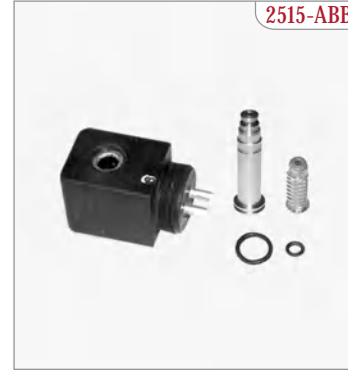

LIFT AXLE CONTROL VALVE | AKS KALDIRMA VALFİ