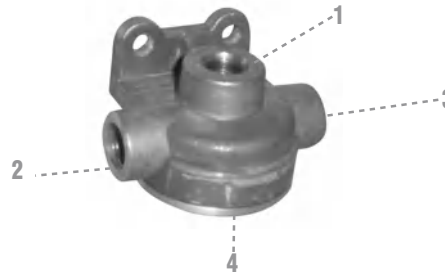

QUICK RELEASE VALVE | ÇABUK TAHLÝYE VALFÝ

MAY No	OEM Ref. No.	Technical Detail	Vehicles
2503-01	BNDX 221992	Ports 1=1/2 • Ports 2,3=1/4 • Ports 4= 3/8	VOLVO
2503-02	BNDX 227999	Ports 1=1/2 • Ports 2,3,4=3/8	VOLVO
2503-03	BNDX 274998	Ports 1=1/2 • Ports 2,3=1/4 • Ports 4= 3/8	VOLVO
2503-04	BNDX	Ports=M22x1,5	
2503-05	BNDX	Ports=M16x1,5