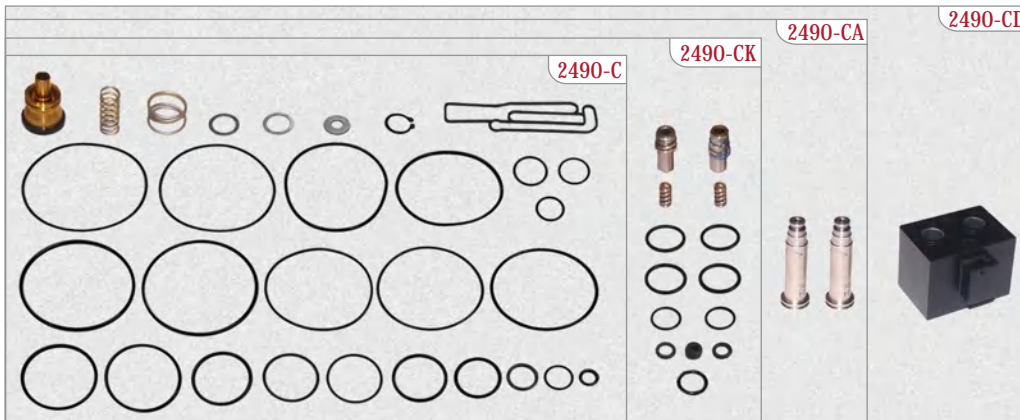

EBS TRAILER CONTROL VALVE | EBS DORSE KONTROL MERKEZİ