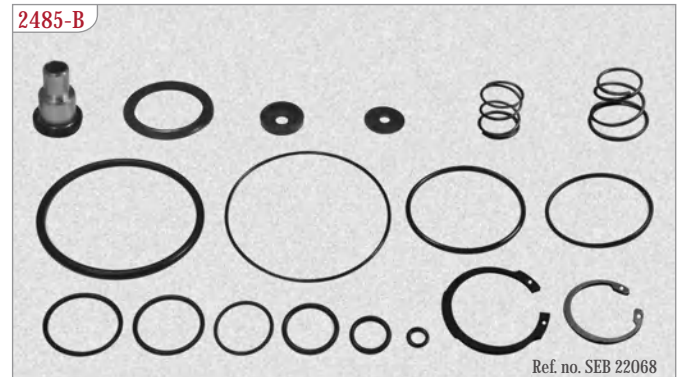

RELAY EMERGENCY VALVE | ACÝL DURUM VALFÝ

MAY No	OEM Ref. No.	Type	Technical Details	MAY Kit No	Vehicles
2485-01	KN AS 3011	1	Port 1-2=M22x1,5 • M22x1,5 Port 4= M16x1,5	2485-A	FRUEHAUF
2485-02	KN AS 3100	2	Port 1-2-3=M22x1,5	2485-B	
2485-03	KN AS 3100A	3	All Ports=M22x1,5	2485-C	

FOR

AS 3001 to AS 3016 • AS 3050 to AS 3054, AS 3112 • AS 3113 • AS 3150