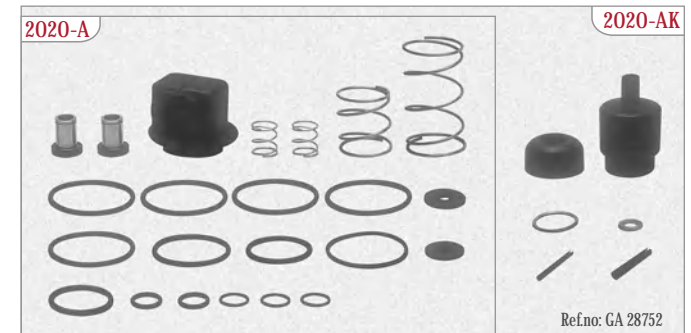

FOOT BRAKE VALVE | FREN PEDAL MERKEZİ

1

2

3

4

MAY No	OEMRef. No.	Type	Technical Details	MAY Kit. No.	Vehicles
2002-01	CLY APSA 7314.1	4		2002-A	SCANIA
2008-01	CLY APGA 6620	1	MAX 10 BAR	2008-A • 2008-C • 2008-D	FORD CARGO
2008-02	CLY APGA 6715	2	MAX 10 BAR	2008-B	MERCEDES, FATİH
2020-01	CLY	3		2020-A/AK	BEDFORD, YAVUZ