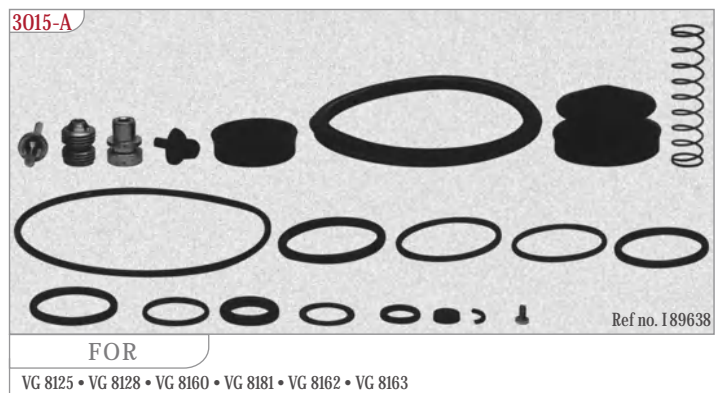

- Technical Details: --
- Vehicle Details: IKARUS

CLUTCH SERVO UNIT | HAVALI DEBRÝAJ MERKEZÝ

MAY No	OEMRef. No.	Technical Details	MAY Kit. No.	Vehicles
3008-01	W 970 051 131 0	Stroke Ø 72	3008-A	MAN, IVECO, LIAZ
3009-01	W 970 051 113 0	Stroke Ø 84	3009-A	MAN, IVECO, LIAZ