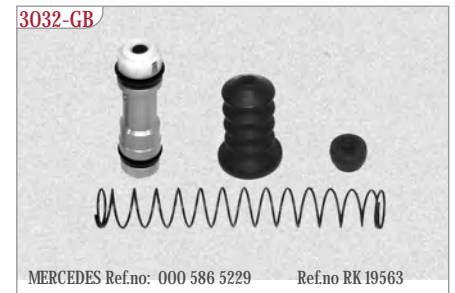

HYDRAULIC CLUTCH UNIT | HÝDROLÝK DEBRÝAJ MERKEZÝ

03
CLUTCH & GEARBOX SYSTEMS
DEBRÝAJ & PANZIMAN SÝSTEMLERÝ