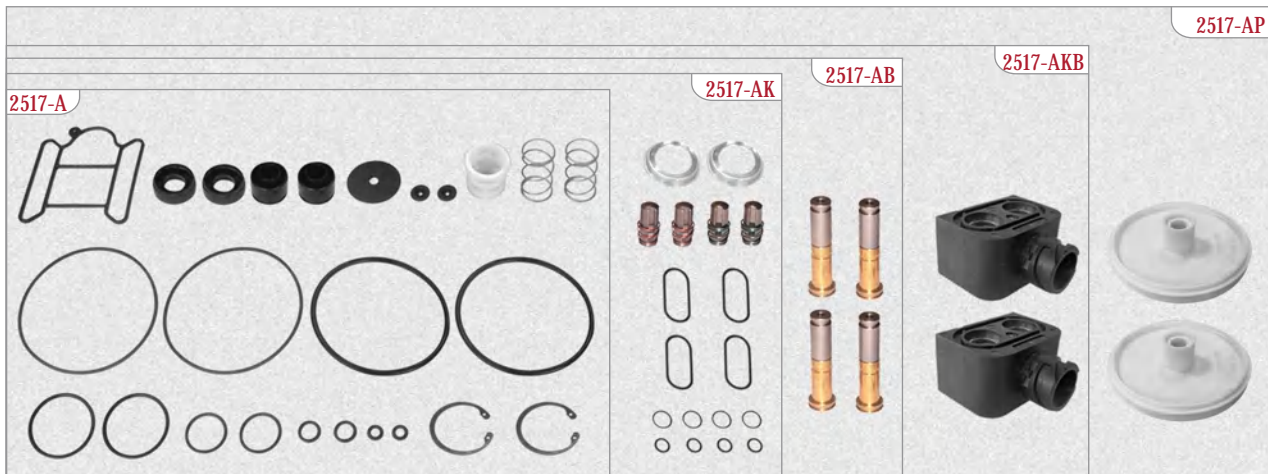

ES-005-01 Ref.no: W 442 197 710 2

• Technical Details:
24 V

PL-0442

PLASTIC PISTON

MAY No	OEM Ref. No.	Type	MAY Kit No	Vehicles
2517-01	W 472 195 041 0	1	2517-A/AK/AKB	DAF Ref.no: 1624254 • RENAULT Ref.no: 5021170198
2517-02	W 472 195 044 0	1	2517-A/AK/AKB	
2517-03	W 472 195 042 0	1	2517-A/AK/AKB	
2517-04	W 472 195 040 0	1	2517-A/AK/AKB