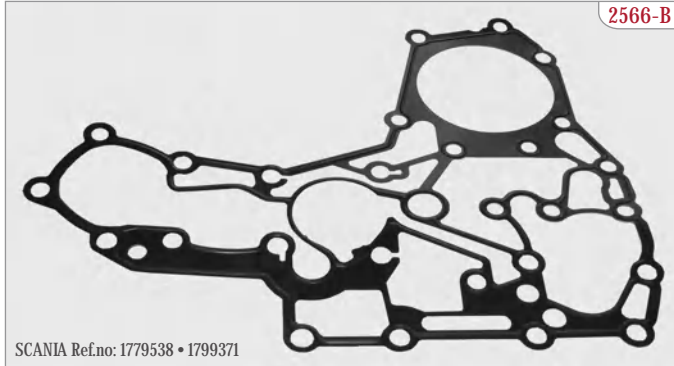

RETARDER REPAIR KIT | ROTERDAR TAMİR TAKIMI