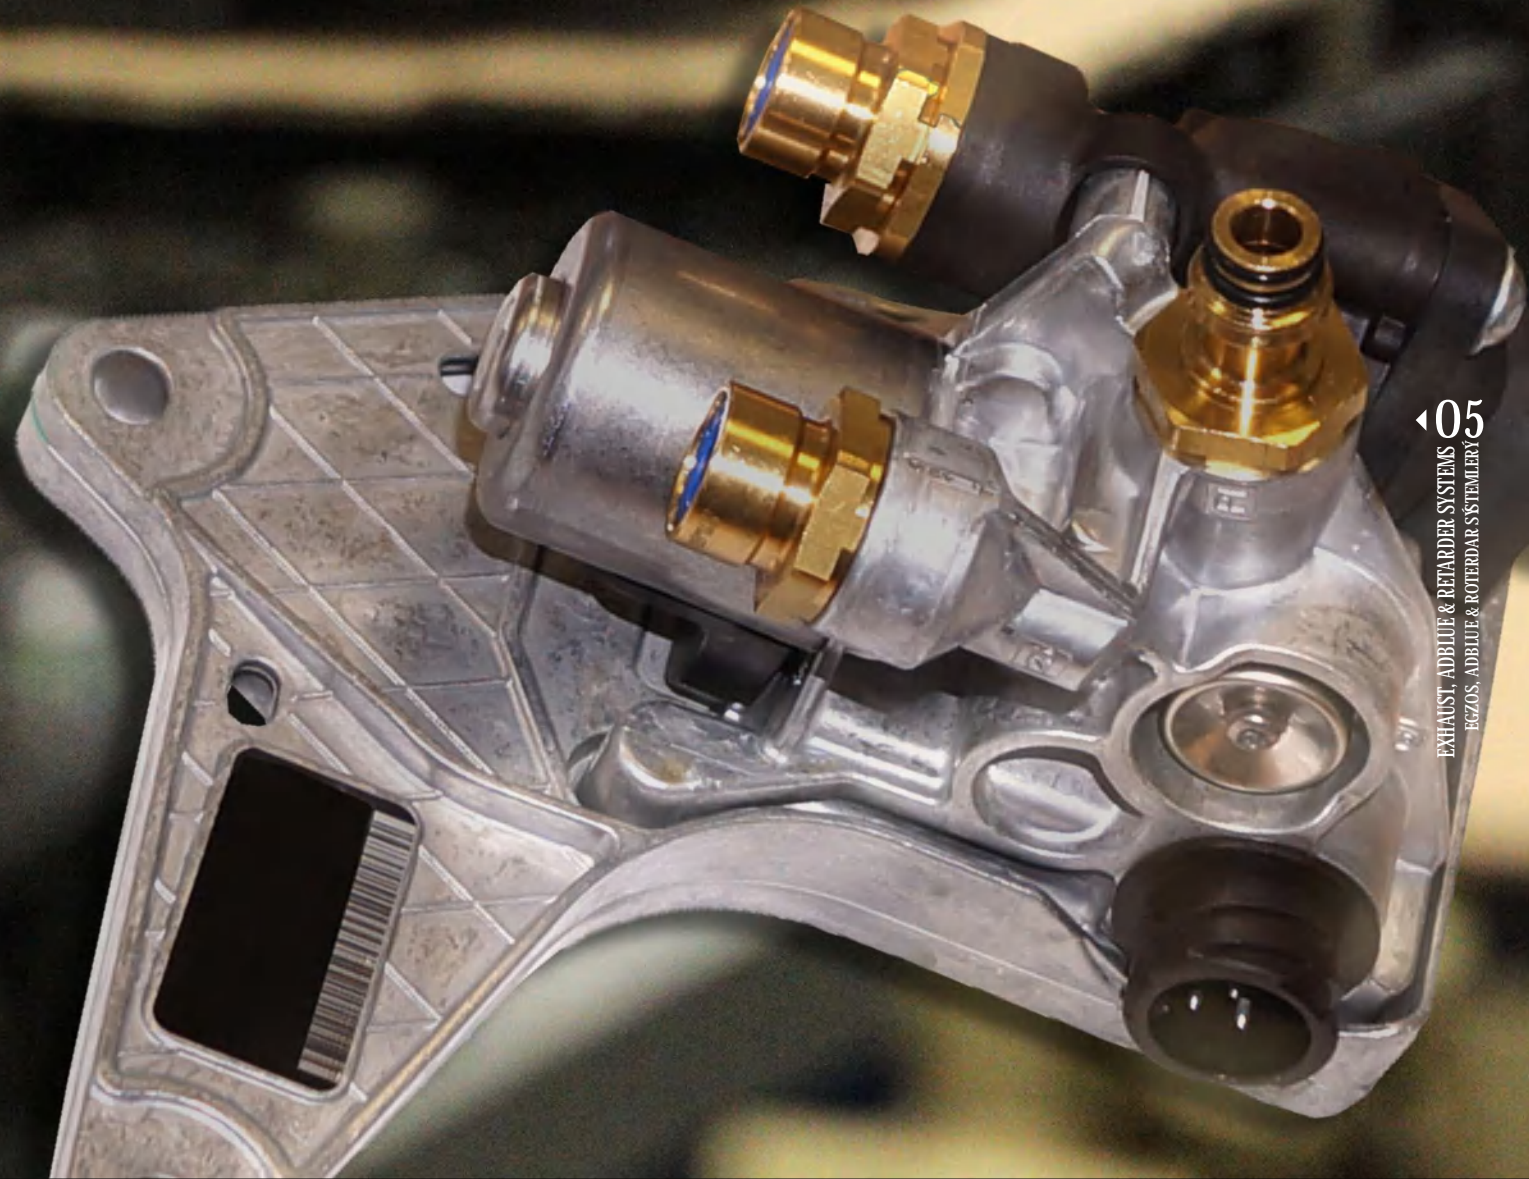

- Vehicle Details:
MERCEDES, MAN, SETRA, ISUZU

DOOR SOLENOID VALVE | KAPI SELENOİD VALFİ

4020-01 | Ref.no: SANOZ TYPE

- Vehicle Details:
MERCEDES, MAN, MAGIRUS, SANOZ

EXHAUST, ADBLUE & RETARDER SYSTEMS

EGZOS, ADBLUE & ROTERDAR SİSTEMLERİ