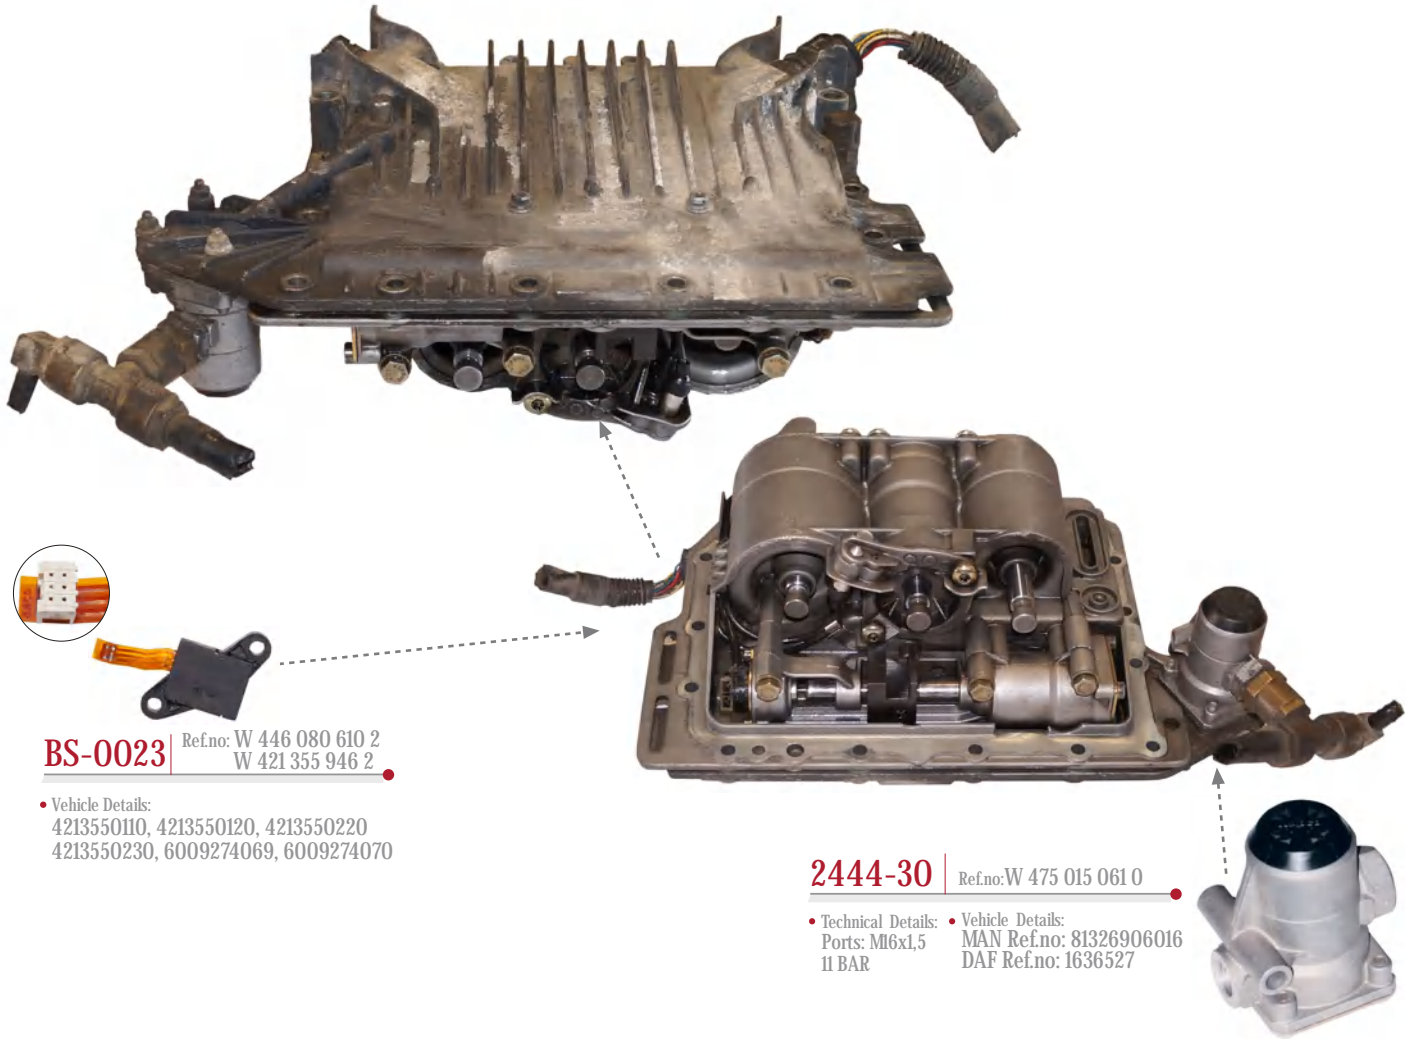

GEARBOX CONTROL UNIT | PANZIMAN KONTROL ÜNİTESİ

BS-0023 Ref.no: W 446 080 610 2
W 421 355 946 2

- Vehicle Details:
  4213550110, 4213550120, 4213550220
  4213550230, 6009274069, 6009274070

2444-30 Ref.no: W 475 015 061 0

- Technical Details:
  Ports: M16x1,5
  11 BAR
- Vehicle Details:
  MAN Ref.no: 81326906016
  DAF Ref.no: 1636527

MAY No	OEM Ref. No.	Technical Details	MAY Kit No	Vehicles
2554-02	W 421 355 011 0	18 PIN	2554-BC/C/CA/CK/D/DA/DB DC/DD/DP/DK/DCK/E/EA/EK EKB/EAB/EF/EG/EH	ZF
2554-03	W 421 355 012 0	20 PIN	2554-BC/C/CA/CK/D/DA/DB DC/DD/DP/DK/DCK/E/EA/EK EKB/EAB/EG/EH	IVECO Ref. no: 42569035 - 42569034
NEW 2554-20	W 421 355 015 0	ZF ASTRONIC	2554-BC/C/CA/CK/D/DB DC/DD/DP/DK/DCK/E/EA/EK EKB/EAB/EG/EF	ZF
NEW 2554-21	W 421 355 022 0	ZF ASTRONIC	2554-BC/C/CA/CK/D/DB DC/DD/DP/DK/DCK/E/EA/EK EKB/EAB/EG/EF	ZF
NEW 2554-22	W 421 355 023 0	ZF ASTRONIC	2554-BC/C/CA/CK/D/DA/DB DC/DD/DP/DK/DCK/E/EA/EK EKB/EAB/EF/EG/EH	ZF