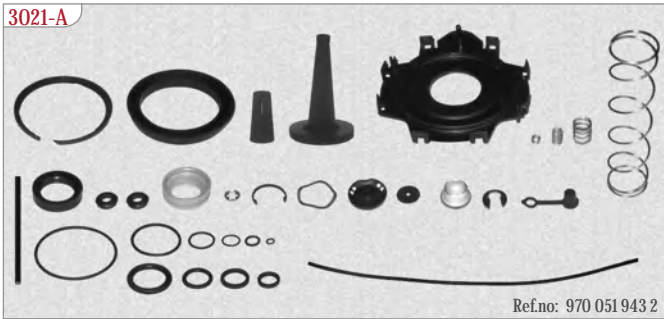

CLUTCH SERVO UNIT | HAVALI DEBRİYAJ MERKEZİ

MAY No	OEM Ref. No.	Type	Technical Details	MAY Kit. No.	Vehicles
3021-31	W 970 051 462 0	7	Stroke 85mm ◆ BRAKE FLUID	3021-D	
3021-32	W 970 051 463 0	2	Stroke 85mm ◆ BRAKE FLUID	3021-D	
3021-33	W 974 010 001 0	9	Stroke 30mm ◆ BRAKE FLUID	3021-H/HK	SCANIA
3021-34-M	W 970 051 466 0	11	Stroke 85mm ◆ MINERAL OIL	3021-EB/EBM	MAN TGS/TGX-NEOPLAN Ref. no: 81307256116
3021-35	W 970 051 474 0	13	Stroke 41 mm ◆ BRAKE FLUID	3021-D/F/FK/FA	
NEW 3021-36	W 970 052 000 0	14		3021-J	MERCEDES Ref. no: 000 254 3147/006
NEW 3021-37	W 970 051 417 0	12	Stroke 25,2 mm ◆ BRAKE FLUID	3021-L	RENAULT Ref. no: 5008 500 016
NEW 3021-38	W 970 051 454 0	8	Stroke 85mm ◆ BRAKE FLUID	3021-K	MERCEDES Ref. no: 000 254 1247
NEW 3021-39-M	W 970 051 465 0	11	Stroke 65mm ◆ MINERAL OIL	3021-EB/EBM	MAN Ref. no: 81307256115 - 81307256112

FOR

970 051 307 0 • 970 051 407 0 • 970 051 408 0