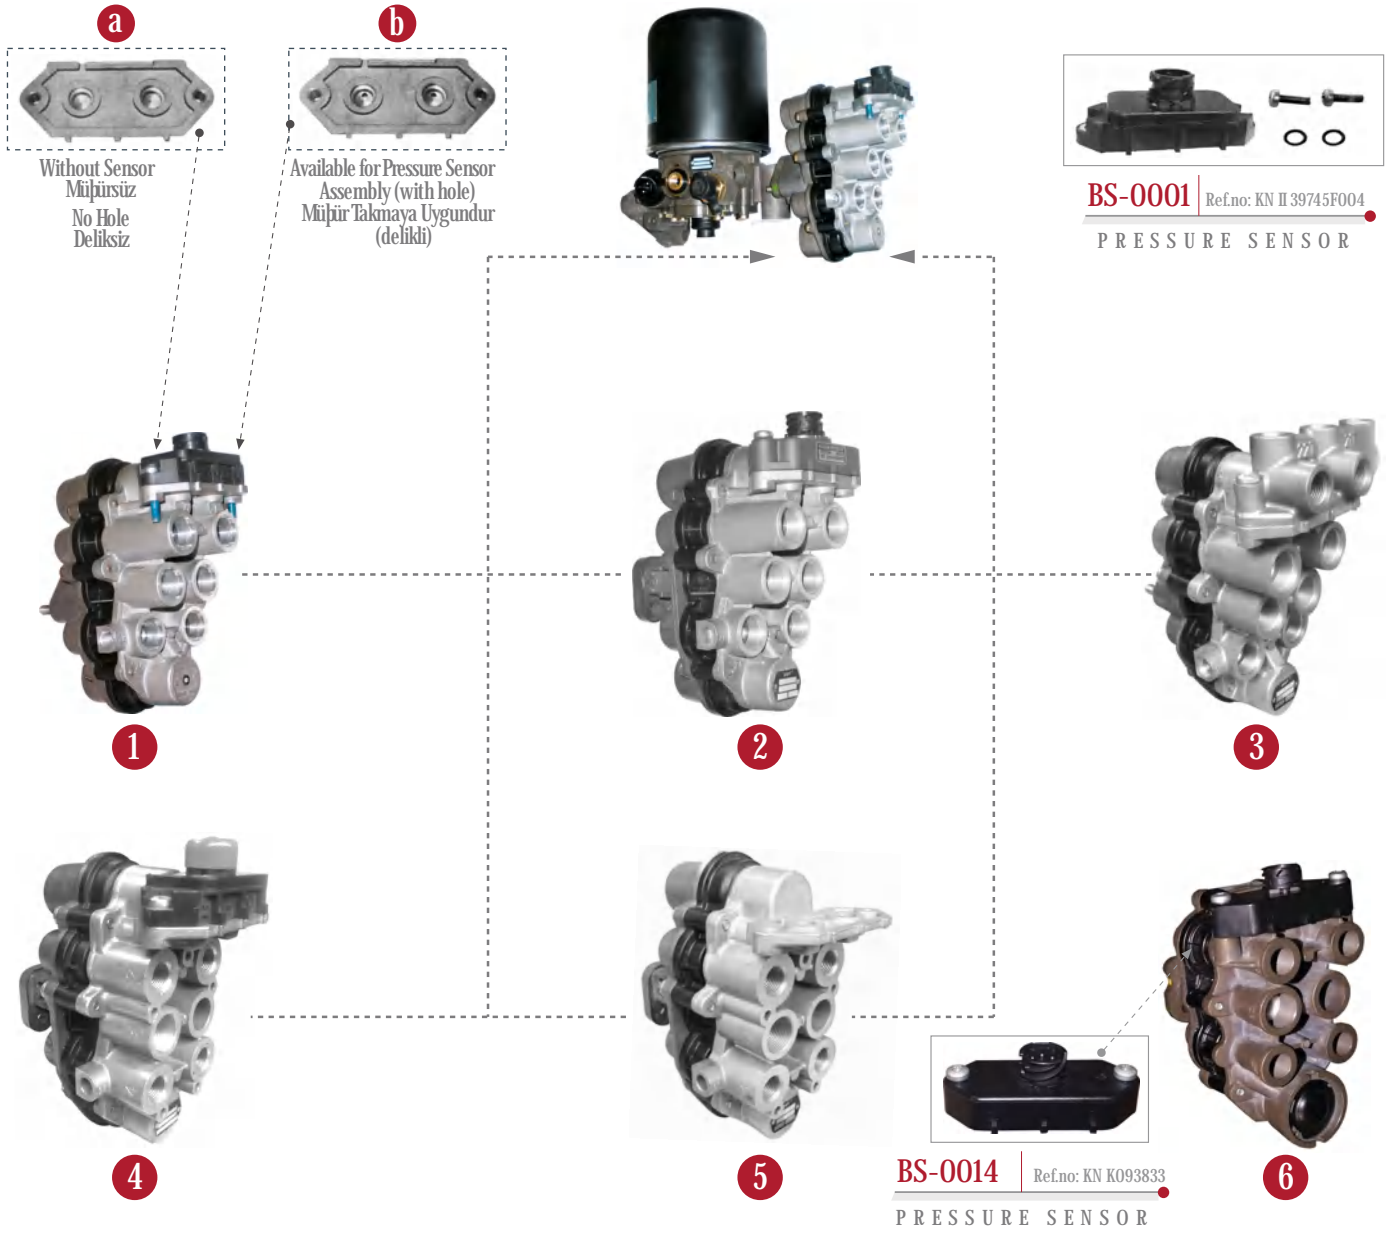

FOUR CIRCUIT PROTECTION VALVE | DÖRTLÜ DAĐITICI VENTİLÝ

MAY No	OEM Ref. No.	Type	Technical Details	MAY Kit No	Vehicles
2473-01	KN AE 4510	1	Port 21,22,23,24,25,26= M22x1.5 Voss Port 27,28= M22x1.5 Voss	2473-A	MERCEDES AXOR-ACTROS Ref. no: 003 431 57 06
2473-01-WOS	KN AE 4510	1b	WITHOUT SENSOR OPTION SENSÖRSÜZ	2473-A	MERCEDES AXOR-ACTROS Ref. no: 003 431 57 06
2473-02	KN AE 4528	2	Port 21,22,23,24,25= M22x1.5 Voss Port 11= M16x1.5 • Port 26= M22x1.5	2473-B	DAF XF Ref. no: 1607416
2473-02-WOS	KN AE 4528	2b	WITHOUT SENSOR OPTION SENSÖRSÜZ	2473-B	DAF XF Ref. no: 1607416
2473-03	KN AE 4534	2	Port 21,22,23,24,25,26= M22x1.5 Port 27,28= M12x1.5	2473-C	
2473-03-WOS	KN AE 4534	2b	WITHOUT SENSOR OPTION SENSÖRSÜZ	2473-C	
2473-04	KN AE 4525	3	Port 21,22,23,24,25,26= M22x1.5 Port 27,28= M12x1.5	2473-D	RENAULT MAGNUM Ref. no: 5010 5258 08 • 5010 4223 51
2473-05	KN AE 4516	4	Port 21,22,23,24= M16x1.5 Port 11= M16x1.5 • Port 26= M22x1.5	2473-E	IVECO STRALIS Ref. no: 42536813 • 42553849
2473-05-WOS	KN AE 4516	4b	WITHOUT SENSOR OPTION SENSÖRSÜZ	2473-E	IVECO STRALIS Ref. no: 42536813 • 42553849