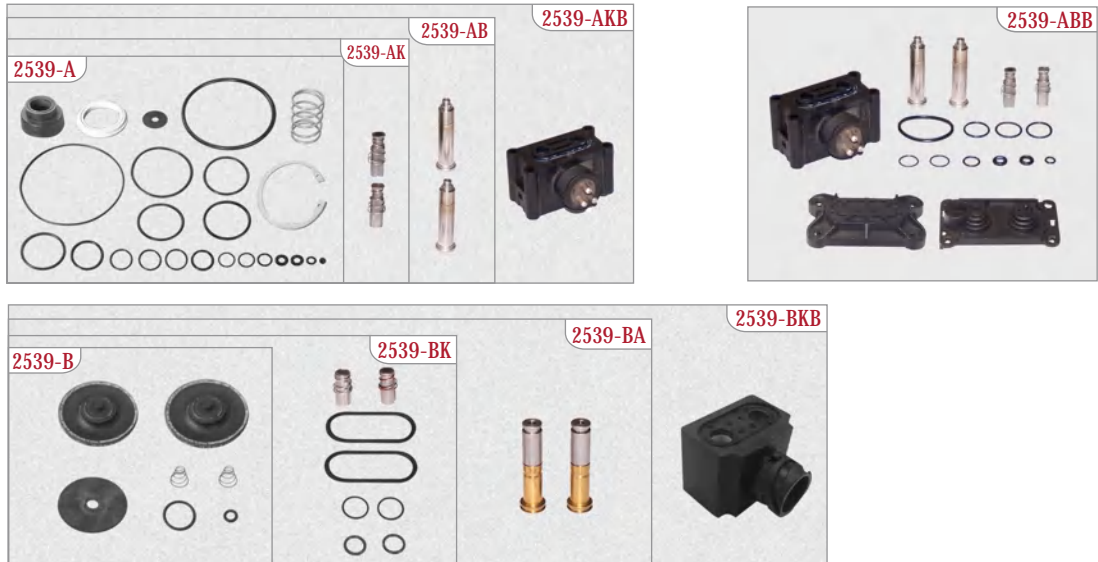

2

MAY No	OEMRef. No.	Type	Technical Details	MAY Kit No	Vehicles
2539-01	HLDX 364 263 011	1	Port 1=M22x1,5 • Port s = M16x1,5 (X3) Port 4=M16x1,5	2539-A/AK/AB/AKB/ABB	
NEW 2539-02	HLDX 393 798 001	2		2539-B/BK/BA/BKB