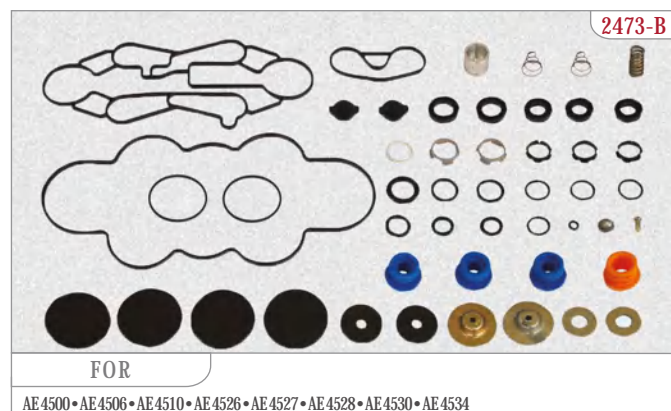

MAY No	OEM Ref. No.	Type	Technical Details	MAY Kit No	Vehicles
2473-06	KN AE 4502	5	Port 21,22,23,24= M16x1.5 Port 11= M16x1.5 • Port 26= M22x1.5	2473-E	IVECO STRALIS Ref. no: 42535024
2473-07	KN AE 4526	2	Port 21,22,23,24,25= M22x1.5 Voss Port 11= M16x1.5 • Port 26= M22x1.5	2473-B	DAF LEYLAND
2473-07-WOS	KN AE 4526	2b	WITHOUT SENSOR OPTION SENSORSUZ	2473-B	DAF LEYLAND
2473-08	KN AE 4544	4	Port 21,22,23,24,25,26= M22x1.5 Voss Port 27,28= M22x1.5 Voss	2473-A	IVECO STRALIS Ref. no: 42561234
2473-08-WOS	KN AE 4544	4b	WITHOUT SENSOR OPTION SENSORSUZ	2473-A	IVECO STRALIS Ref. no: 42561234
2473-09	KN AE 4527	4	Port 21,22,23,24= M16x1.5 Port 11= M16x1.5 • Port 26= M22x1.5	2473-E	IVECO STRALIS EUROTRAKKER
2473-09-WOS	KN AE 4527	4b	Port 21,22,23,24= M16x1.5 Port 11= M16x1.5 • Port 26= M22x1.5	2473-E	IVECO STRALIS EUROTRAKKER
2473-10	KN AE 4506	1	Port 21,22,23,24,25,26= M22x1.5 Voss Port 27,28= M22x1.5 Voss	2473-A	MERCEDES TRAVEGO, DAF
2473-10-WOS	KN AE 4506	1b	WITHOUT SENSOR OPTION SENSORSUZ	2473-A	MERCEDES TRAVEGO, DAF
2473-11	KN AE 4529	2	Port 21,22,23,24,25= M22x1.5 Voss Port 11= M16x1.5 • Port 26= M22x1.5	2473-B	DAF LEYLAND
2473-11-WOS	KN AE 4529	2b	WITHOUT SENSOR OPTION SENSORSUZ	2473-B	DAF LEYLAND
2473-12	KN AE 4560 K048307	6	Pressure Sensor: BS-0014	2473-F/FK	IVECO STRALIS
2473-12-WOS	KN AE 4560 K048307	6b	WITHOUT SENSOR OPTION SENSORSUZ	2473-F/FK	IVECO STRALIS
2473-13	KN AE 4546	4	Port 1= Flange Port 21,22,23,24,25, 26= M22x1.5 Voss	2473-B	
2473-14	KN AE 4561	6	Port 1= Flange • Port 21,22,23,24= M16x1.5 Port 25= closed • Port 26= M22x1.5	2473-E	
2473-15	KN AE 4505	1b	WITHOUT SENSOR OPTION SENSORSUZ	2473-A	MERCEDES
2473-16	KN AE 4535	1b	WITHOUT SENSOR OPTION SENSORSUZ	2473-A