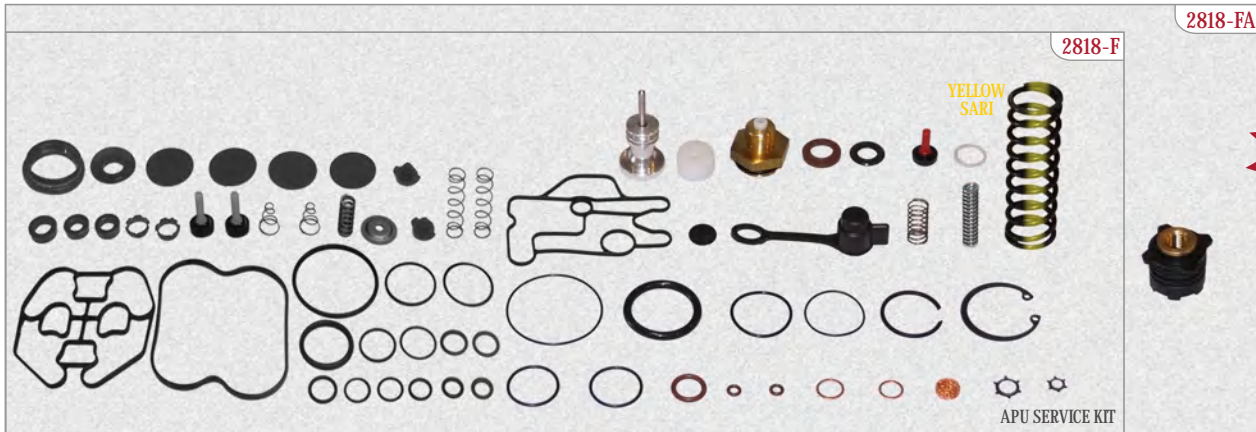

AXOR
TRAVEGO
10 BAR