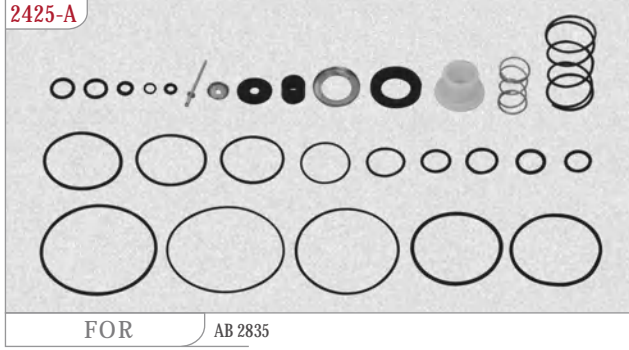

TRAILER CONTROL VALVE | DORSE KONTROL VALFİ

OTHER AVAILABLE REPAIR KITS
Üretilebilir Olan Diğer Tamir Takımları

MAY No	OEM Ref. No.
2489-C	076614701
2489-D	076615101

! Other available models will be manufactured after order.
Üretimde olan diğer ürünler sipariş üzerine üretilmektedir.