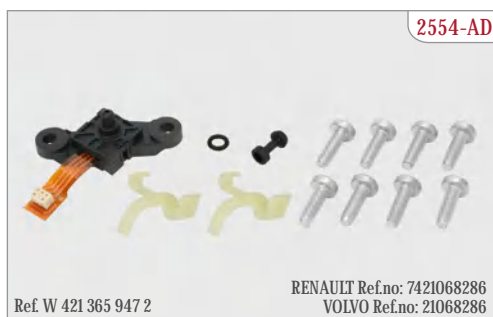

GEARBOX CONTROL UNIT | PANZIMAN KONTROL ÜNÝTESÝ

03
CLUTCH & GEARBOX SYSTEMS
DEBRÝAJ & PANZIMAN SÝSTEMLERÝ