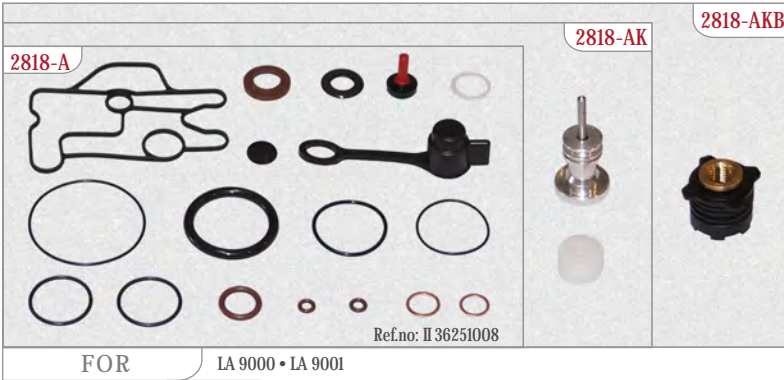

MAY No	OEM Ref. No.	Type	Technical Details	MAY Kit. No.	Vehicles
2818-28	KN LA 9038	1	Ports1=M22x1,5 • Port 21=FLANGE • Port 22=M16x1,5 Voss 10 BAR • Heater: 2818-C	2818-AB/ABK/DA	
2818-29	KN LA 9024	1	Ports1,21=M22x1,5 • Port 22=M16x1,5 Voss 11,5 BAR • Heater: 2818-C	2818-BA/BB/BBK 2818-G/GA	MERCEDES EVOBUS Ref.no: A 000 430 5515
2818-30	KN ZB 4528	2	Ports1,21=M22x1,5 • Port 22=M16x1,5 Voss • 11,5 BAR Heater: 2818-C • 2818-29 + 2473-10	2818-BA/BB/BBK 2818-G/GA	MERCEDES EVOBUS Ref.no: A 002 431 3915
2818-31	KN ZB 4564	2	Ports1,21=M22x1,5 • Port 22=M16x1,5 Voss • 11,5 BAR Heater: 2818-C • 2818-17 + 2473-10	2818-BA/BB/BBK 2818-G/GA	MERCEDES EVOBUS Ref.no: A 002 431 1415
2818-32	KN ZB 4806	3	Ports1,21=M22x1,5 • Port 22=M16x1,5 Voss • 10 BAR Heater: 2818-C • 2818-12 + 2527-01	2818-D/DK/DKB 2818-F/FA	
2818-33	KN ZB 4809	3	Ports1=M22x1,5 • Port 21= FLANGE • Port 22=M16x1,5 Voss 10 BAR • Heater: 2818-C • 2818-26 + 2527-01	2818-D/DK/DKB 2818-F/FA	MERCEDES AXOR - TRAVEGO Ref.no: A 002 431 2515
2818-34	KN LA 9003	1	Ports1=M22x1,5 • Port 21= FLANGE • Port 22=M16x1,5 Voss 10 BAR	2818-AB/ABK/D/DA 2818-DK/DKB/E/FA	
2818-35	KN LA 9005	1	Ports1,21=M22x1,5 • Port 22=M16x1,5 Voss • 12,3 BAR	2818-A/AK/AB/ABK 2818-B/BK/DA/E/EA	MERCEDES ACTROS Ref.no: A 000 430 9615
NEW 2818-36	KN LA 9003	1	Ports1,21=M22x1,5 • Port 22=M16x1,5 Voss • 10 BAR	2818-D/DK/DKB 2818-F/FA	MERCEDES AXOR - TRAVEGO
NEW 2818-37	KN LA 9007	1	Ports1,21=M22x1,5 • Port 22=M16x1,5 Voss • 10 BAR	2818-D/DK/DKB 2818-F/FA	MERCEDES AXOR - TRAVEGO
NEW 2818-38	KN LA 9008	1	Ports1,21=M22x1,5 • Port 22=M16x1,5 Voss • 10 BAR	2818-D/DK/DKB 2818-F/FA	MERCEDES AXOR - TRAVEGO
NEW 2818-39	KN ZB 4504	2	Ports1,21=M22x1,5 • Port 22=M16x1,5 Voss 12,3 BAR • Heater: 2818-C • 2818-01 + 2473-01	2818-B/BK/BKB 2818-E/EA	MERCEDES ACTROS
NEW 2818-40	KN ZB 4505	2	Ports1,21=M22x1,5 • Port 22=M16x1,5 Voss 12,3 BAR • 2818-05 + 2473-01	2818-B/BK/BKB 2818-E/EA	MERCEDES ACTROS
NEW 2818-41	KN ZB 4506	2	Ports1,21=M22x1,5 • Port 22=M16x1,5 Voss 10 BAR • 2818-13 + 2473-15	2818-D/DK/DKB 2818-F/FA	MERCEDES AXOR - TRAVEGO
NEW 2818-42	KN ZB 4507	2	Ports1,21=M22x1,5 • Port 22=M16x1,5 Voss 10 BAR • 2818-34 + 2473-15	2818-D/DK/DKB 2818-F/FA	MERCEDES AXOR - TRAVEGO
NEW 2818-43	KN ZB 4513	2	Ports1,21=M22x1,5 • Port 22=M16x1,5 Voss 11,5 BAR • Heater: 2818-C • 2818-17 + 2473-10	2818-BA/BB/BBK 2818-G/GA	MERCEDES EVOBUS
NEW 2818-44	KN ZB 4514	2	Ports1,21=M22x1,5 • Port 22=M16x1,5 Voss 12,3 BAR • Heater: 2818-C • 2818-35 + 2473-10	2818-B/BK/BKB 2818-E/EA	MERCEDES ACTROS
NEW 2818-45	KN ZB 4515	2	Ports1,21=M22x1,5 • Port 22=M16x1,5 Voss 10 BAR • Heater: 2818-C • 2818-37 + 2473-15	2818-D/DK/DKB 2818-F/FA	MERCEDES AXOR - TRAVEGO
NEW 2818-46	KN ZB 4519	2	Ports1,21=M22x1,5 • Port 22=M16x1,5 Voss 10 BAR • 2818-38 + 2473-15	2818-D/DK/DKB 2818-F/FA	MERCEDES AXOR - TRAVEGO