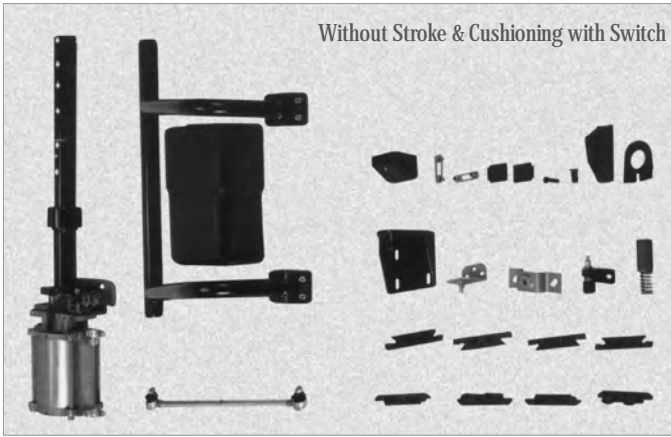

DOOR OPERATING CYLINDER | KAPI SİLİNDİRİ

4008-01 | Ref.no: BOODE SPG93320

- Vehicle Details:
  MERCEDES, MAN, SETRA, ISUZU

4008-02 | Ref.no: BOODE SPG93320

- Vehicle Details:
  MERCEDES, MAN, SETRA, ISUZU

DOOR SOLENOID VALVE | KAPI SELENOİD VALFİ

4020-01 | Ref.no: SANOZ TYPE

- Vehicle Details:
  MERCEDES, MAN, MAGIRUS, SANOZ