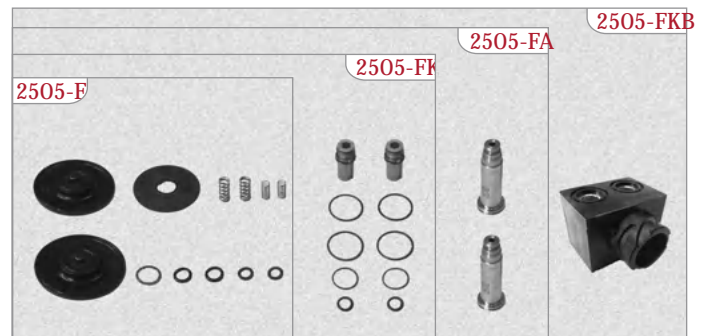

ABS SOLENOID MODULATOR VALVE | ABS SELENOİD MODÜLATÖR VALFİ