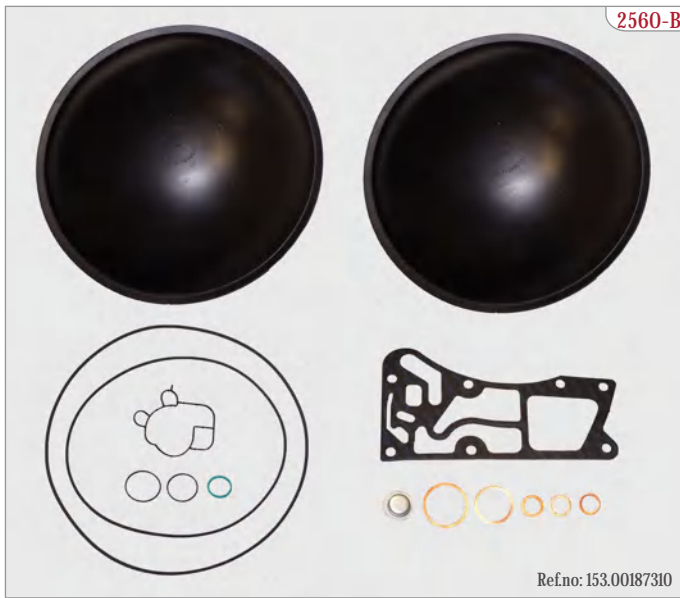

RETARDER REPAIR KIT | ROTERDAR TAMİR TAKIMI