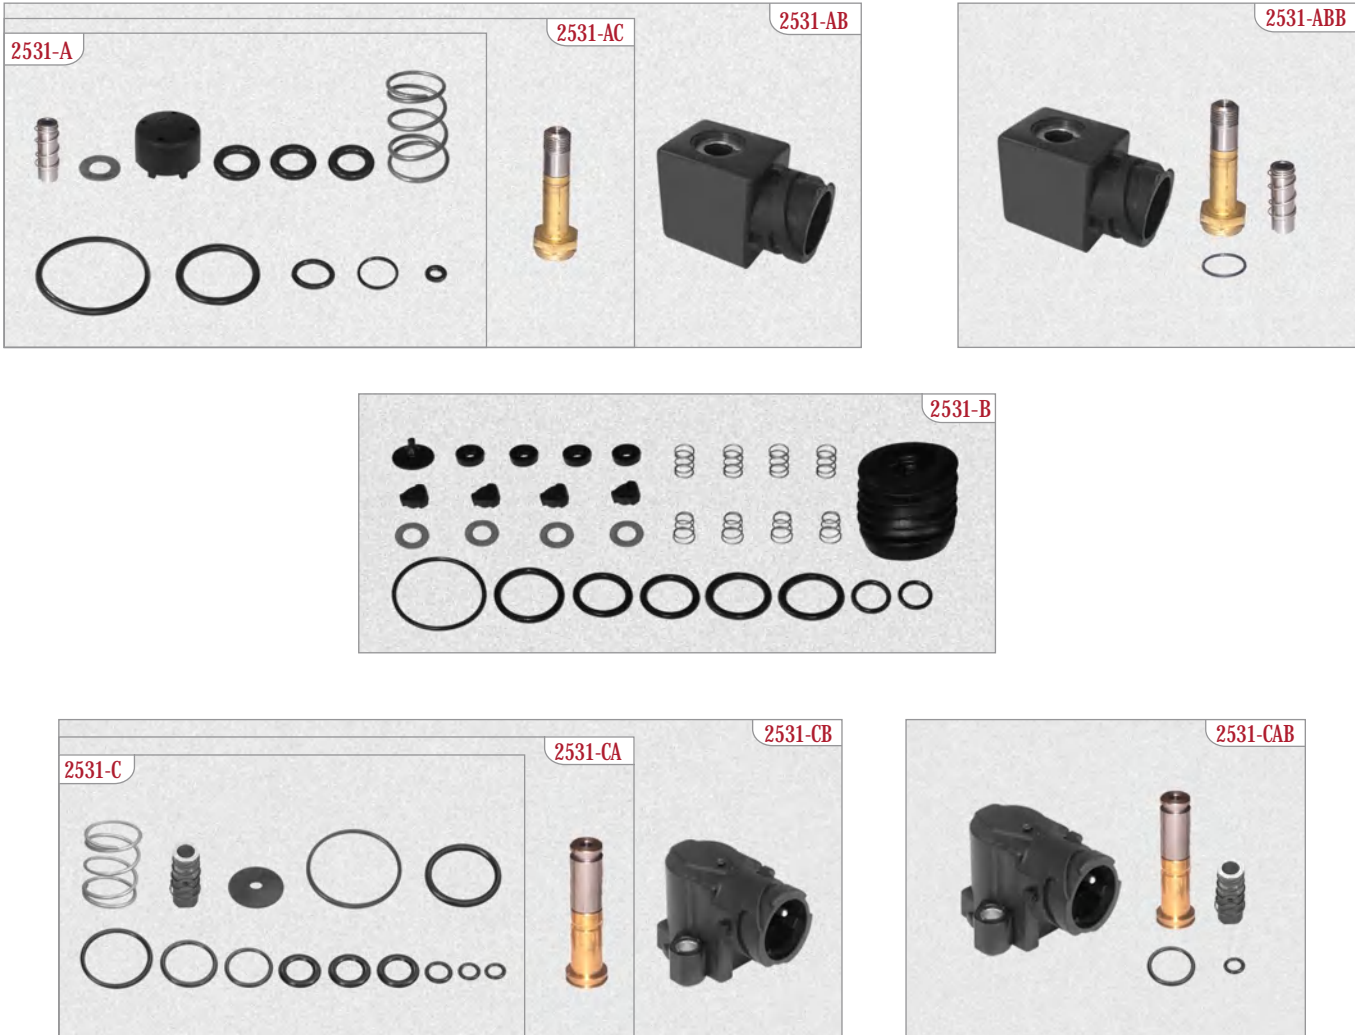

MAY No	OEMRef. No.	Type	Technical Details	MAY Kit No	Vehicles
2531-01	KN AE 1141	1	OLD TYPE	2531-A/AB/AC	ALL NEW TREYLER
2531-02	KN AE 1124	2	Port 1,2,4=M12x1,5	2531-B	ALL OLD TREYLER
2531-03	KN AE 1141	3	NEW TYPE	2531-C/CA/CB	ALL NEW TREYLER