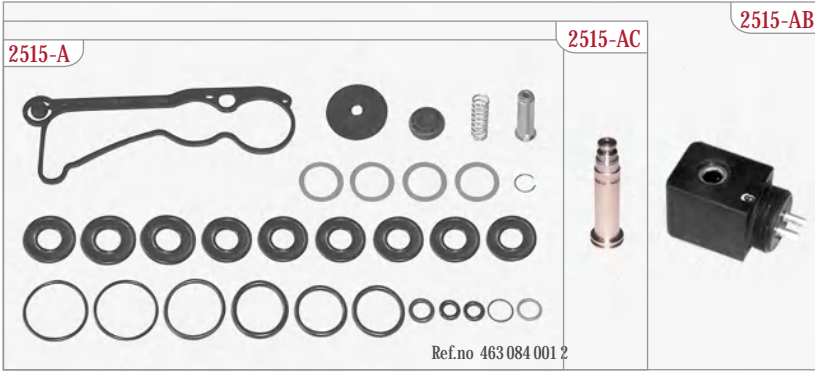

LIFT AXLE CONTROL VALVE | AKS KALDIRMA VALFİ