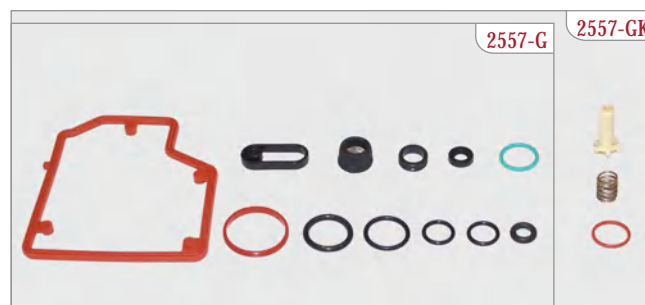

EXHAUST BRAKE VALVE | EGZOS FREN VALFİ