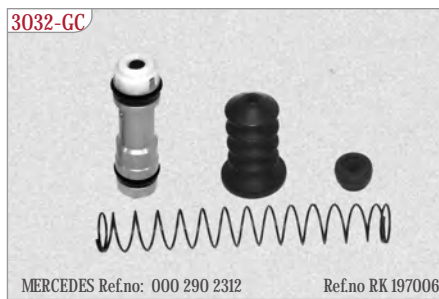

HYDRAULIC CLUTCH UNIT | HÝDROLÝK DEBRÝAJ MERKEZÝ

03
CLUTCH & GEARBOX SYSTEMS
DEBRÝAJ & PANZIMAN SÝSTEMLERÝ