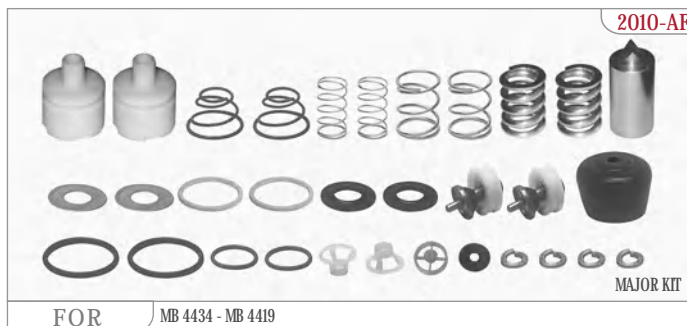

FOOT BRAKE VALVE | FREN PEDAL MERKEZİ

MAY No	OEM Ref. No.	Type	Technical Details	MAY Kit. No.	Vehicles
2011-06	KN MB 4636	1	All Ports M16x1,5	2011-F	DAF-LEYLAND
2011-07	KN MB 4820	5	Ports 11,12,21,22=M22x1,5 Voss NG12	2011-H	MAN MODEL: F2000, L2000, M2000
2011-08	KN MB 4821	5	Ports 11,12=M22x1,5 Voss Port 21,22=M16x1,5 Voss	2011-H	MAN Ref.no: 81521306218
2011-09	KN MB 4815	5	Ports 11,12,21,22=M22x1,5 Voss	2011-H	MAN Ref.no: 81521306218
2011-10	KN MB 4699	6	Ports 12,22=M22x1,5 Voss Port 11,21=M16x1,5 Voss	2011-D	RENAULT 420 MAGNUM Ref.no: 5010 251 198 RENAULT Ref.no: 5001 829 062
2011-11	KN MB 4747	7	Ports 11,12,21,22=M16x1,5	2011-K	MAN
2011-12	KN MB 4653	8	All Ports M22x1,5 Voss	2011-L	MERCEDES, EVOBUS
2011-13	KN MB 4849	2	Ports M16x1,5 - M12x1,5	2011-B	VOLVO FH 12 Ref.no: 20410545
2011-14	KN MB 4629	11	All Ports M16x1,5	2011-E	MERCEDES Ref.no: 001 431 83 05/8905/9905 • DAF Ref.no: 68409 SCANIA Ref.no:1314047•VOLVO Ref.no: 6996123•IVECO Ref.no:04783981
2011-15	KN MB 4611	1	All Ports M16x1,5	2011-B	RENAULT Ref.no: 5000791199 • 5001824815
2011-16	KN MB 4852	12	All Ports M16x1,5	2011-E	RENAULT
2011-17	KN MB 4613	1	All Ports M16x1,5	2011-E	RENAULT Ref.no: 5001829060 • 5001829059