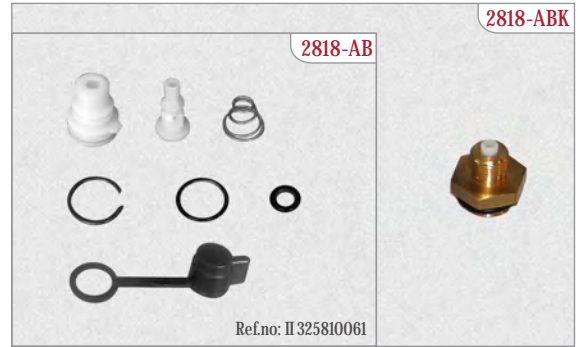

MAY No	OEM Ref. No.	Type	Technical Details	MAY Kit. No.	Vehicles
2818-28	KN LA 9038	1	Ports1=M22x1,5 • Port 21=FLANGE • Port 22=M16x1,5 Voss 10 BAR • Heater: 2818-C	2818-AB/ABK/DA	
2818-29	KN LA 9024	1	Ports1,21=M22x1,5 • Port 22=M16x1,5 Voss 11,5 BAR • Heater: 2818-C	2818-BA/BB/BBK 2818-G/GA	MERCEDES EVOBUS Ref.no: A 000 430 5515
2818-30	KN ZB 4528	2	Ports1,21=M22x1,5 • Port 22=M16x1,5 Voss • 11,5 BAR Heater: 2818-C • 2818-29 + 2473-10	2818-BA/BB/BBK 2818-G/GA	MERCEDES EVOBUS Ref.no: A 002 431 3915
2818-31	KN ZB 4564	2	Ports1,21=M22x1,5 • Port 22=M16x1,5 Voss • 11,5 BAR Heater: 2818-C • 2818-17 + 2473-10	2818-BA/BB/BBK 2818-G/GA	MERCEDES EVOBUS Ref.no: A 002 431 1415
2818-32	KN ZB 4806	3	Ports1,21=M22x1,5 • Port 22=M16x1,5 Voss • 10 BAR Heater: 2818-C • 2818-12 + 2527-01	2818-D/DK/DKB 2818-F/FA	
2818-33	KN ZB 4809	3	Ports1=M22x1,5 • Port 21= FLANGE • Port 22=M16x1,5 Voss 10 BAR • Heater: 2818-C • 2818-26 + 2527-01	2818-D/DK/DKB 2818-F/FA	MERCEDES AXOR - TRAVEGO Ref.no: A 002 431 2515
2818-34	KN LA 9003	1	Ports1=M22x1,5 • Port 21= FLANGE • Port 22=M16x1,5 Voss 10 BAR	2818-AB/ABK/D/DA 2818-DK/DKB/E/FA	
2818-35	KN LA 9005	1	Ports1,21=M22x1,5 • Port 22=M16x1,5 Voss • 12,3 BAR	2818-A/AK/AB/ABK 2818-B/BK/DA/E/EA	MERCEDES ACTROS Ref.no: A 000 430 9615
NEW 2818-36	KN LA 9003	1	Ports1,21=M22x1,5 • Port 22=M16x1,5 Voss • 10 BAR	2818-D/DK/DKB 2818-F/FA	MERCEDES AXOR - TRAVEGO
NEW 2818-37	KN LA 9007	1	Ports1,21=M22x1,5 • Port 22=M16x1,5 Voss • 10 BAR	2818-D/DK/DKB 2818-F/FA	MERCEDES AXOR - TRAVEGO
NEW 2818-38	KN LA 9008	1	Ports1,21=M22x1,5 • Port 22=M16x1,5 Voss • 10 BAR	2818-D/DK/DKB 2818-F/FA	MERCEDES AXOR - TRAVEGO
NEW 2818-39	KN ZB 4504	2	Ports1,21=M22x1,5 • Port 22=M16x1,5 Voss 12,3 BAR • Heater: 2818-C • 2818-01 + 2473-01	2818-B/BK/BKB 2818-E/EA	MERCEDES ACTROS
NEW 2818-40	KN ZB 4505	2	Ports1,21=M22x1,5 • Port 22=M16x1,5 Voss 12,3 BAR • 2818-05 + 2473-01	2818-B/BK/BKB 2818-E/EA	MERCEDES ACTROS
NEW 2818-41	KN ZB 4506	2	Ports1,21=M22x1,5 • Port 22=M16x1,5 Voss 10 BAR • 2818-13 + 2473-15	2818-D/DK/DKB 2818-F/FA	MERCEDES AXOR - TRAVEGO
NEW 2818-42	KN ZB 4507	2	Ports1,21=M22x1,5 • Port 22=M16x1,5 Voss 10 BAR • 2818-34 + 2473-15	2818-D/DK/DKB 2818-F/FA	MERCEDES AXOR - TRAVEGO
NEW 2818-43	KN ZB 4513	2	Ports1,21=M22x1,5 • Port 22=M16x1,5 Voss 11,5 BAR • Heater: 2818-C • 2818-17 + 2473-10	2818-BA/BB/BBK 2818-G/GA	MERCEDES EVOBUS
NEW 2818-44	KN ZB 4514	2	Ports1,21=M22x1,5 • Port 22=M16x1,5 Voss 12,3 BAR • Heater: 2818-C • 2818-35 + 2473-10	2818-B/BK/BKB 2818-E/EA	MERCEDES ACTROS
NEW 2818-45	KN ZB 4515	2	Ports1,21=M22x1,5 • Port 22=M16x1,5 Voss 10 BAR • Heater: 2818-C • 2818-37 + 2473-15	2818-D/DK/DKB 2818-F/FA	MERCEDES AXOR - TRAVEGO
NEW 2818-46	KN ZB 4519	2	Ports1,21=M22x1,5 • Port 22=M16x1,5 Voss 10 BAR • 2818-38 + 2473-15	2818-D/DK/DKB 2818-F/FA	MERCEDES AXOR - TRAVEGO