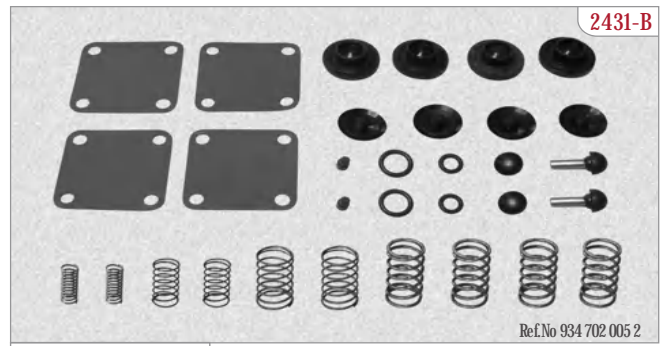

FOR

934 702 210 0 • 934 702 220 0