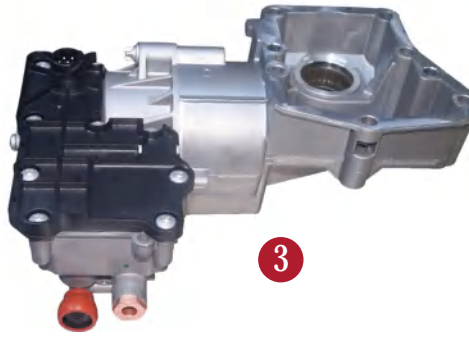

3 POSITION CYLINDER VALVE | 3 POZÝSYONLU PANZIMAN VENTÝLÝ

1

2

SKT-0031 | Ref. no. W 421 352 311 2

GEARBOX SENSOR COVER
PANZIMAN SENSÖR KAPAĐI

SKT-0032 | Ref. no. W 421 350 311 2

GEARBOX SENSOR COVER
PANZIMAN SENSÖR KAPAĐI

3

4

5

6

7