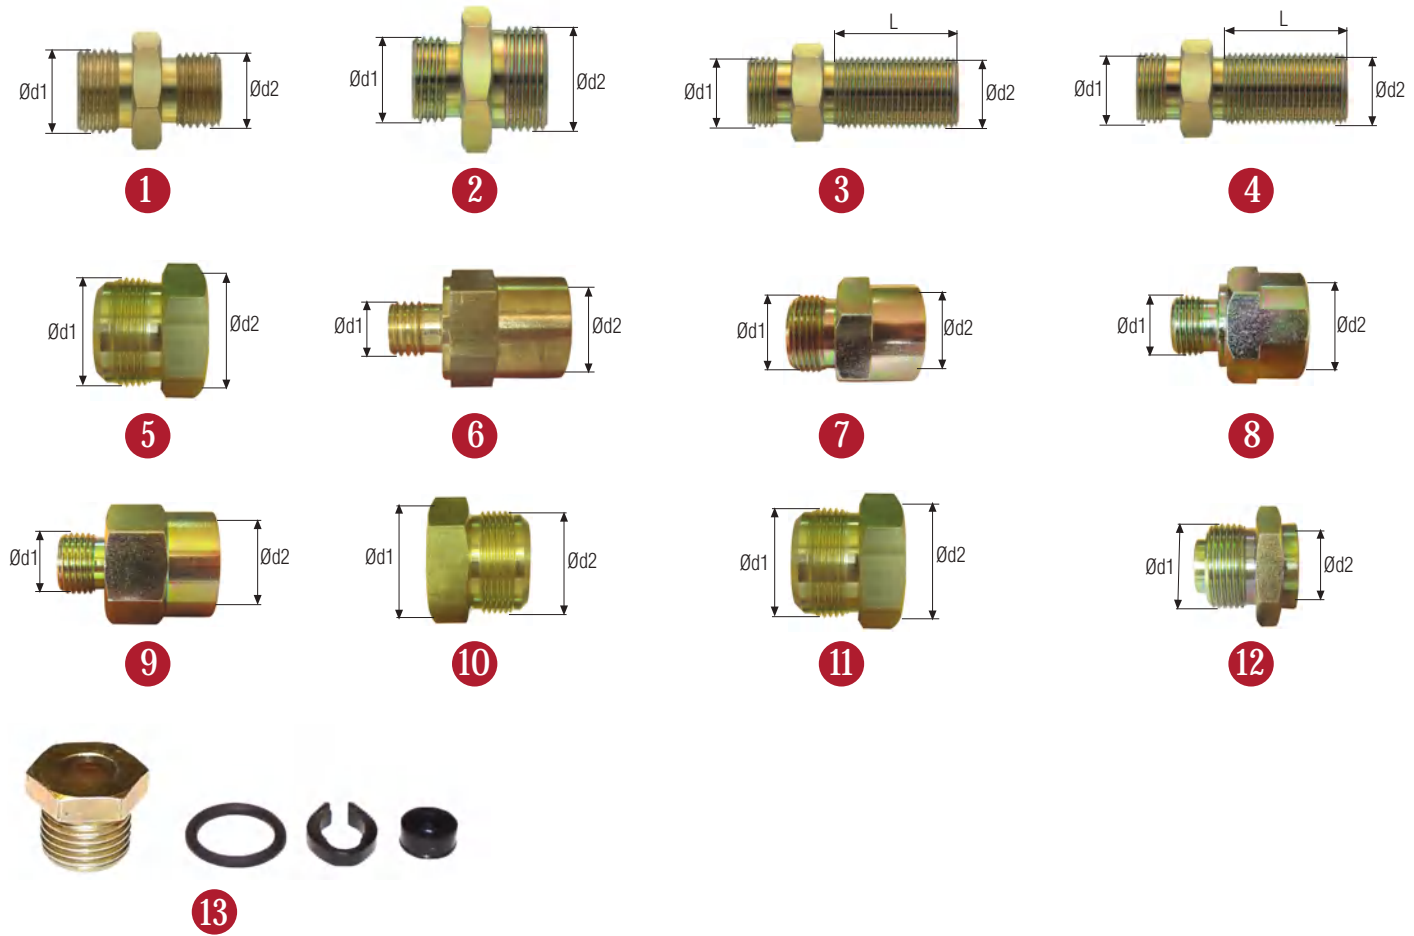

FITTINGS | ADAPTÖRLER

MAY No	Type	Technical Details (d 1 x d 2)		Description
4024-01	1	M18x1.5 • M16x1.5	10 ADET / 10 PCS.	for Air Brake Coils
4024-02	2	M18x1.5 • M22x1.5	10 ADET / 10 PCS.	for Air Brake Coils
4024-03	3	M18x1.5 • M16x1.5 • L=34mm	10 ADET / 10 PCS.	for Air Brake Coils
4024-04	4	M18x1.5 • M18x1.5 • L=34mm	10 ADET / 10 PCS.	for Air Brake Coils
4024-05		M12x1.5 - M12x1.5 Voss	10 ADET / 10 PCS.	for Air Brake Coils
4024-06		M12x1.5 - M16x1.5	10 ADET / 10 PCS.	For All Valves
4024-07	6	M12x1.5 - M16x1.5 Voss	10 ADET / 10 PCS.	For All Valves
4024-08		M16x1.5 - M16x1.5 Voss	10 ADET / 10 PCS.	For All Valves
4024-09	8	M16x1.5 - M22x1.5	10 ADET / 10 PCS.	For All Valves
4024-10	9	M16x1.5 - M22x1.5 Voss	10 ADET / 10 PCS.	For All Valves
4024-11	10	M22x1.5 - M16x1.5	10 ADET / 10 PCS.	For All Valves
4024-12	12	M22x1.5 - M16x1.5 Voss	10 ADET / 10 PCS.	For All Valves
4024-13	7	M22x1.5 - M22x1.5 Voss	10 ADET / 10 PCS.	For All Valves
4024-14	5	M27x1.5 - M22x1.5	10 ADET / 10 PCS.	For All Valves
4024-15	11	M27x1.5 - M22x1.5 Voss	10 ADET / 10 PCS.	For All Valves
4024-16	13		10 ADET / 10 PCS.