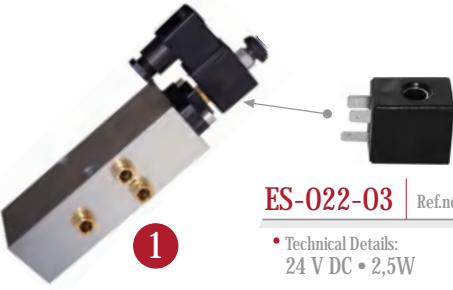

LIFT AXLE CONTROL VALVE | AKS KALDIRMA VALFİ

2545-01 | Ref.no: BERTOCCO IT 80117

- Technical Details: 10 Bar
- Vehicle Details: FORD CARGO 3227, 3230
  MAN 26.270
  MERCEDES AXOR 3228
  BMC 827

ES-036-02

LIFT AXLE CONTROL VALVE | AKS KALDIRMA VALFİ

ES-022-03 | Ref.no: 041012629

- Technical Details: 24 V DC • 2,5W