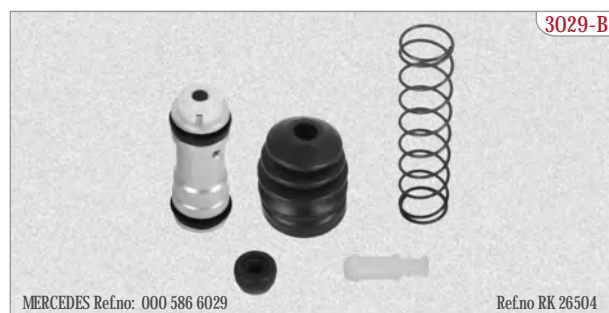

03
CLUTCH & GEARBOX SYSTEMS
DEBRÝAJ & PANZIMAN SÝSTEMLERÝ