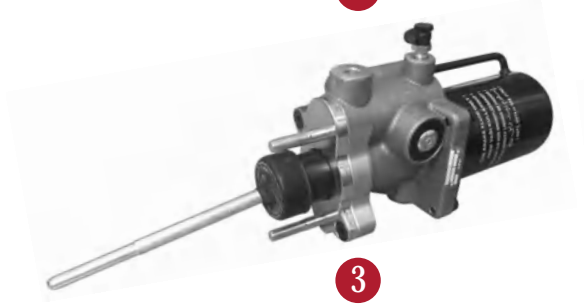

CLUTCH SERVO UNIT | HAVALI DEBRÝAJ MERKEZÝ

1

2

3

4

03
CLUTCH & GEARBOX SYSTEMS
DEBRÝAJ & PANZIMAN SÝSTEMLERÝ

MAY No	OEM Ref. No.	Type	Technical Details	MAY Kit. No.	Vehicles
3013-01	CLY APGA 1605	1	10 BAR	3013-A/AK	VOLVO, MERCEDES, BMC, DODGE, FORD (CARGO)
3013-02	CLY	2	10 BAR	3013-B	FORD (2626,3226,3227)
3013-03	CLY	3	10 BAR	3013-BK	FORD CARGO (2517, 2520)
3013-04	CLY	4	10 BAR	3013-BK	MAGIRUS