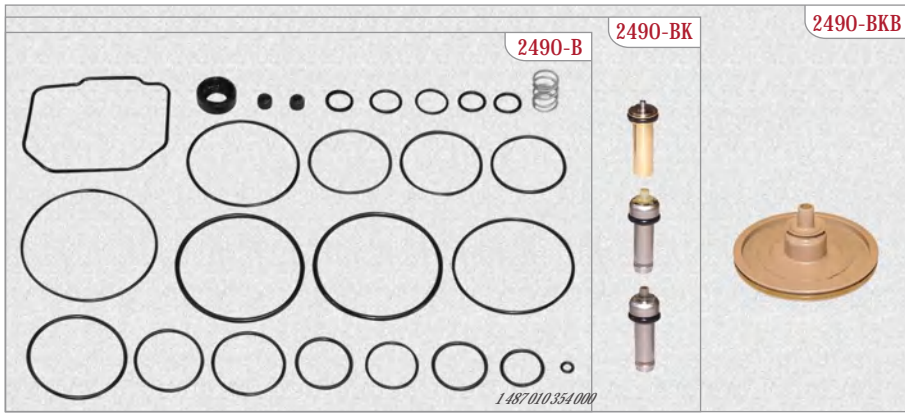

EBS TRAILER CONTROL VALVE | EBS DORSE KONTROL MERKEZİ