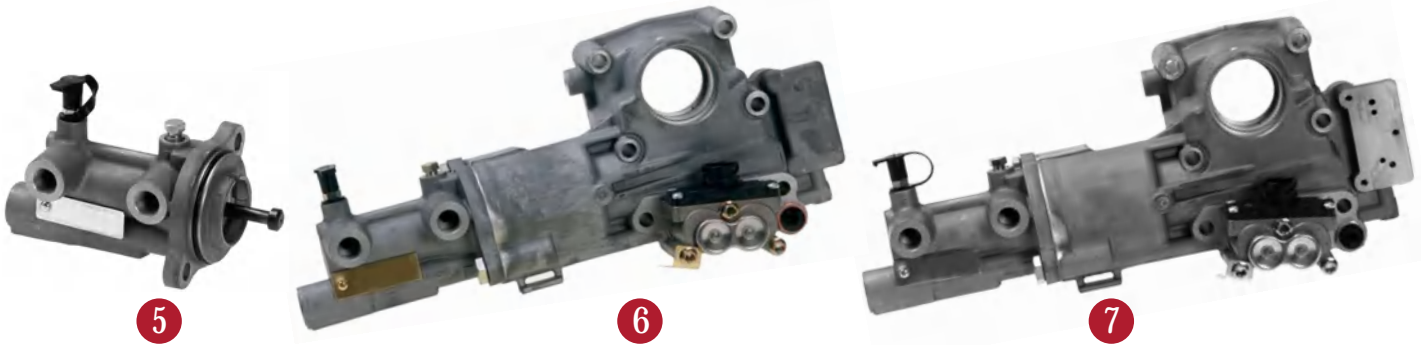

HYDRAULIC GEAR SHIFT-GEARBOX ACTUATOR UNIT | PANZIMAN ATLATMA MERKEZÝ

03
CLUTCH & GEARBOX SYSTEMS
DEBRÝAJ & PANZIMAN SÝSTEMLERÝ