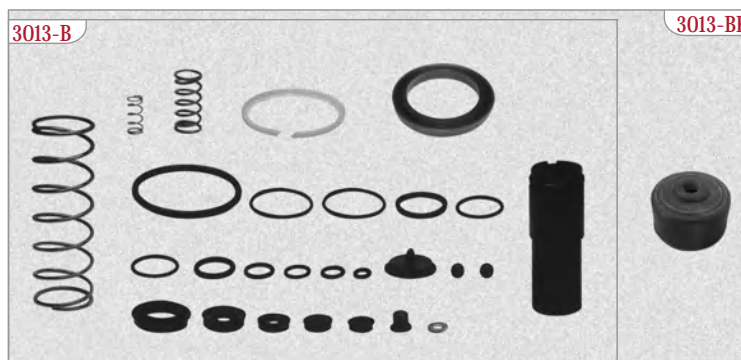

CLUTCH SERVO UNIT | HAVALI DEBRÝAJ MERKEZÝ

1

2

3

4

03
CLUTCH & GEARBOX SYSTEMS
DEBRÝAJ & PANZIMAN SÝSTEMLERÝ

MAY No	OEM Ref. No.	Type	Technical Details	MAY Kit. No.	Vehicles
3013-01	CLY APGA 1605	1	10 BAR	3013-A/AK	VOLVO, MERCEDES, BMC, DODGE, FORD (CARGO)
3013-02	CLY	2	10 BAR	3013-B	FORD (2626,3226,3227)
3013-03	CLY	3	10 BAR	3013-BK	FORD CARGO (2517, 2520)
3013-04	CLY	4	10 BAR	3013-BK	MAGIRUS