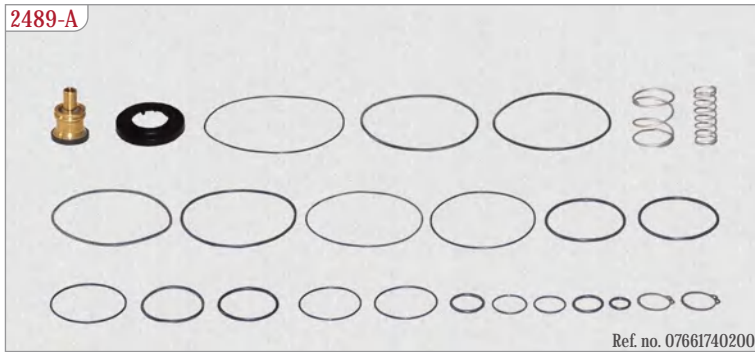

TRAILER CONTROL VALVE | DORSE KONTROL VALFİ

OTHER AVAILABLE REPAIR KITS
Üretilebilir Olan Diğer Tamir Takımları

MAY No	OEM Ref. No.
2489-C	076614701
2489-D	076615101

! Other available models will be manufactured after order.
Üretimde olan diğer ürünler sipariş üzerine üretilmektedir.