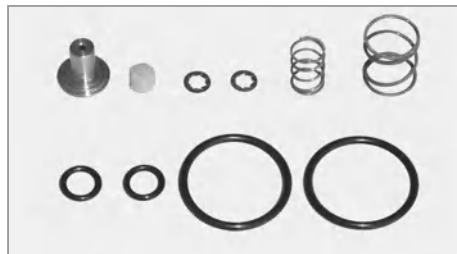

GEARBOX VALVE REPAIR KIT | PANZIMAN VENTÝLÝTAMÝR TAKIMI

3521-01

• Vehicle Details:
VOLVO Ref.no: 204723

3521-A

• Vehicle Details:
VOLVO Ref.no: 273082